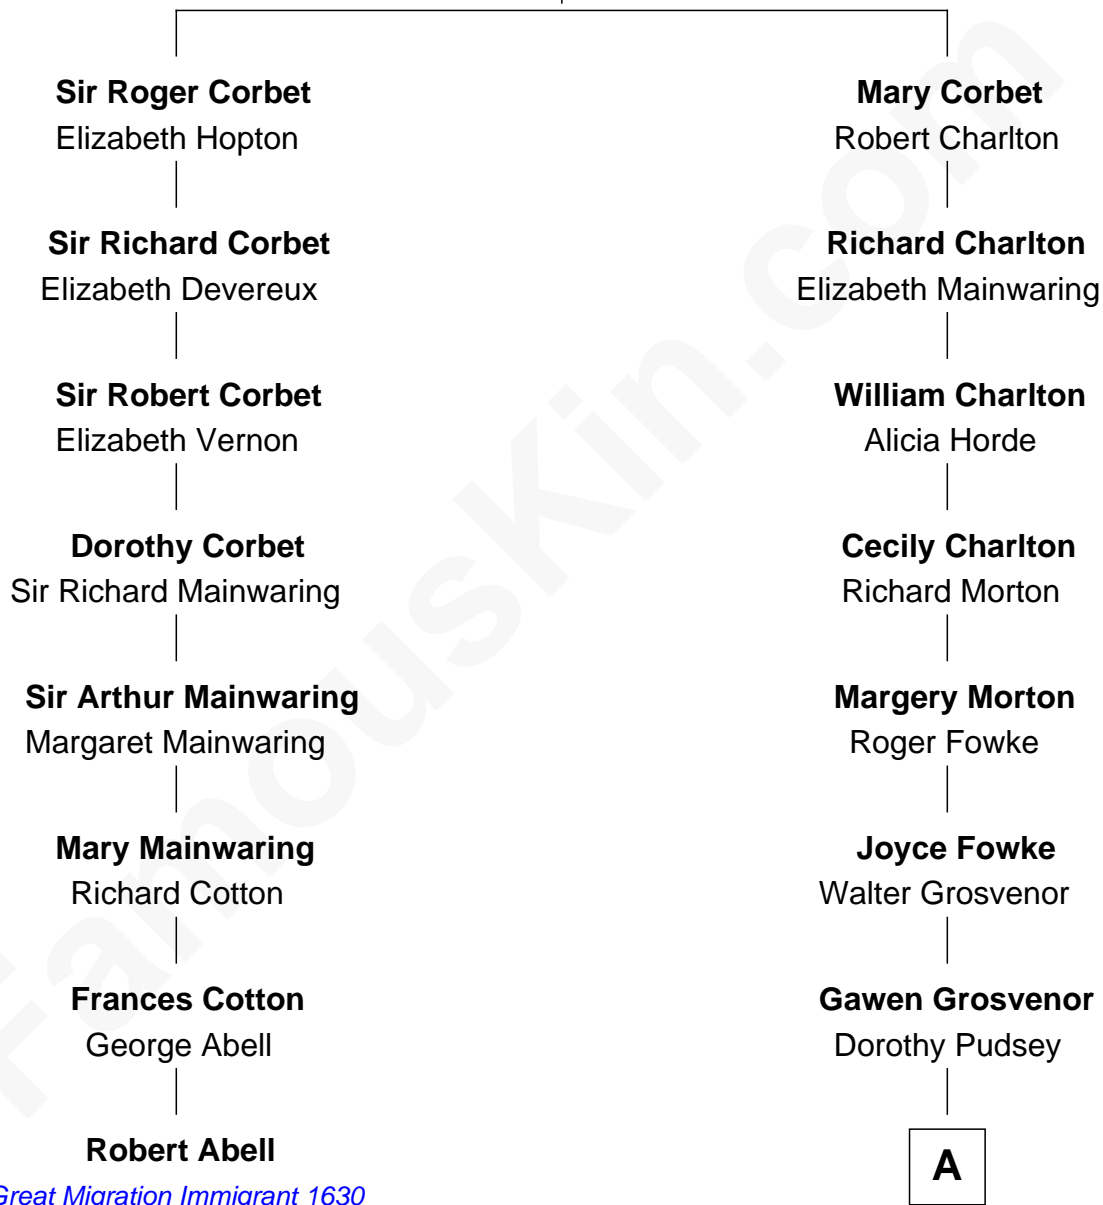

# FamousKin.com Relationship Chart of

**Robert Abell**

(c1605 - 1663) *Great Migration Immigrant 1630*

7th cousin 8 times removed of

**Henry Lloyd**

*40th Governor of Maryland*

**Sir Robert Corbet**

Margaret - - - - -

**A**

**Winifred Grosvenor**

Thomas Corbin

**Henry Corbin**

Alice Eltonhead

**Ann Corbin**

Col. William Tayloe

**John Tayloe**

Catherine Henry

**Henry Lloyd**

*40th Governor of Maryland*