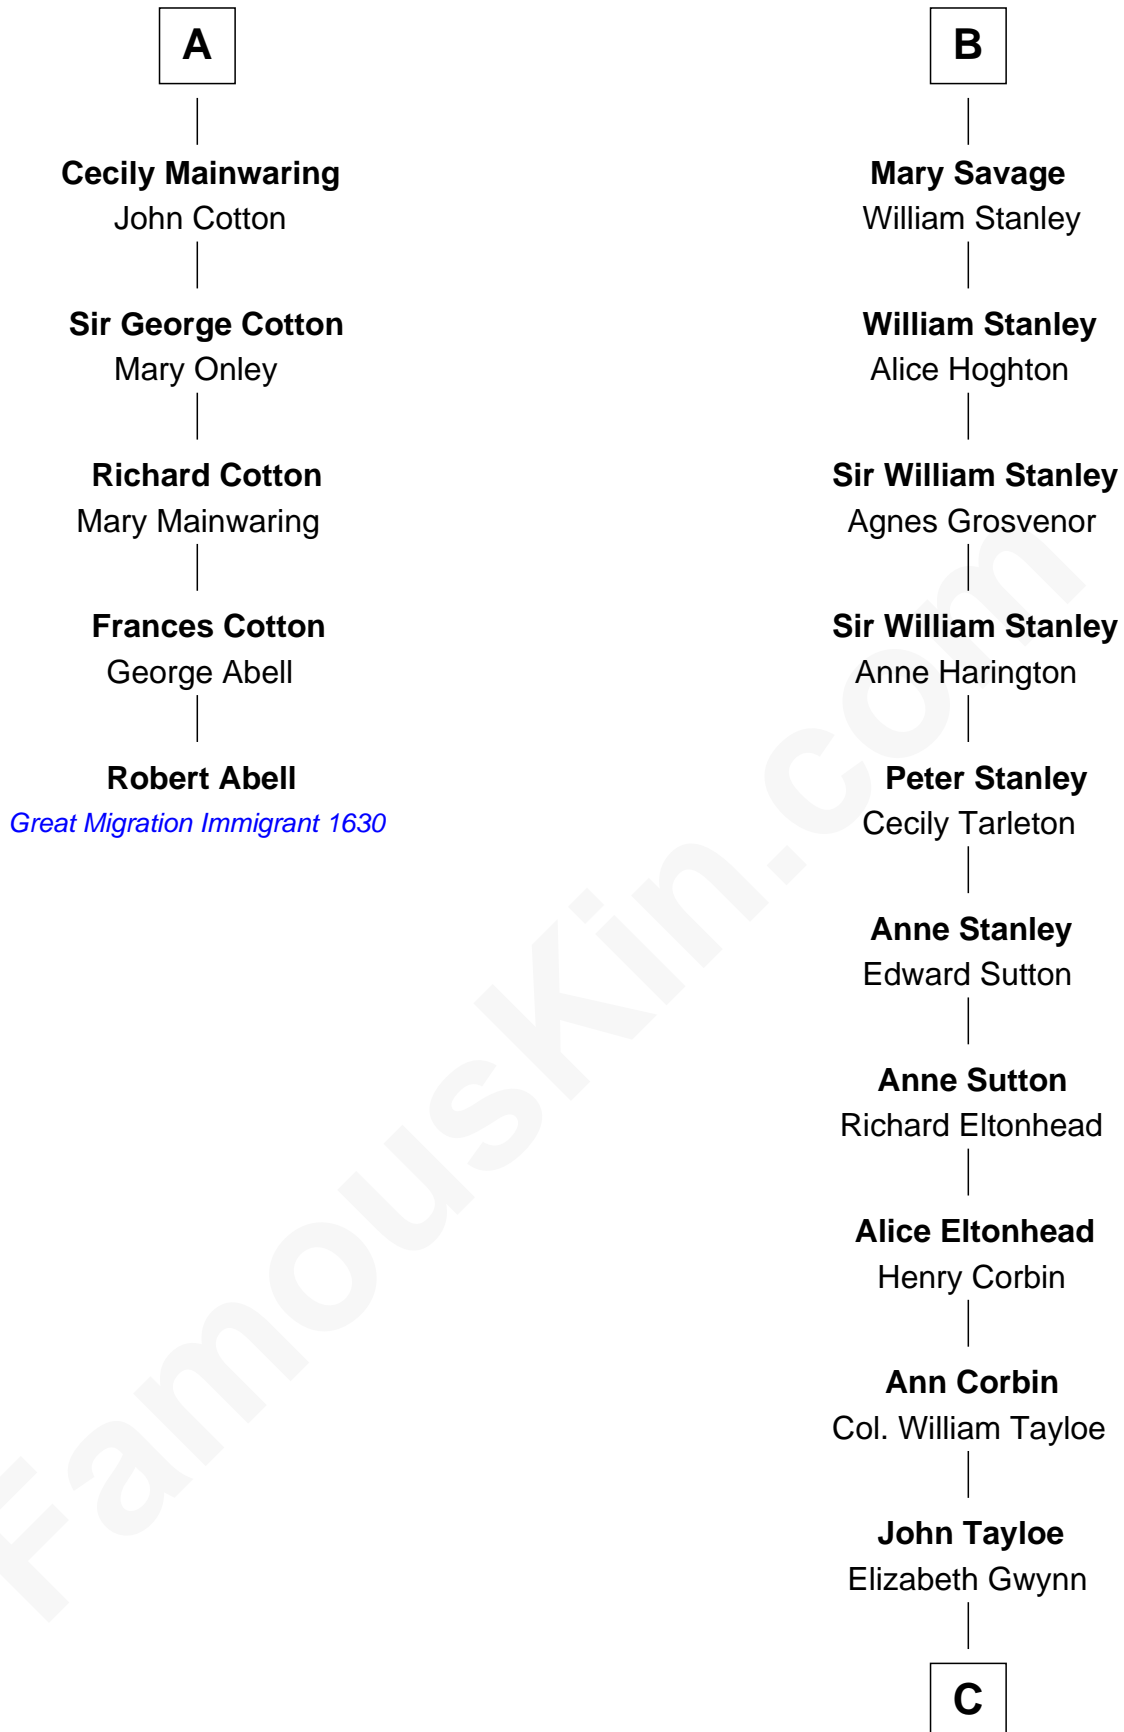

FamousKin.com Relationship Chart of

Robert Abell

(c1605 - 1663) *Great Migration Immigrant 1630*

11th cousin 10 times removed of

Henry Lloyd

40th Governor of Maryland

Sir Roger de Quincy

Helen of Galloway

Alan la Zouche

Sir Roger la Zouche

Ela Longespee

Sir Alan la Zouche

Eleanor de Segrave

Maude la Zouche

Sir Robert de Holland

Maude de Holland

Sir Thomas de Swinnerton

Sir Robert de Swinnerton

Elizabeth de Beke

Maud de Swinnerton

Sir John Savage

B

C

John Tayloe
Rebecca Plater