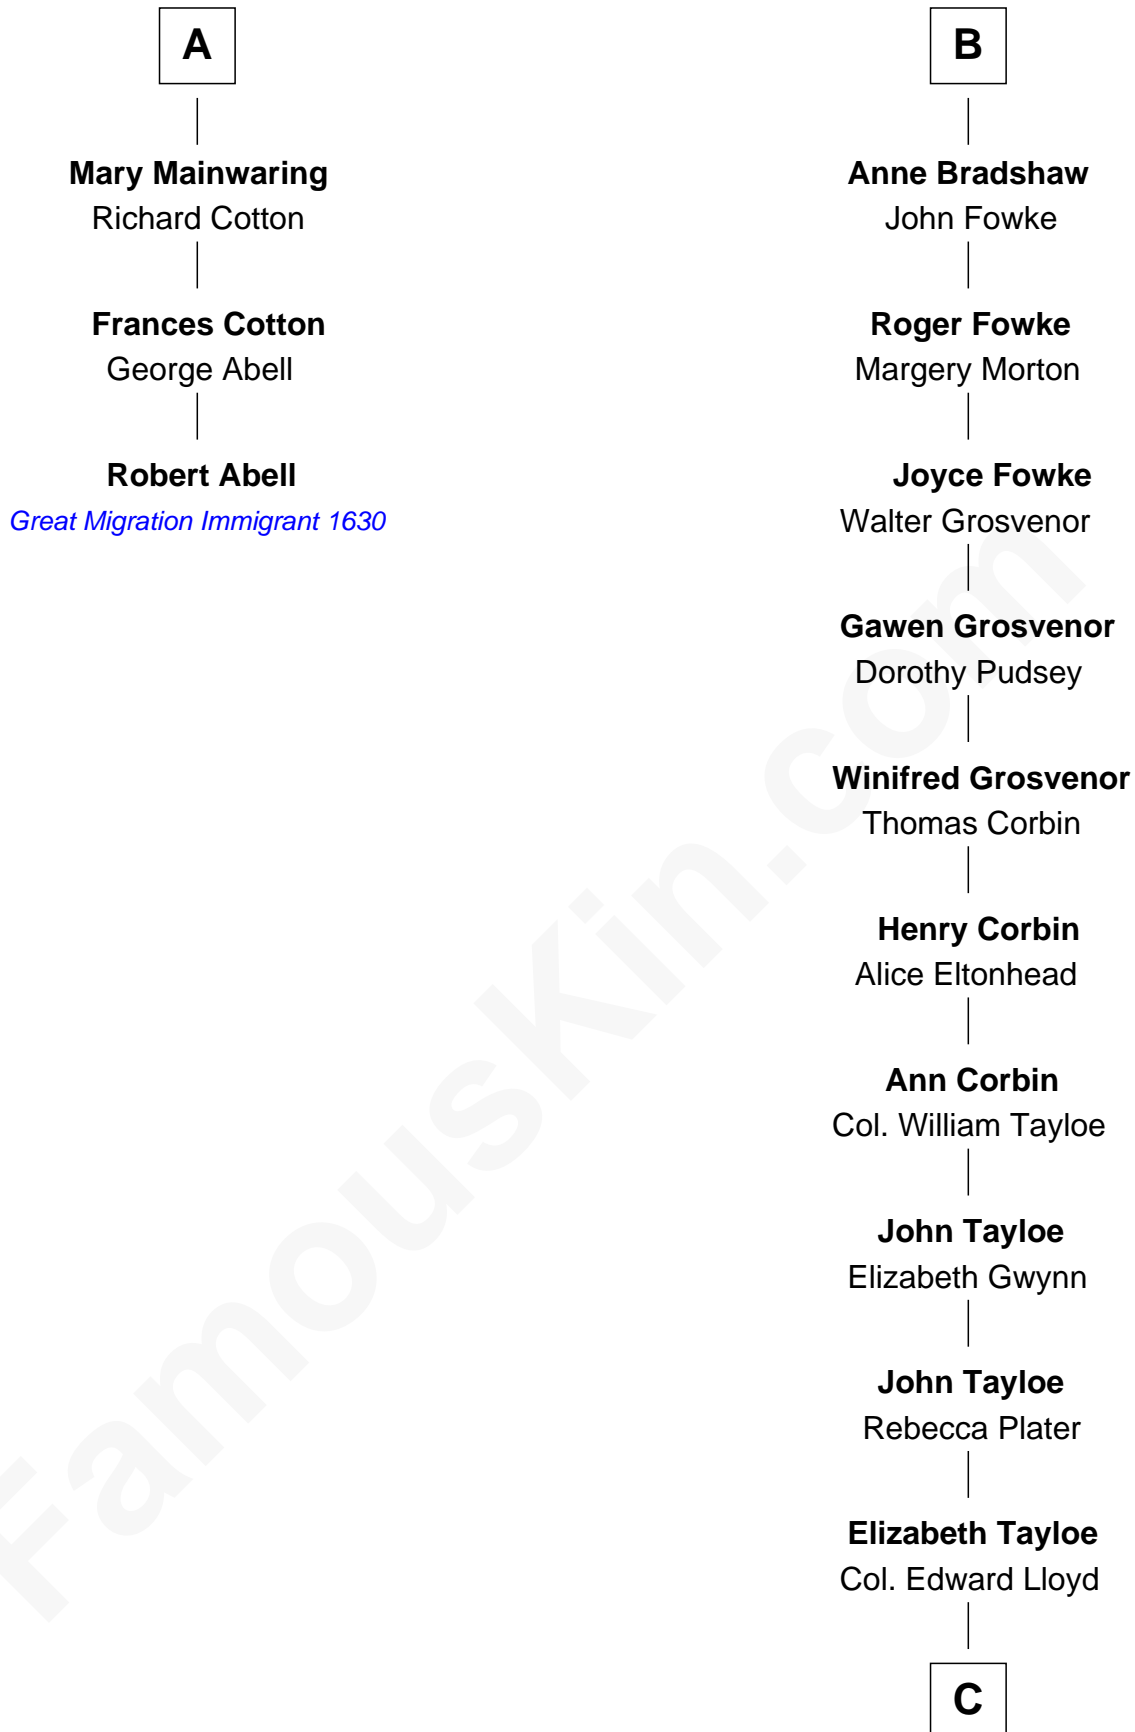

FamousKin.com Relationship Chart of

Robert Abell

(c1605 - 1663) Great Migration Immigrant 1630

9th cousin 10 times removed of

Henry Lloyd

40th Governor of Maryland

John de Welles

Maud de Roos

Anne de Welles

James Butler

James Butler

Joan Beauchamp

Elizabeth Butler

John Talbot

Ann Talbot

Sir Henry Vernon

Stephen le Scrope

Maude le Scrope

Sir Baldwin Freville

Joyce Freville

Sir Roger Aston

Sir Robert Aston

Isabel Brereton

John Aston

Elizabeth Delves

Margaret Aston

John Kinnersley

Isabel Kinnersley

John Bradshaw

B

C

Col. Edward Lloyd