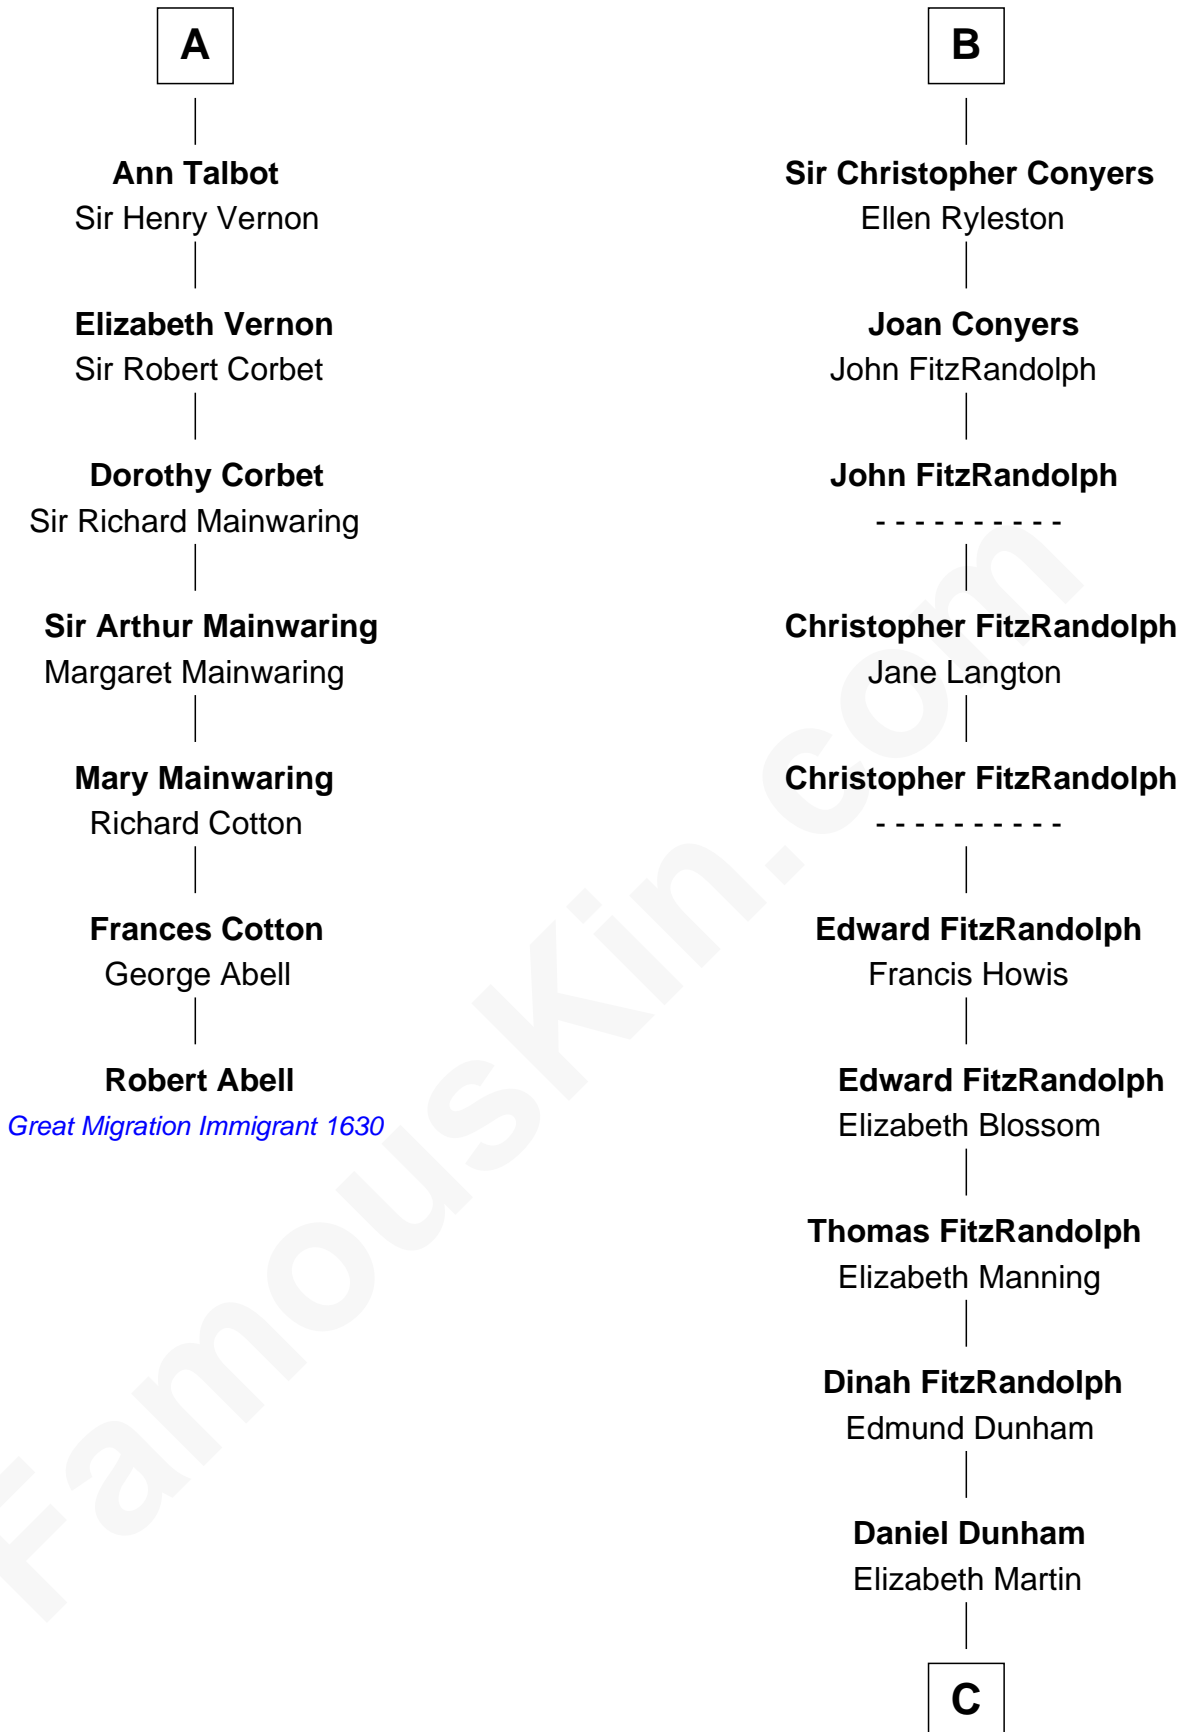

# FamousKin.com Relationship Chart of

**Robert Abell**

(c1605 - 1663) Great Migration Immigrant 1630

13th cousin 8 times removed of

**Georgia O'Keeffe**

American Artist

**Sir William de Ros**

Lucy FitzPiers

**C**

**Isabella Dunham**

Abraham Wyckoff

**Charles Wyckoff**

Alletta Maria Field

**Isabella Wyckoff**

George Victor Tutto

**Ida Ten Eyck Tutto**

Francis Calyxtus O'Keeffe

**Georgia O'Keeffe**

*American Artist*