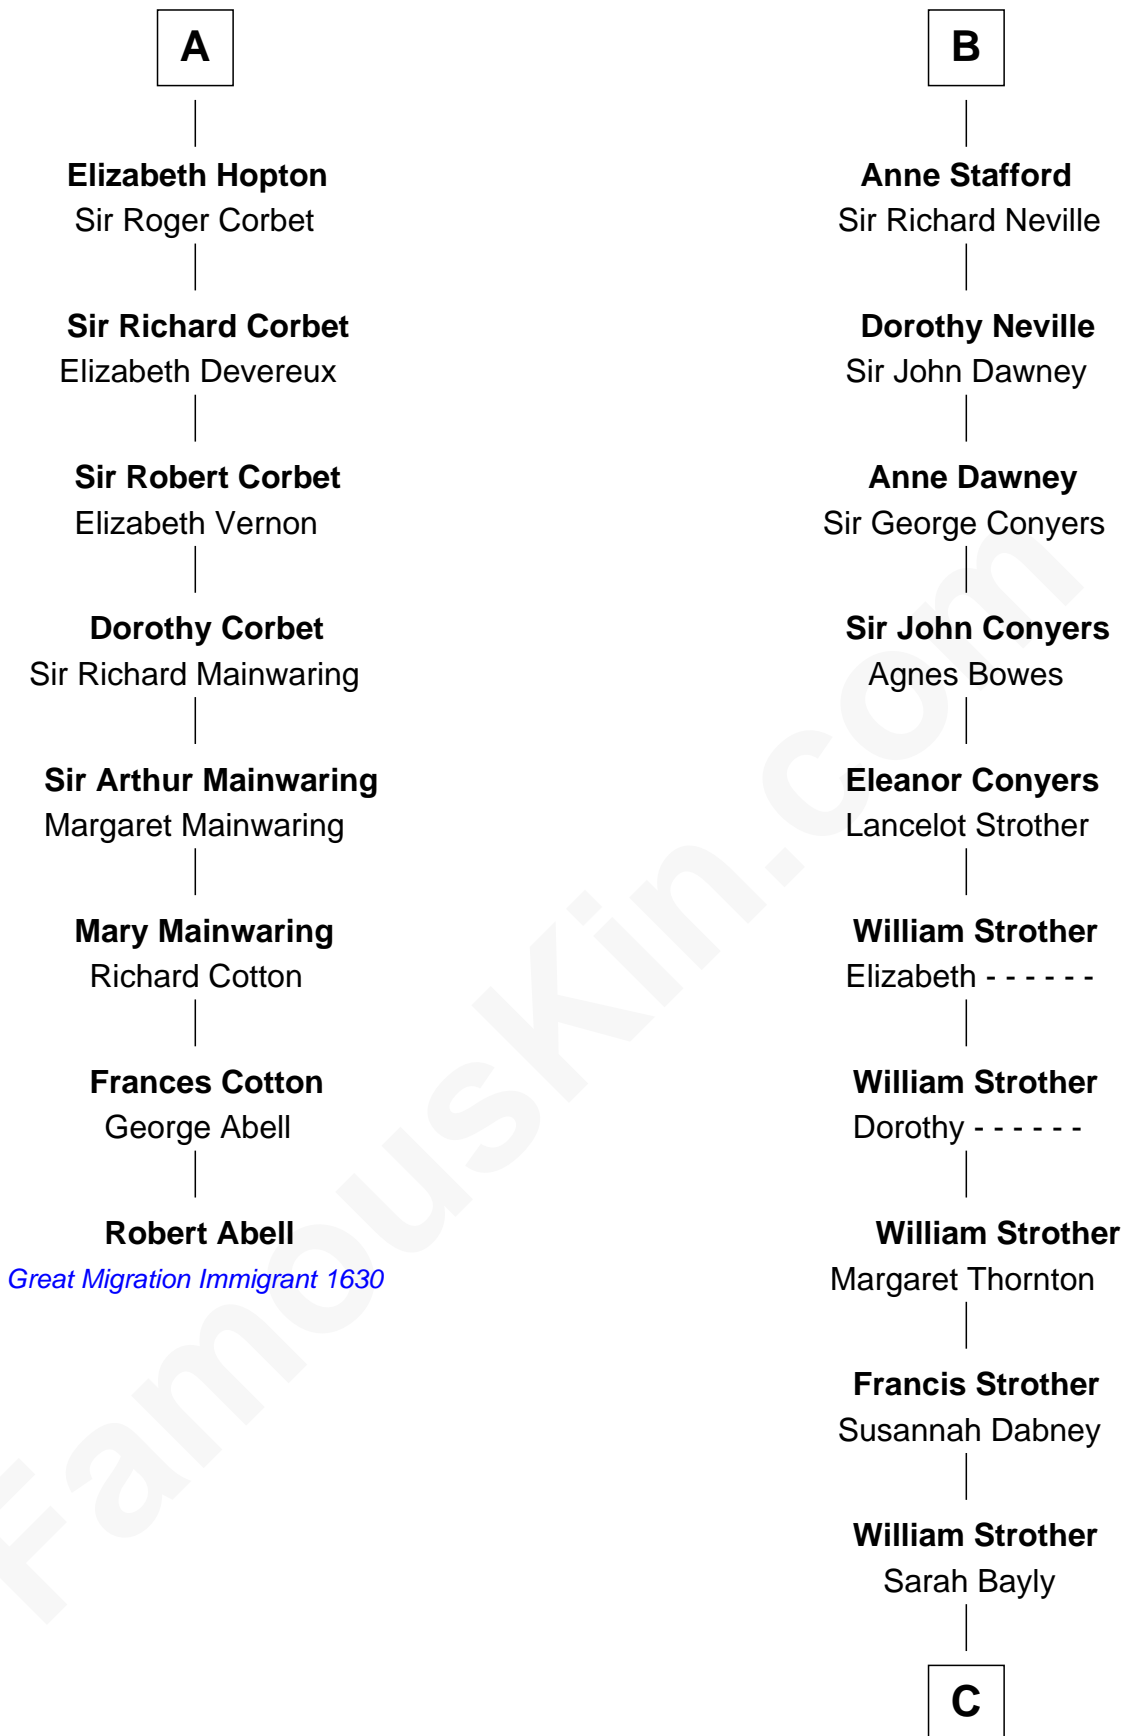

FamousKin.com

Relationship Chart of

Robert Abell

(c1605 - 1663) Great Migration Immigrant 1630

14th cousin 4 times removed of

Zachary Taylor
12th U.S. President

John de Botetourte
Maud FitzThomas

C

|
Sarah Dabney Strother

Col. Richard Taylor

|
Zachary Taylor

12th U.S. President

FamousKin.com