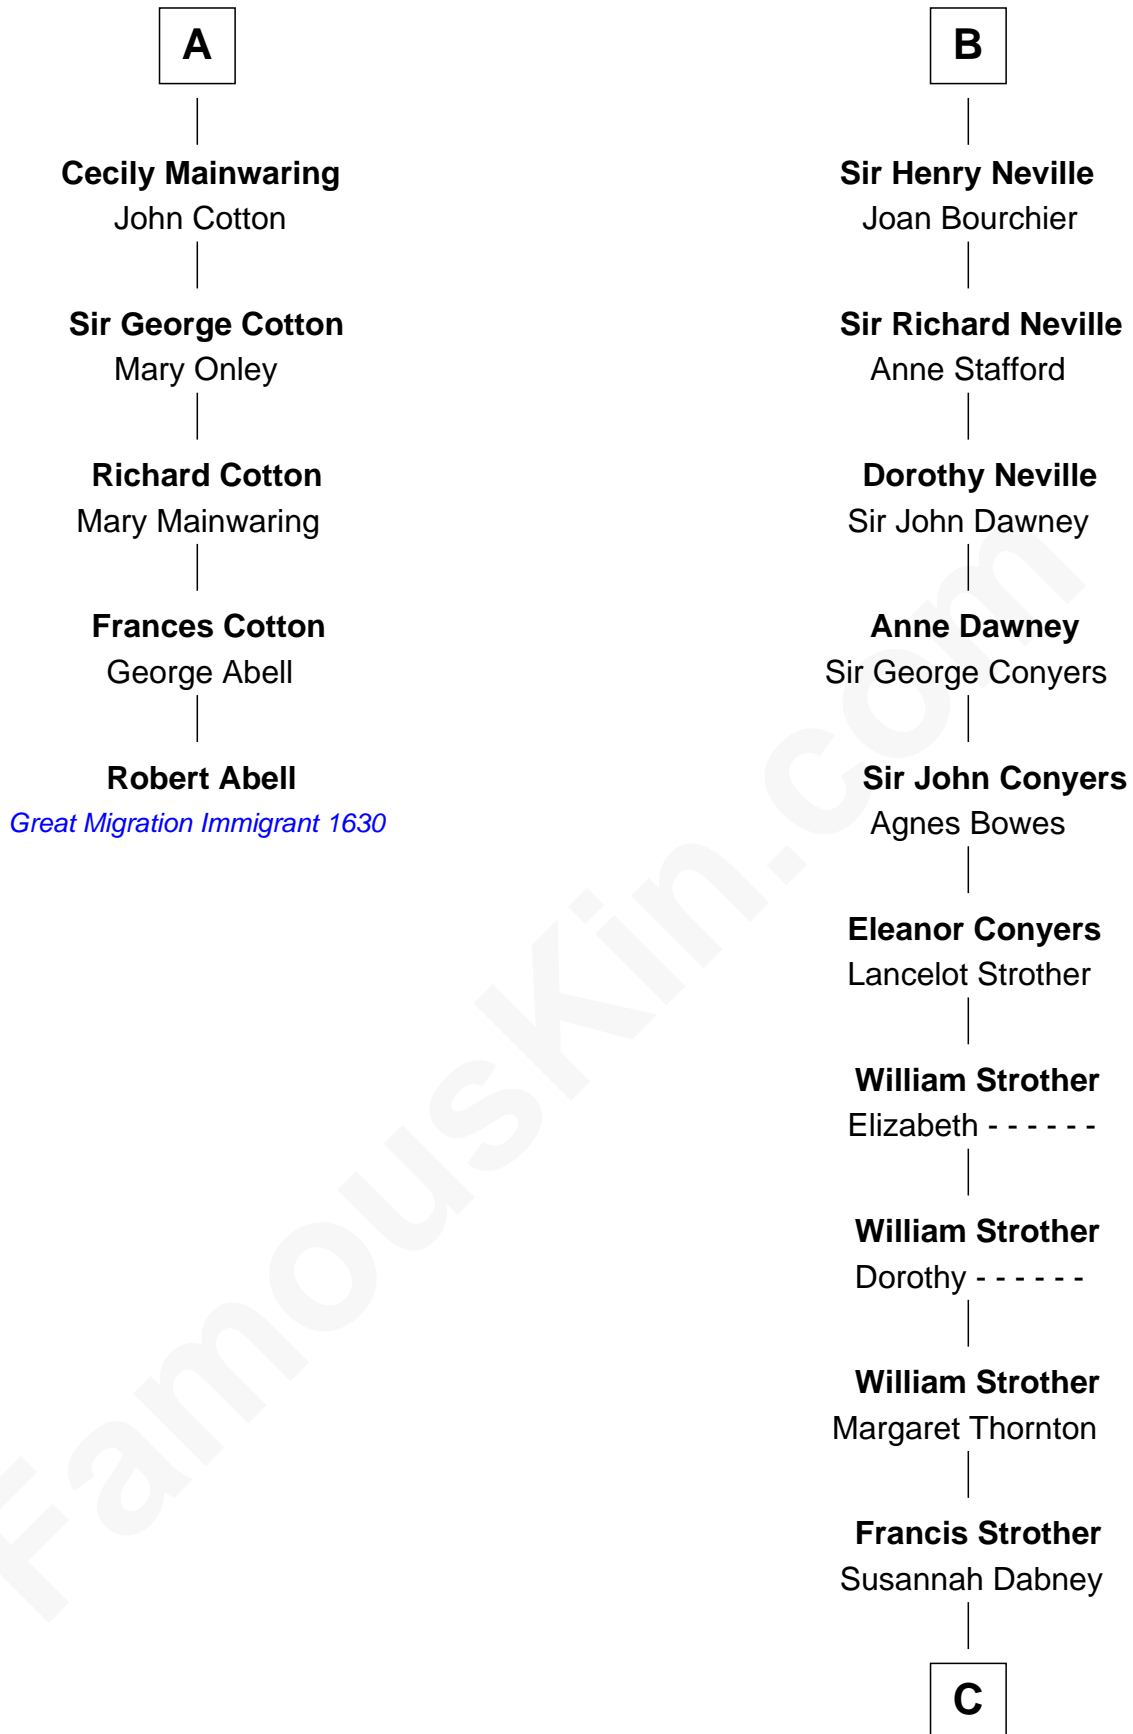

FamousKin.com Relationship Chart of

Robert Abell

(c1605 - 1663) Great Migration Immigrant 1630

11th cousin 8 times removed of

Zachary Taylor

12th U.S. President

Sir Roger de Quincy

Helen of Galloway

C

William Strother
Sarah Bayly

Sarah Dabney Strother
Col. Richard Taylor

Zachary Taylor
12th U.S. President

FamousKin.com