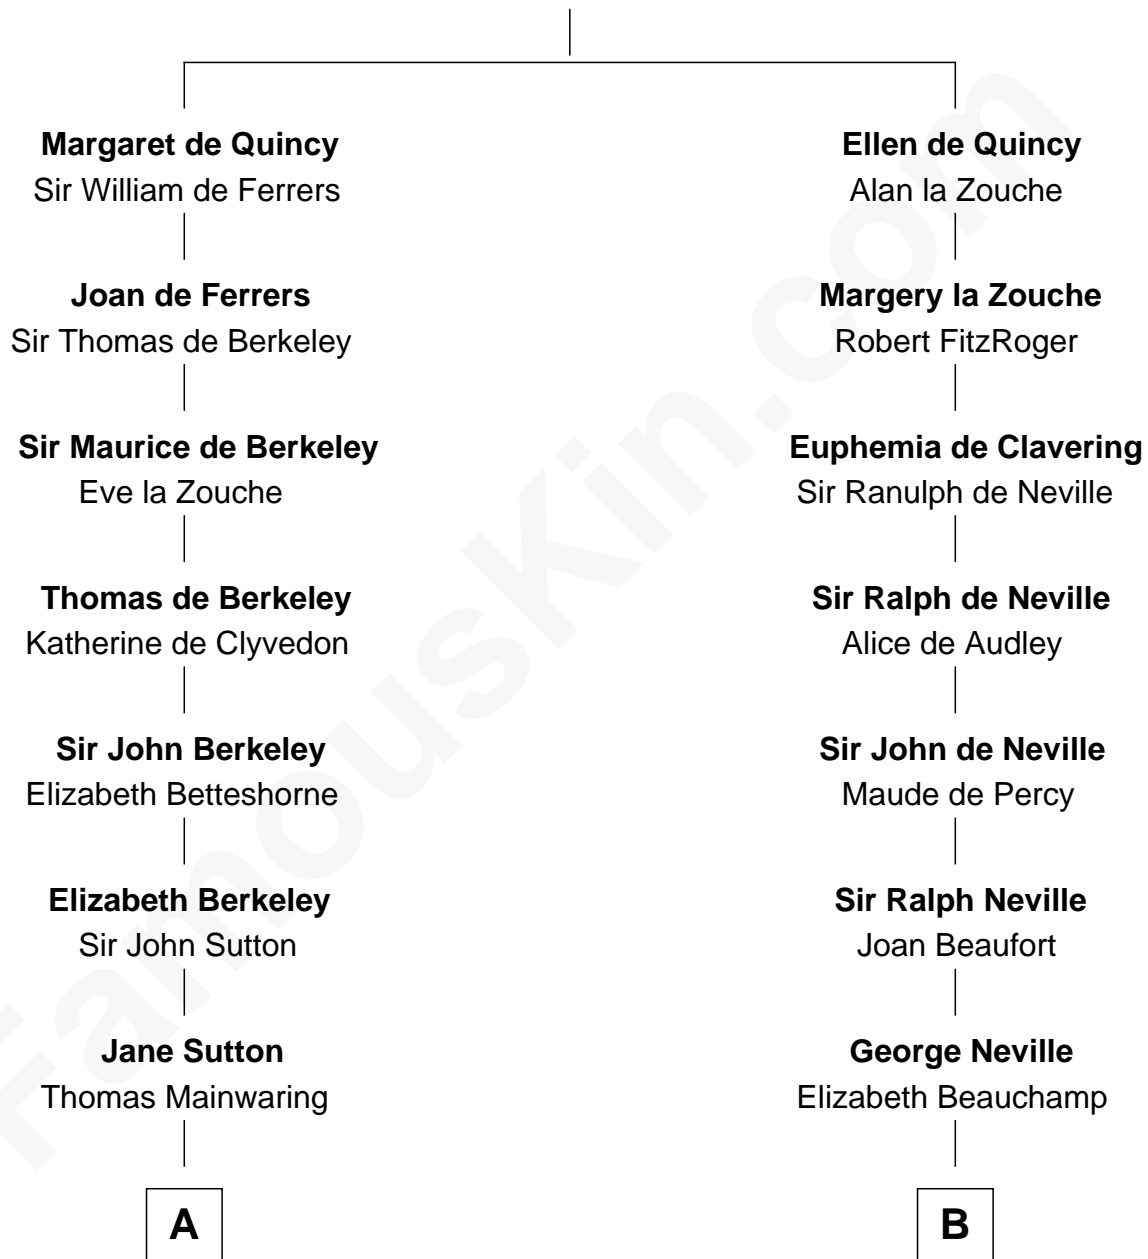

FamousKin.com Relationship Chart of

Robert Abell

(c1605 - 1663) Great Migration Immigrant 1630

11th cousin 8 times removed of

Zachary Taylor

12th U.S. President

Sir Roger de Quincy

Helen of Galloway

C

William Strother
Sarah Bayly

Sarah Dabney Strother
Col. Richard Taylor

Zachary Taylor
12th U.S. President

FamousKin.com