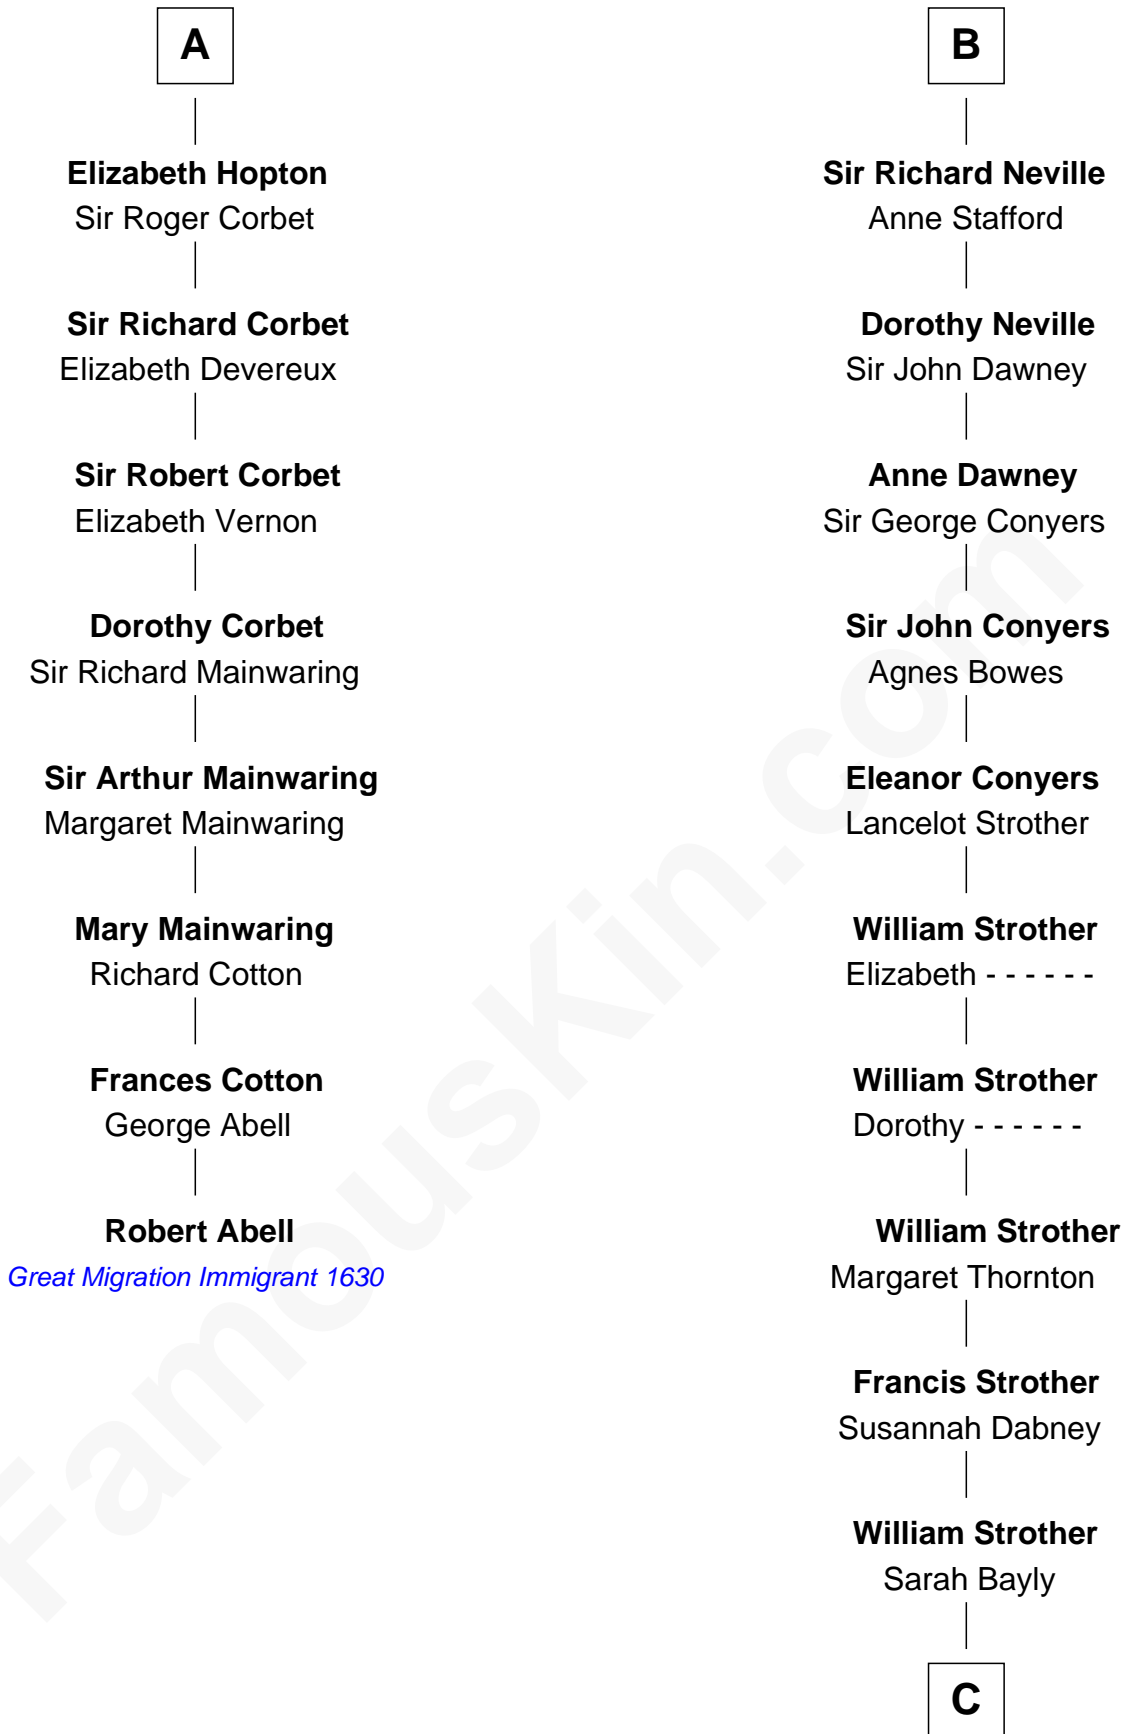

# FamousKin.com Relationship Chart of

**Robert Abell**

(c1605 - 1663) Great Migration Immigrant 1630

14th cousin 4 times removed of

**Zachary Taylor**

12th U.S. President

**Philip III, King of France**

*with wife*  
*Maria of Brabant*

**Margaret Plantagenet**  
John de Segrave

**Edward III, King of England**  
Philippa of Hainault

**Elizabeth de Segrave**  
John de Mowbray

**John of Gaunt**  
Katherine Roet

**Margaret Mowbray**  
Sir Reginald Lucy

**Joan Beaufort**  
Sir Ralph Neville

**Sir Walter Lucy**  
Eleanor L'Arcedeckne

**George Neville**  
Elizabeth Beauchamp

**Eleanor Lucy**  
Sir Thomas Hopton

**Sir Henry Neville**  
Joan Bouchier

**A**

**B**

C

|  
**Sarah Dabney Strother**

Col. Richard Taylor

|  
**Zachary Taylor**

*12th U.S. President*

FamousKin.com