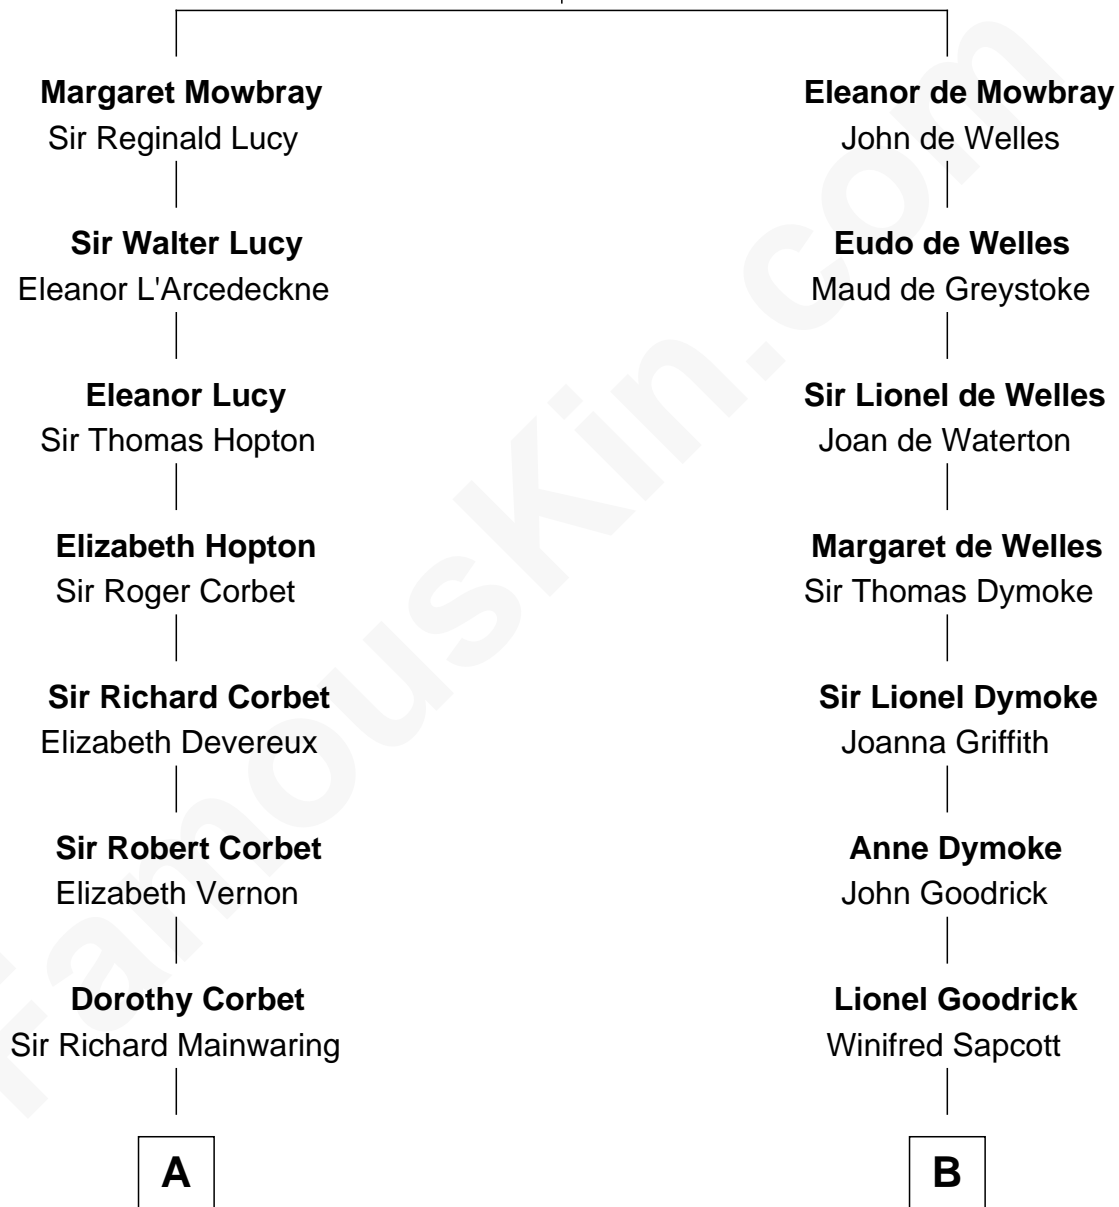

FamousKin.com Relationship Chart of

Robert Abell

(c1605 - 1663) Great Migration Immigrant 1630

10th cousin 10 times removed of

Dave Cowens

NBA Hall of Famer

John de Mowbray
Elizabeth de Segrave

C