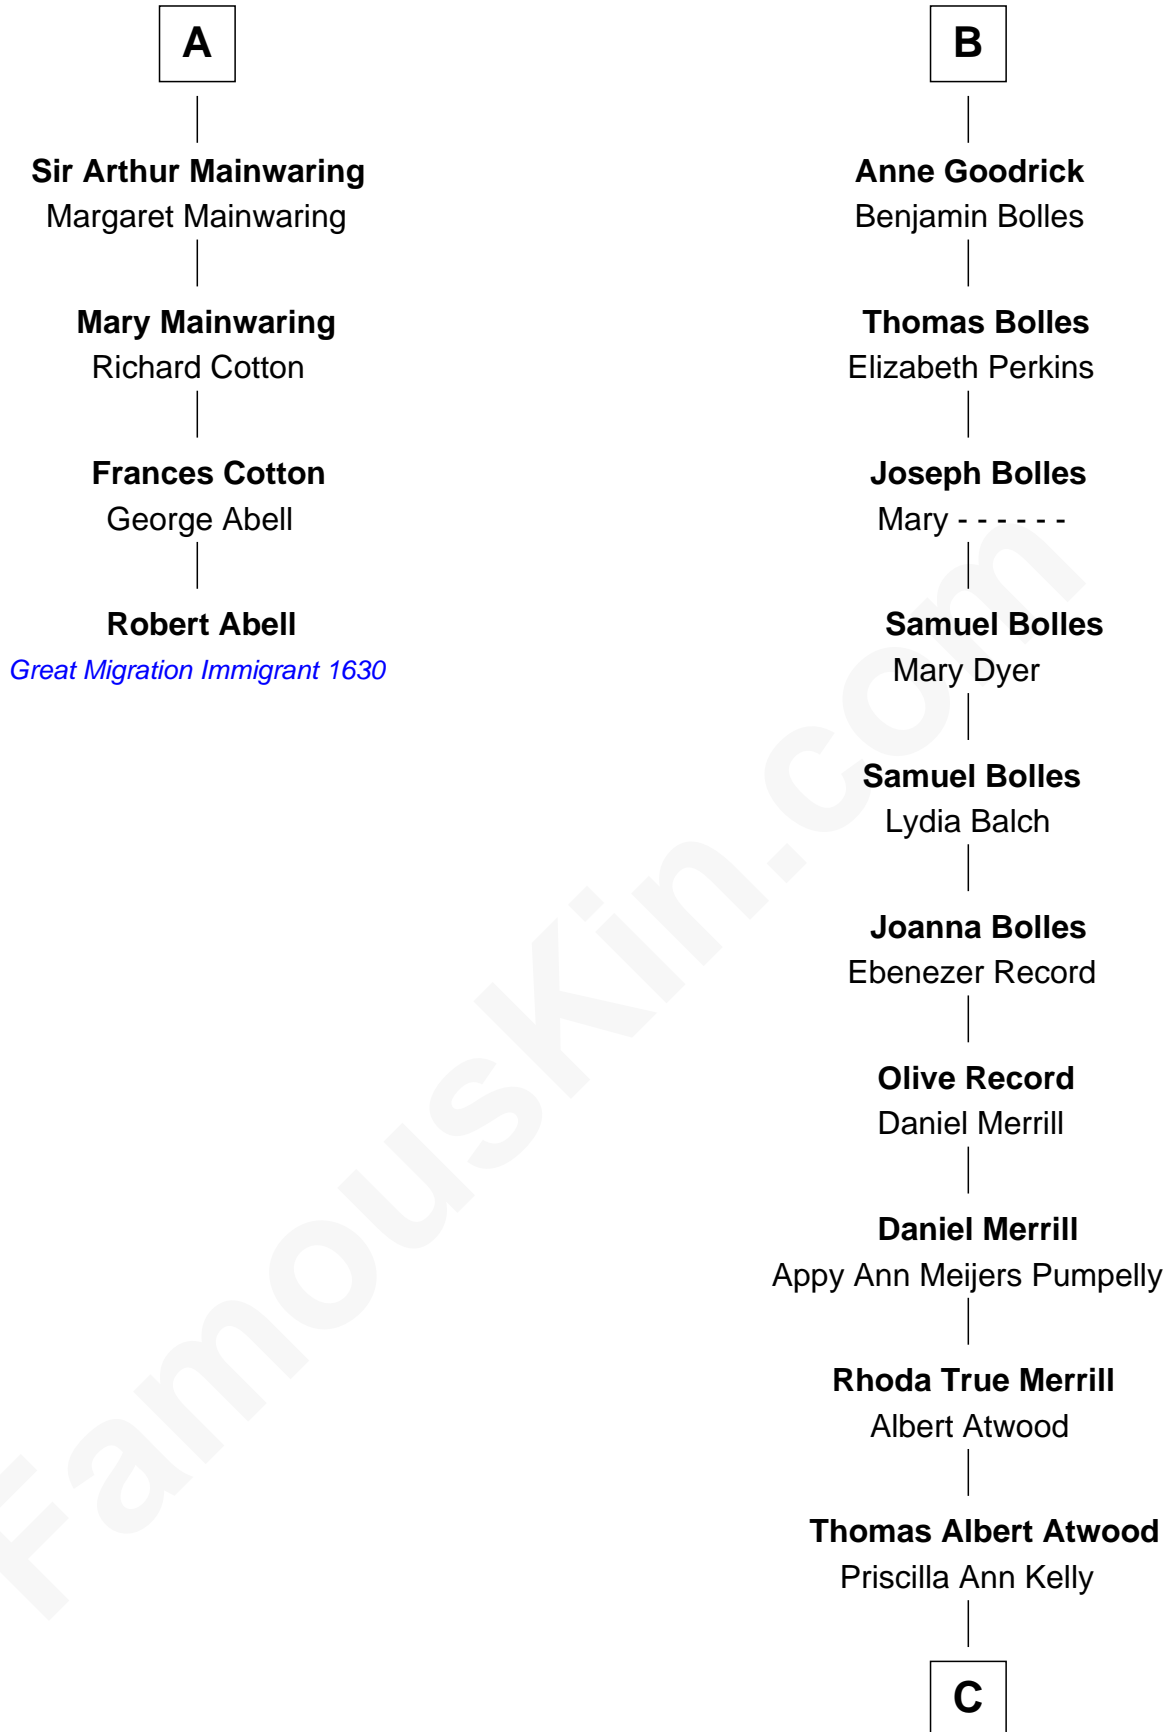

FamousKin.com Relationship Chart of

Robert Abell

(c1605 - 1663) Great Migration Immigrant 1630

10th cousin 10 times removed of

Dave Cowens

NBA Hall of Famer

John de Mowbray
Elizabeth de Segrave

C