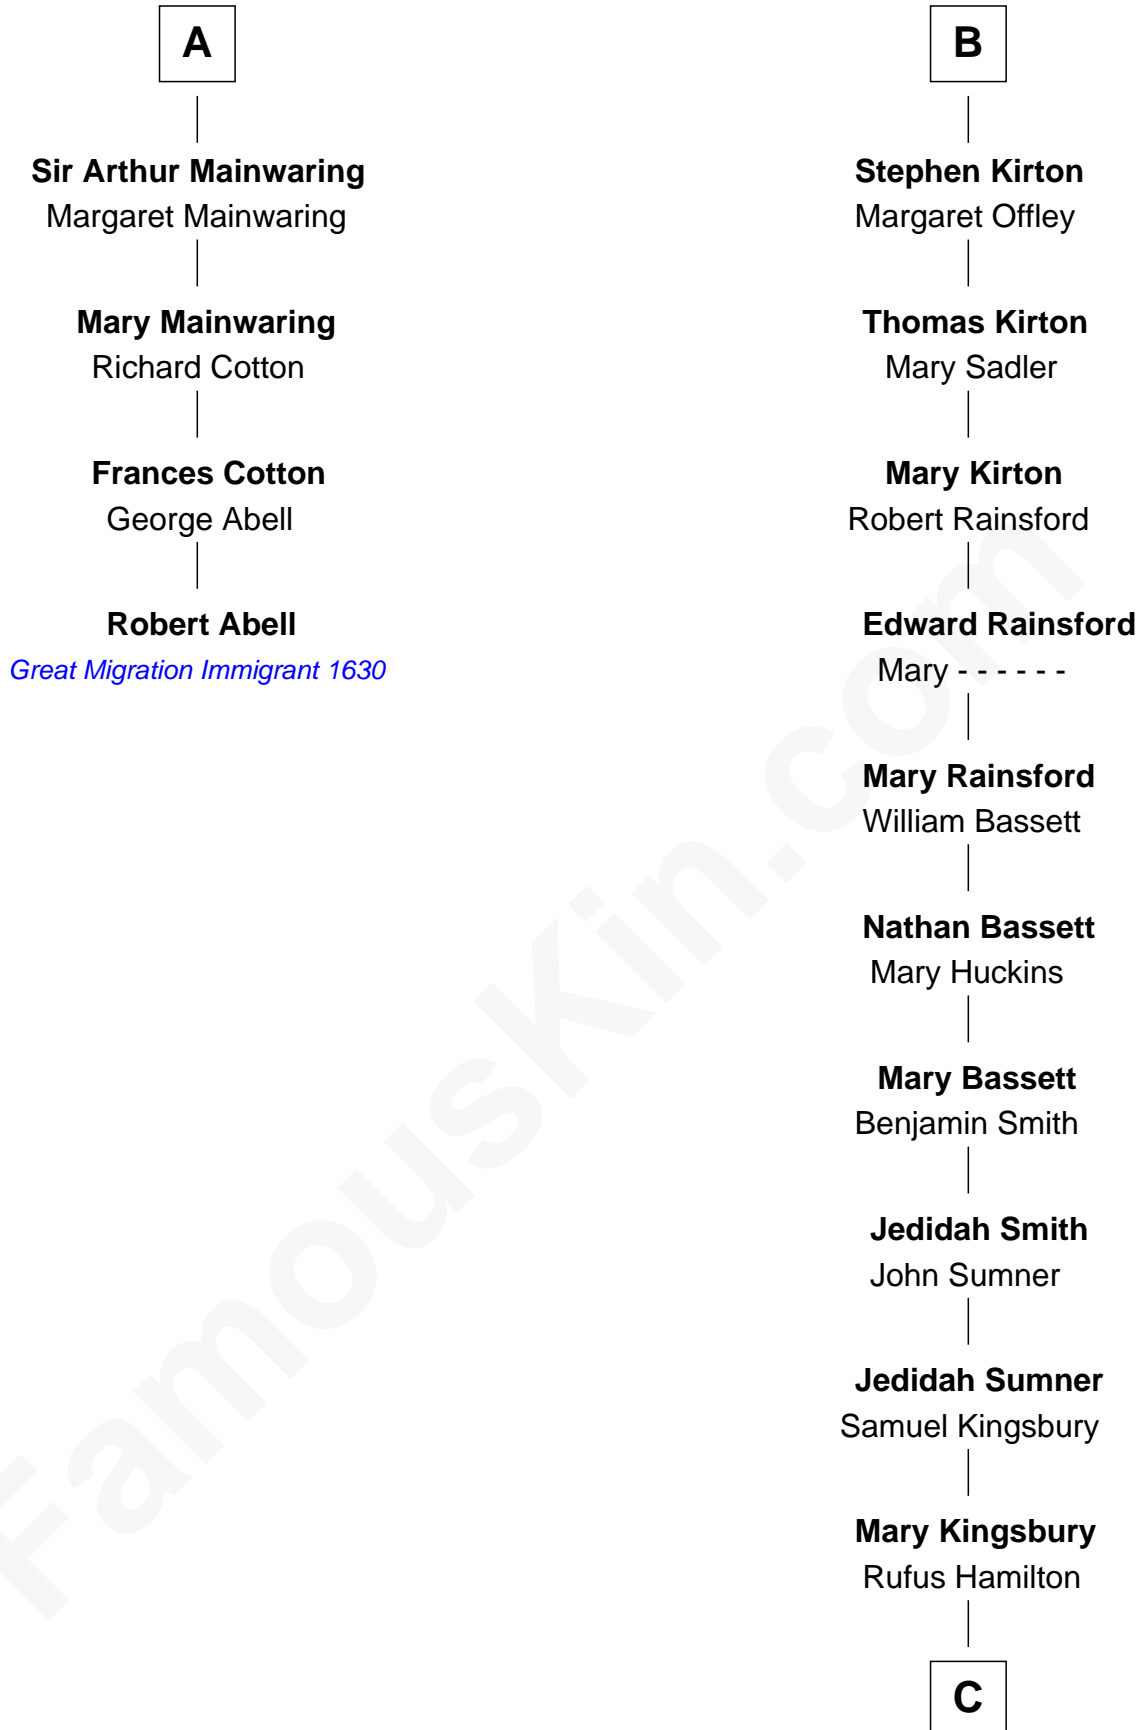

FamousKin.com

Relationship Chart of

Robert Abell

(c1605 - 1663) Great Migration Immigrant 1630

10th cousin 11 times removed of

Thomas J. Watson, Jr.
President and CEO of I.B.M.

C

Mary Hamilton

Dr. Oliver Kittredge

Oliver Kittredge

Julia Ann Estabrook

Arthur Melville Kittredge

Mary Jeannette Broadwell

Mary Jeannette Kittredge

Thomas John Watson

Thomas J. Watson, Jr.