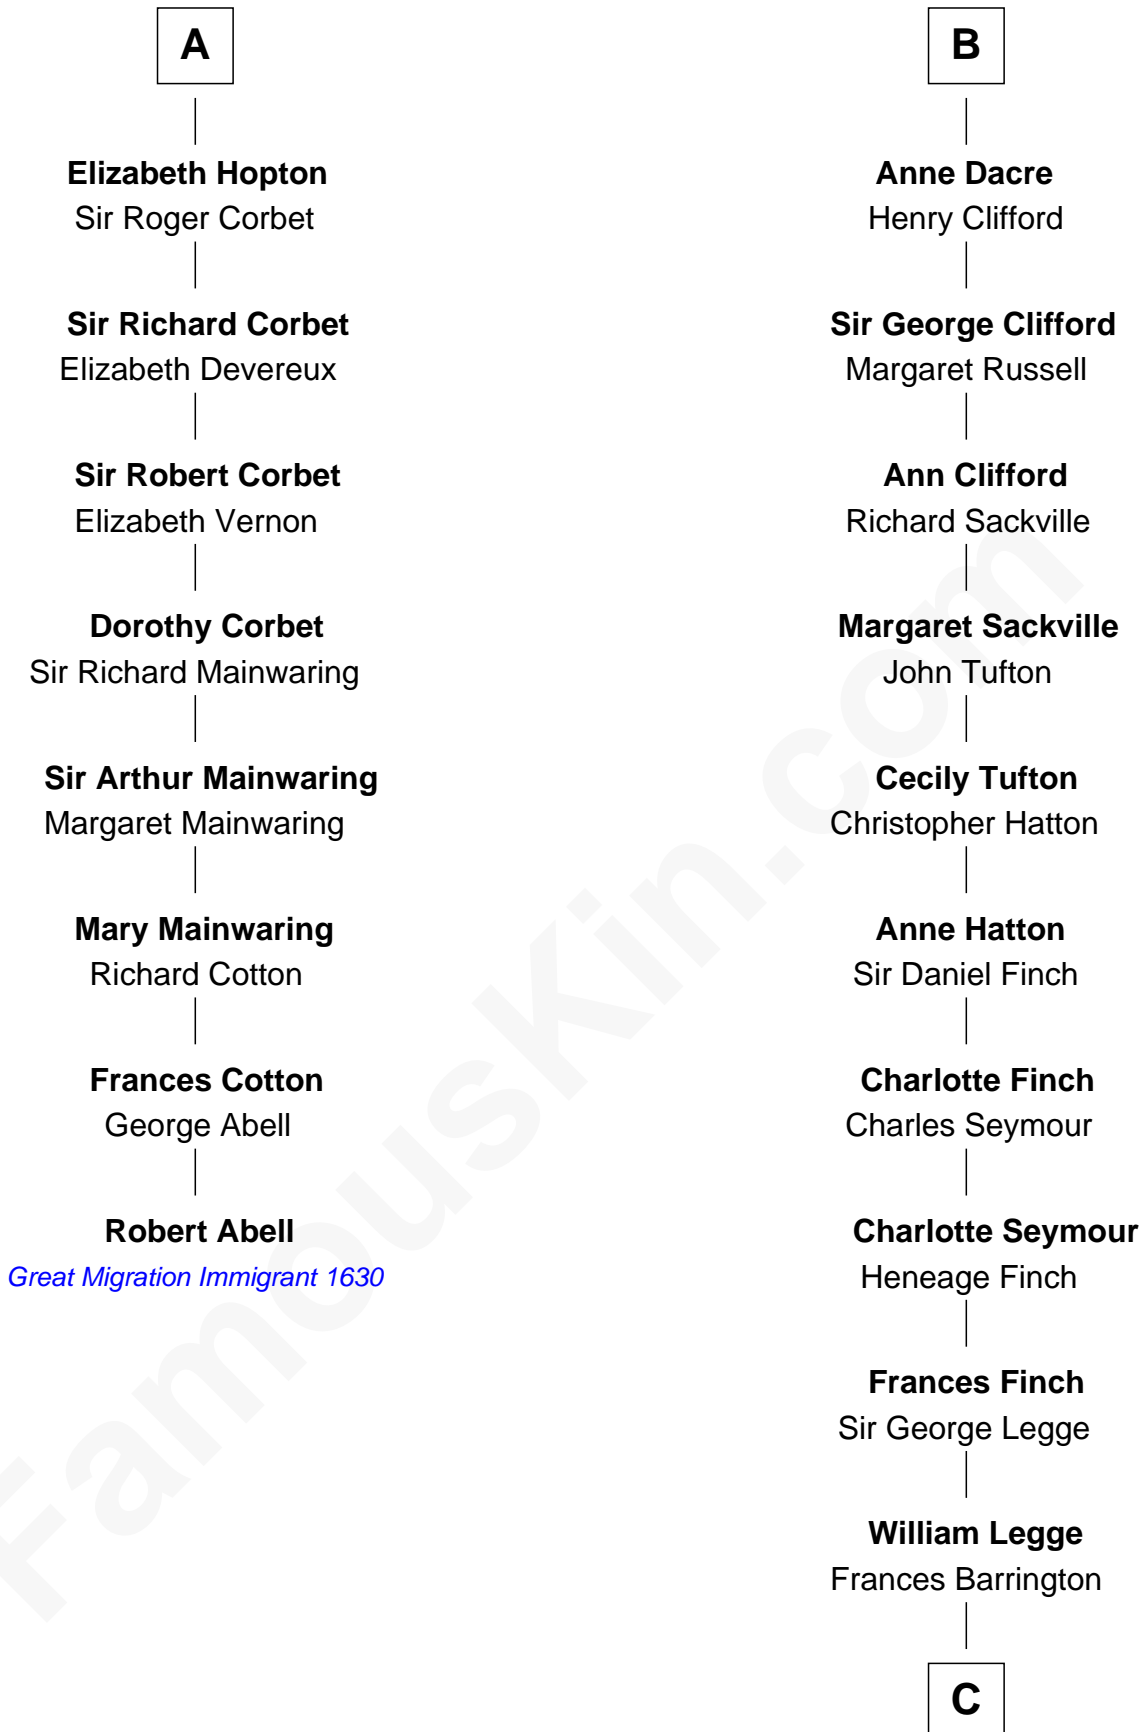

FamousKin.com Relationship Chart of

Robert Abell

(c1605 - 1663) Great Migration Immigrant 1630

14th cousin 7 times removed of

Kit Harington

TV Actor - "Game of Thrones"

John de Botetourte

Maud FitzThomas

C

Edward Henry Legge

Cordelia Twysden Molesworth

Lois Marjorie Legge

Ernest Wriothsesley Denny

Lavender Cecilia Denny

John Charles Dundas Harington

Sir David Richard Harington