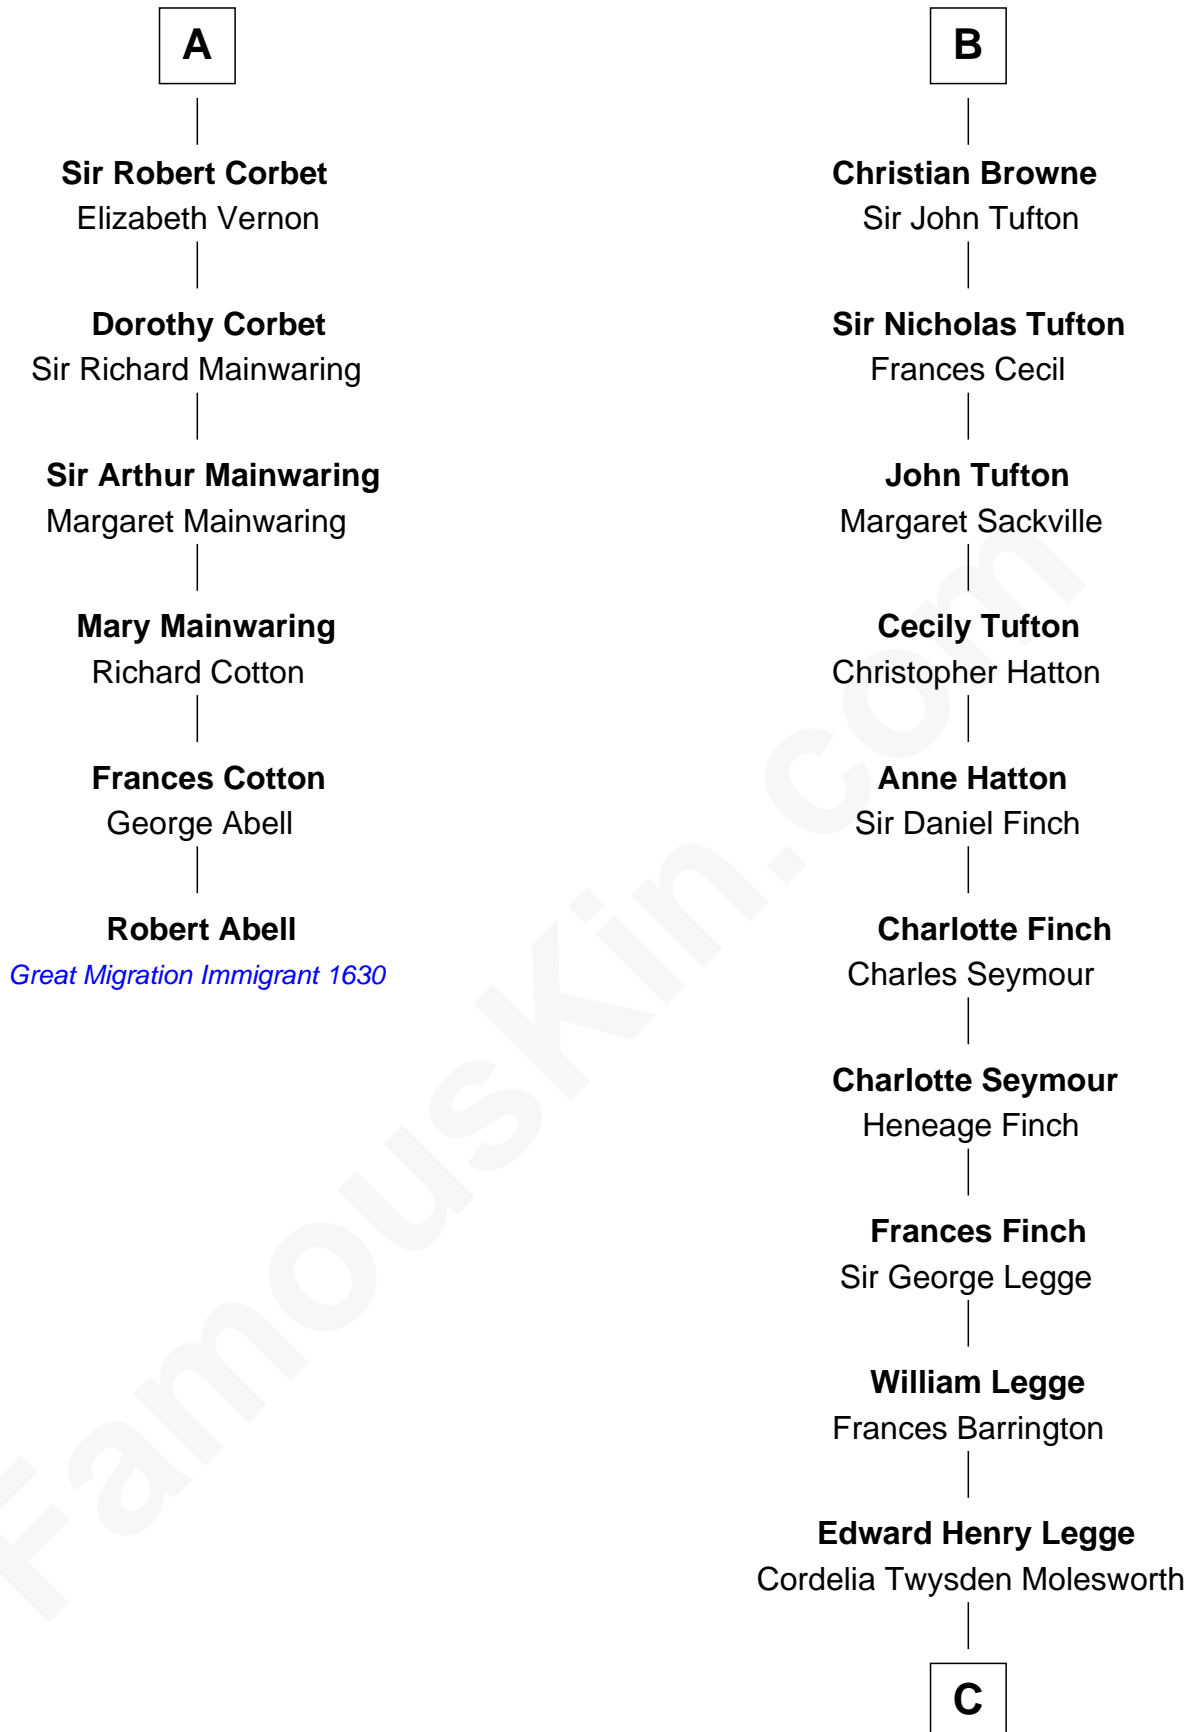

FamousKin.com Relationship Chart of

Robert Abell

(c1605 - 1663) Great Migration Immigrant 1630

12th cousin 8 times removed of

Kit Harington

TV Actor - "Game of Thrones"

C

Lois Marjorie Legge
Ernest Wriothesley Denny

Lavender Cecilia Denny
John Charles Dundas Harington

Sir David Richard Harington
Deborah Jane Catesby

Kit Harington

TV Actor - "Game of Thrones"