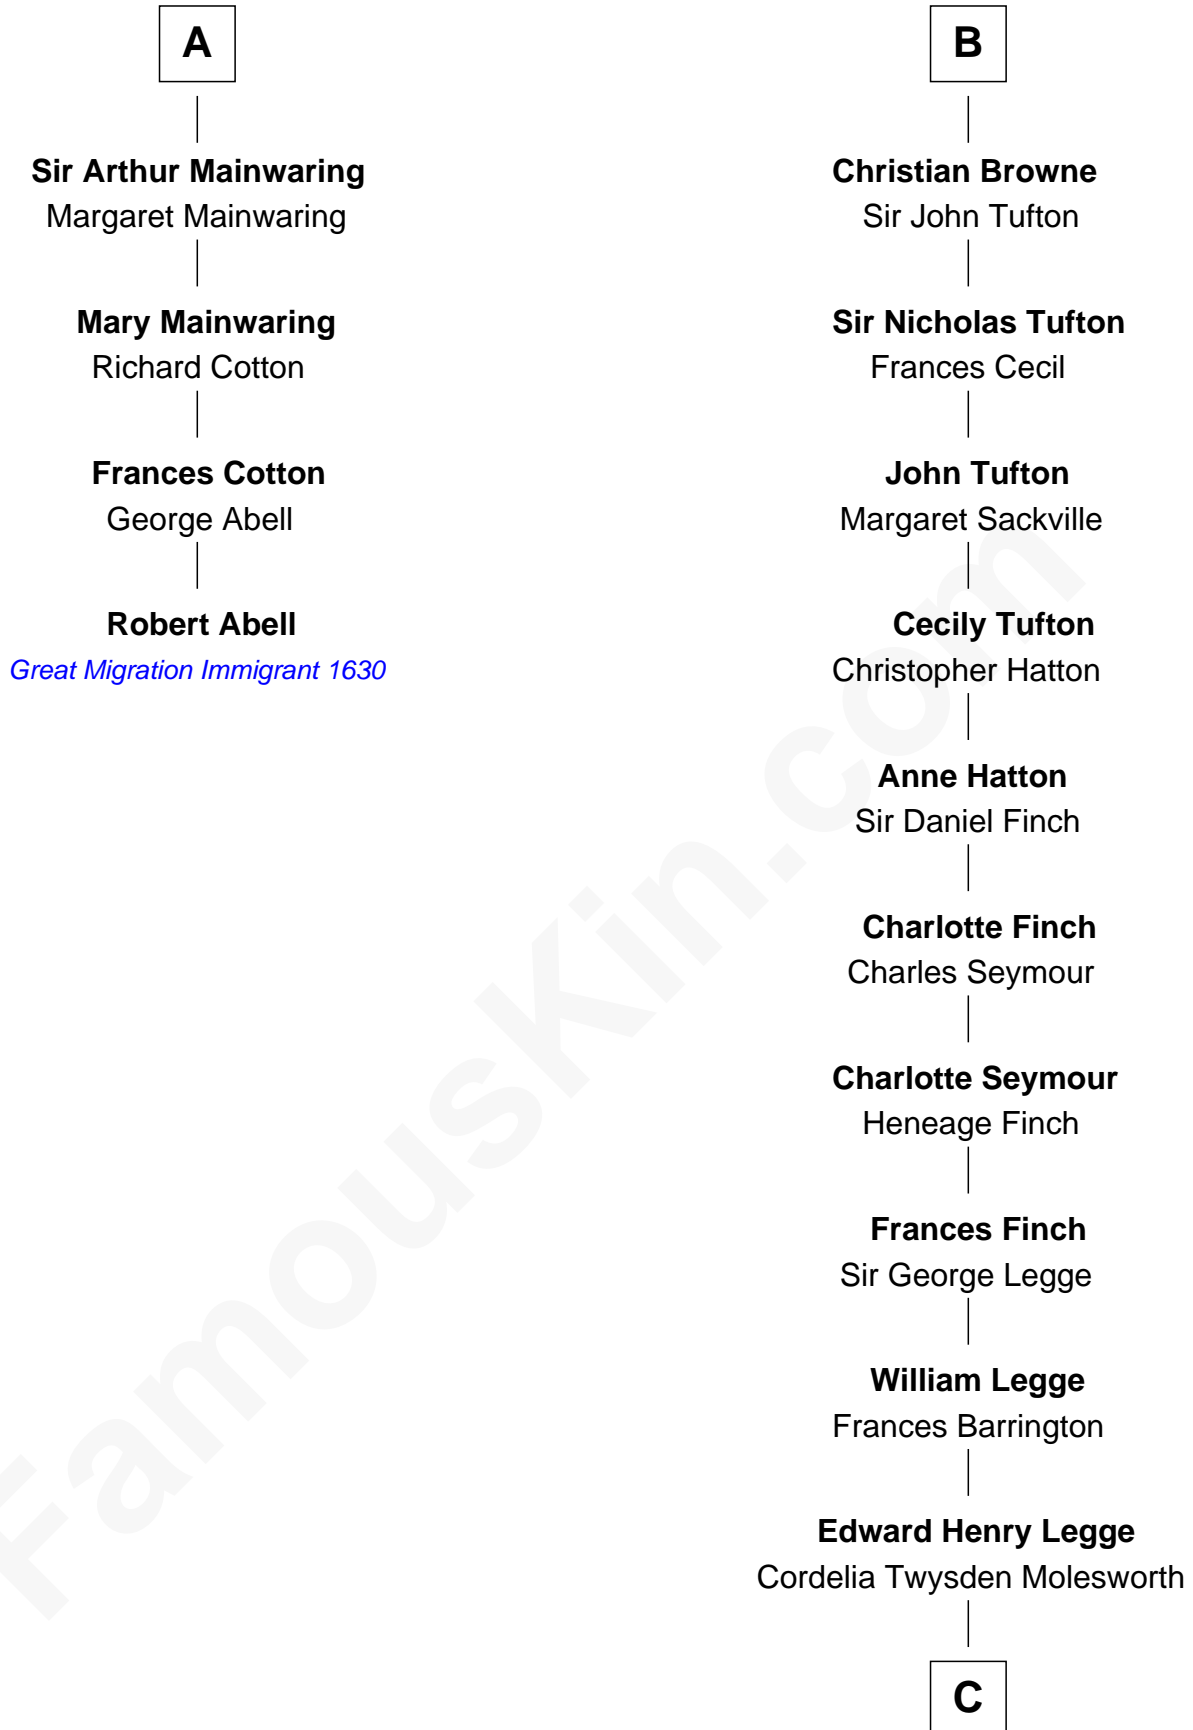

FamousKin.com Relationship Chart of

Robert Abell

(c1605 - 1663) Great Migration Immigrant 1630

10th cousin 10 times removed of

Kit Harington

TV Actor - "Game of Thrones"

Sir William de Ros
Margery de Badlesmere

C

Lois Marjorie Legge
Ernest Wriothesley Denny

Lavender Cecilia Denny
John Charles Dundas Harington

Sir David Richard Harington
Deborah Jane Catesby

Kit Harington

TV Actor - "Game of Thrones"