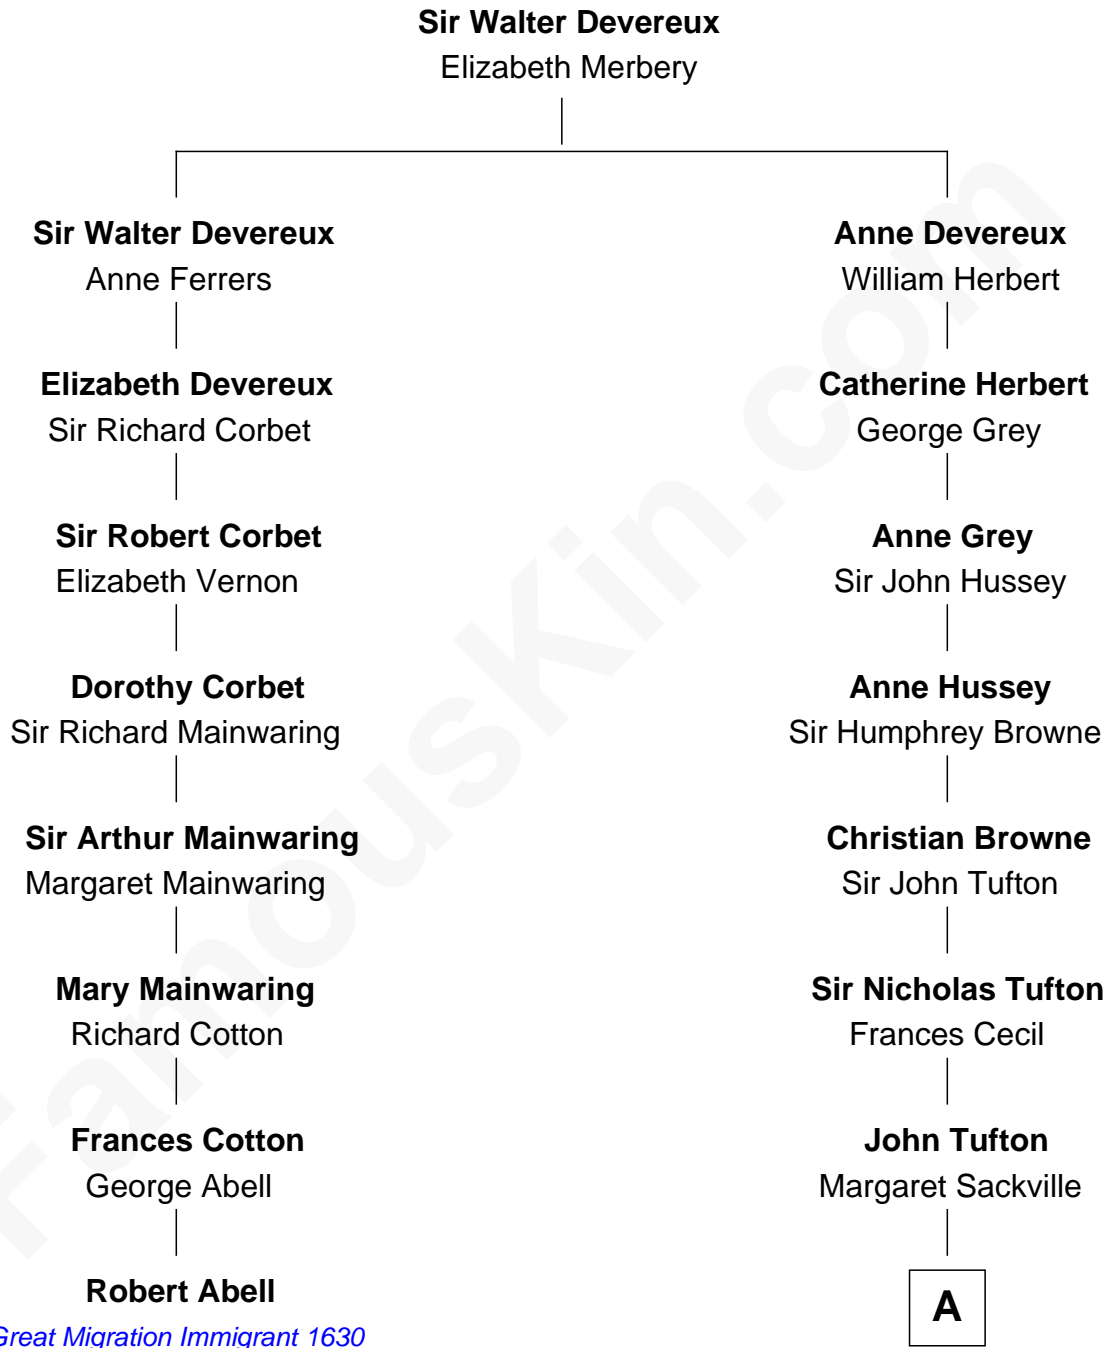

# FamousKin.com Relationship Chart of

**Robert Abell**

(c1605 - 1663) *Great Migration Immigrant 1630*

7th cousin 10 times removed of

**Kit Harington**

TV Actor - "Game of Thrones"

**A**

**Cecily Tufton**

Christopher Hatton

**Anne Hatton**

Sir Daniel Finch

**Charlotte Finch**

Charles Seymour

**Charlotte Seymour**

Heneage Finch

**Frances Finch**

Sir George Legge

**William Legge**

Frances Barrington

**Edward Henry Legge**

Cordelia Twysden Molesworth

**Lois Marjorie Legge**

Ernest Wriothesley Denny

**Lavender Cecilia Denny**