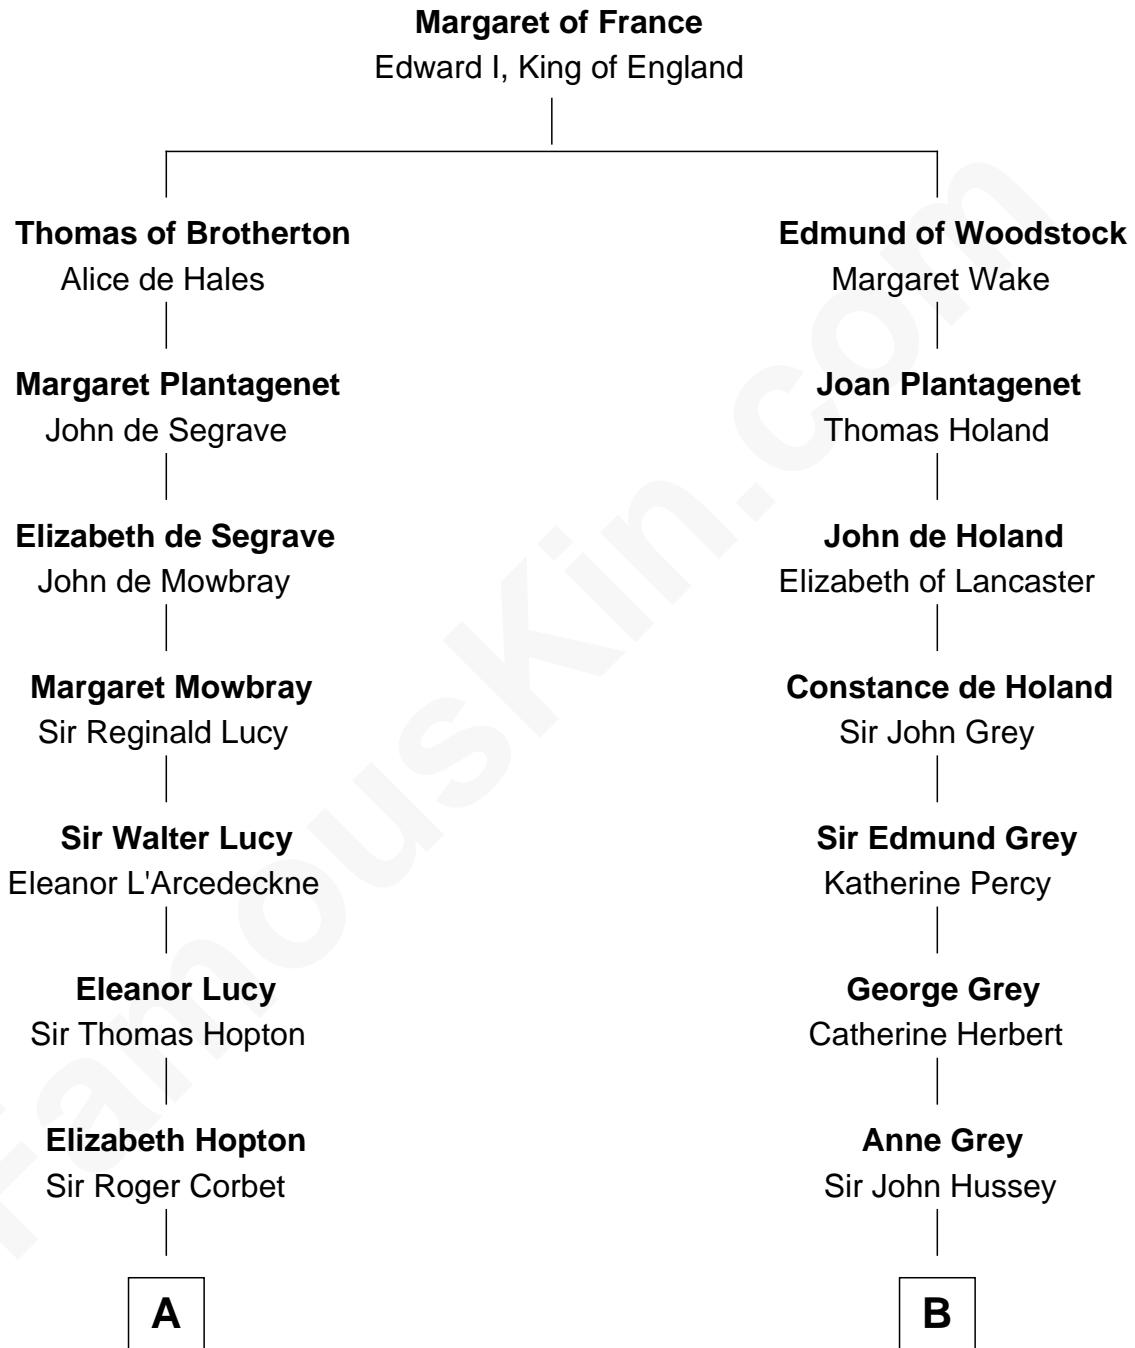

FamousKin.com Relationship Chart of

Robert Abell

(c1605 - 1663) Great Migration Immigrant 1630

13th cousin 8 times removed of

Kit Harington

TV Actor - "Game of Thrones"

C

Edward Henry Legge

Cordelia Twysden Molesworth

Lois Marjorie Legge

Ernest Wriothsesley Denny

Lavender Cecilia Denny

John Charles Dundas Harington

Sir David Richard Harington

Deborah Jane Catesby

Kit Harington

TV Actor - "Game of Thrones"