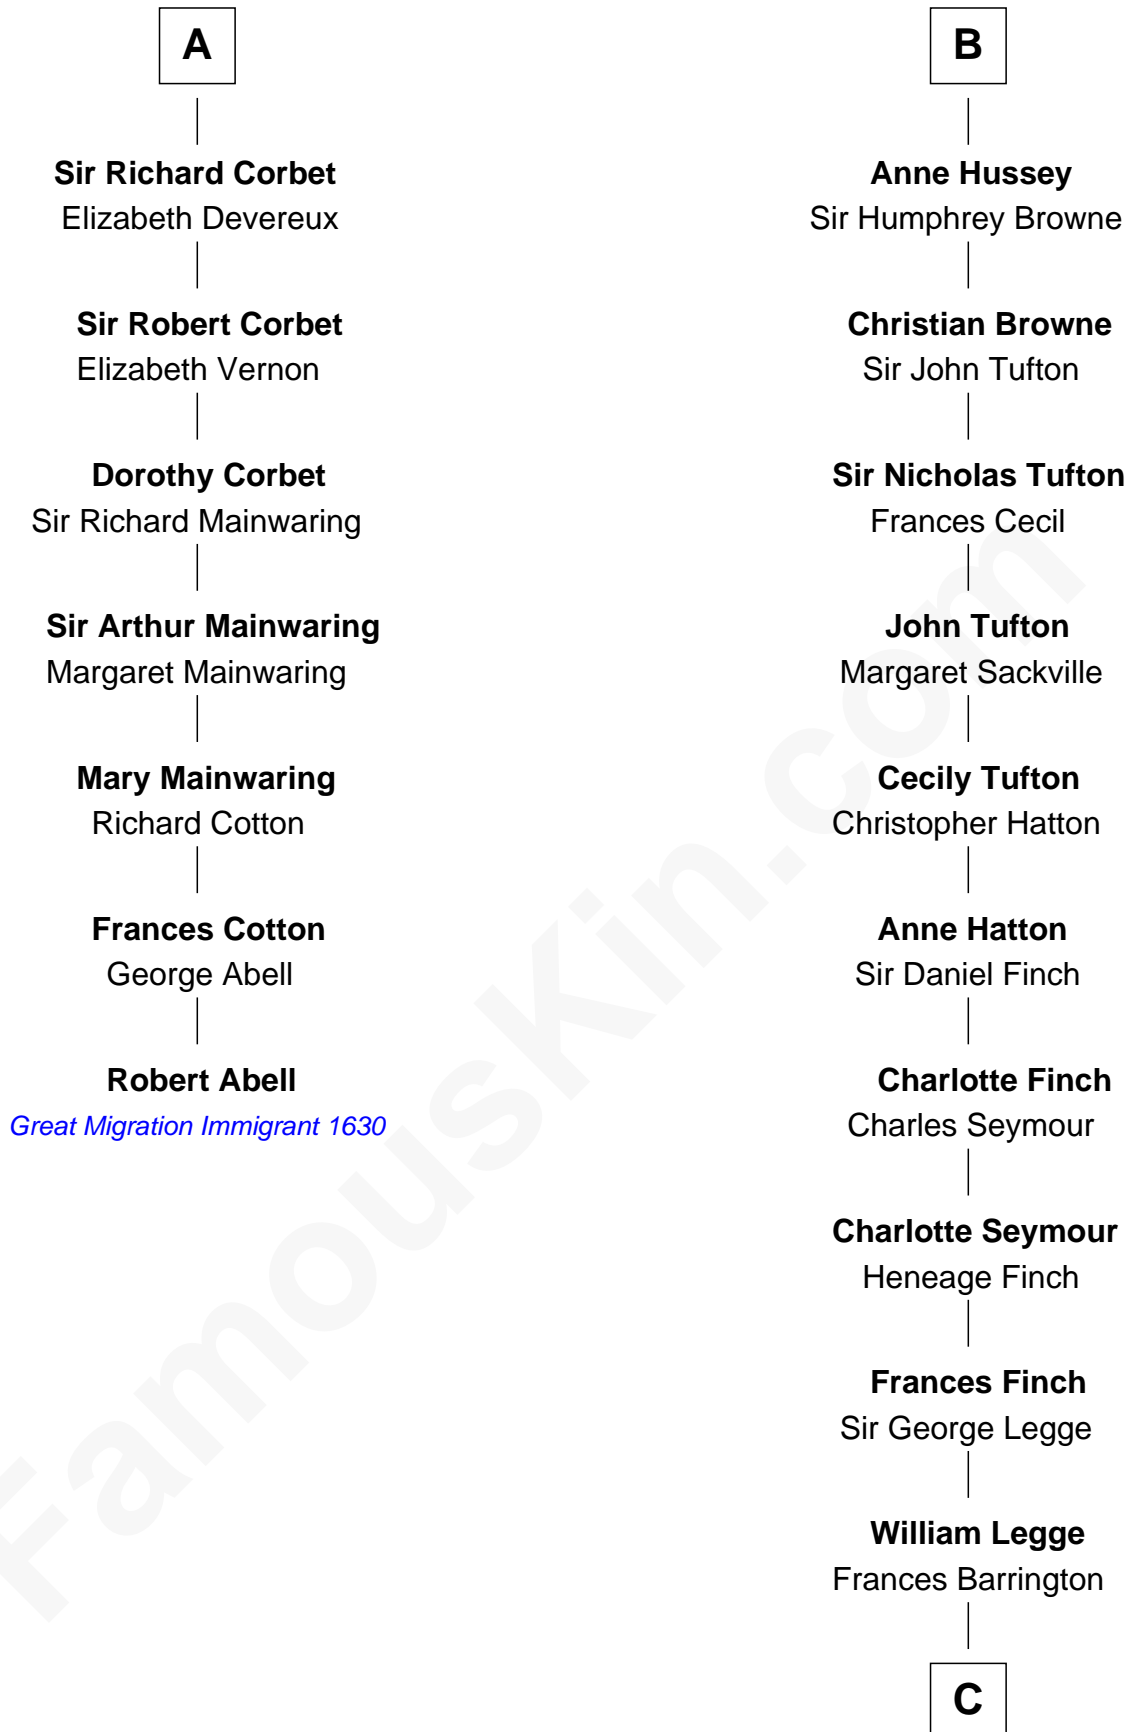

FamousKin.com Relationship Chart of

Robert Abell

(c1605 - 1663) Great Migration Immigrant 1630

13th cousin 8 times removed of

Kit Harington

TV Actor - "Game of Thrones"

C

Edward Henry Legge

Cordelia Twysden Molesworth

Lois Marjorie Legge

Ernest Wriothsesley Denny

Lavender Cecilia Denny

John Charles Dundas Harington

Sir David Richard Harington

Deborah Jane Catesby

Kit Harington

TV Actor - "Game of Thrones"