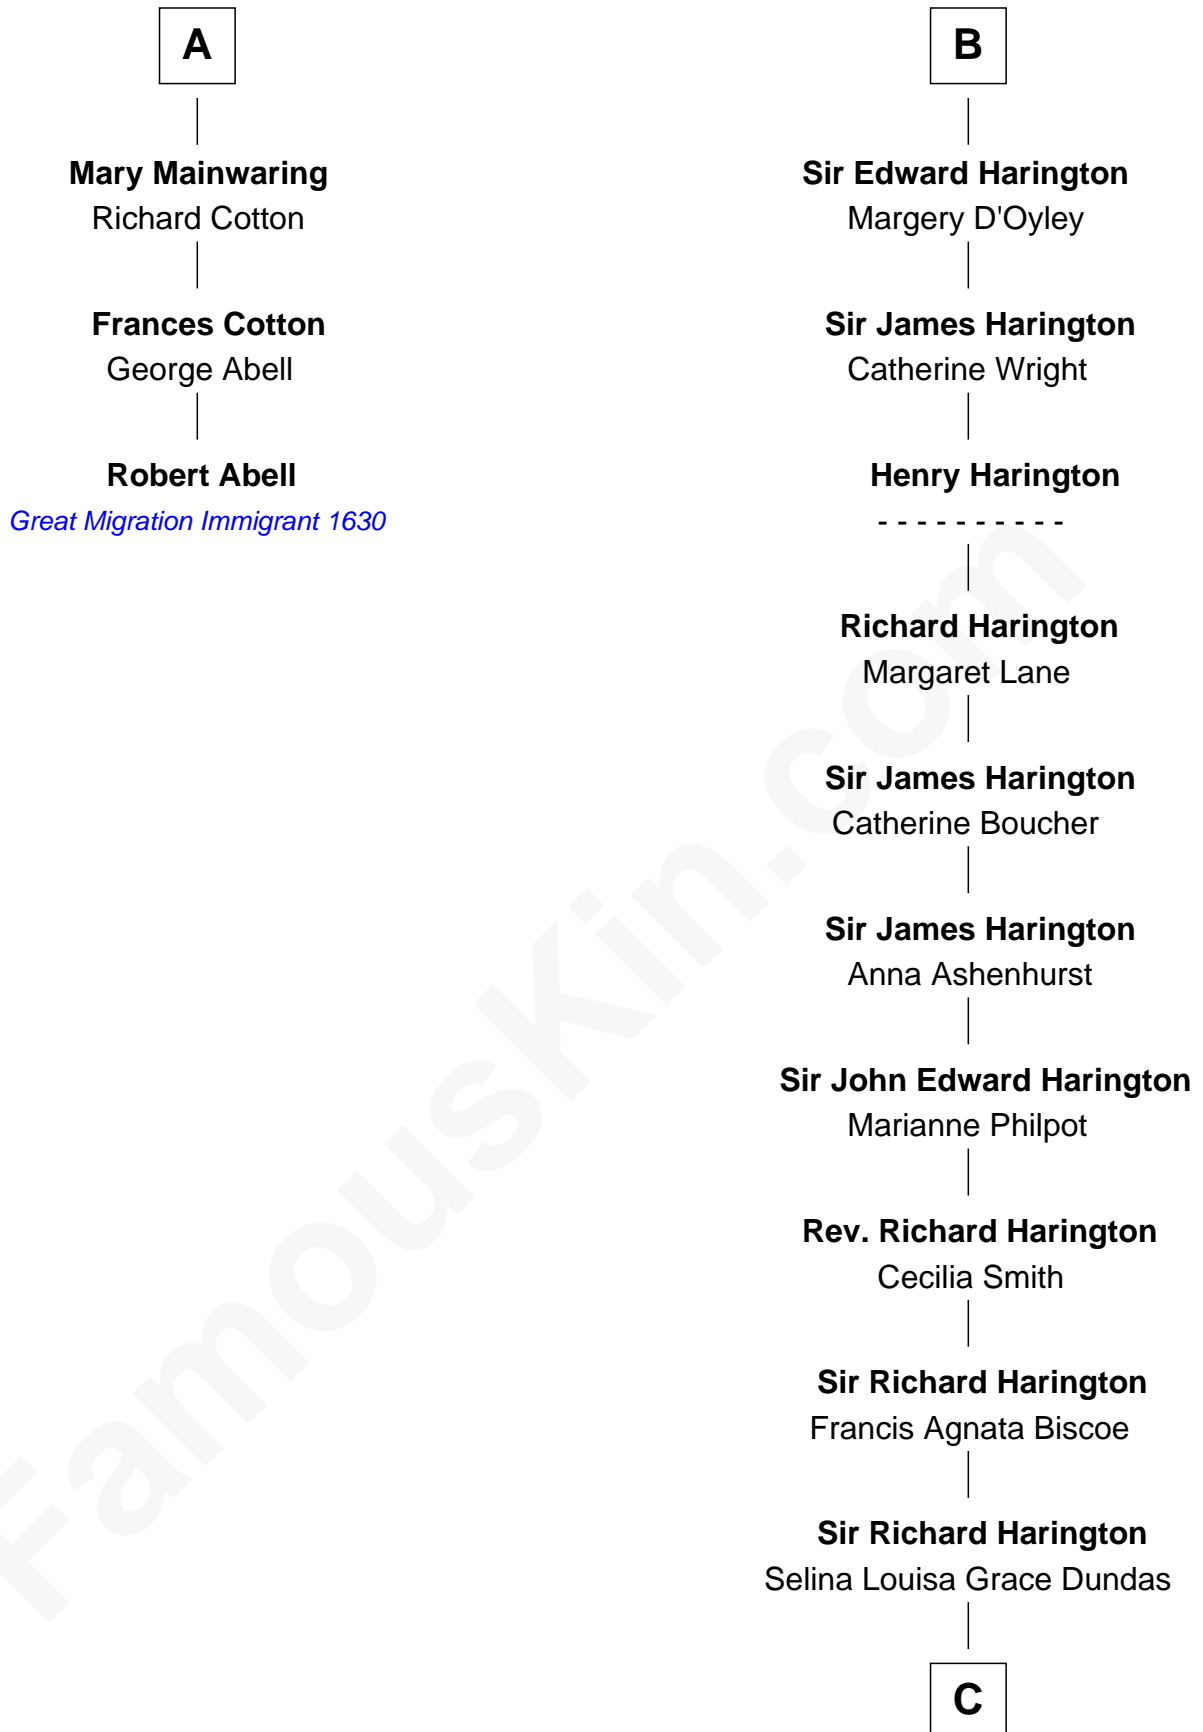

FamousKin.com Relationship Chart of

Robert Abell

(c1605 - 1663) Great Migration Immigrant 1630

9th cousin 10 times removed of

Kit Harington

TV Actor - "Game of Thrones"

Sir Richard Fitzalan

Elizabeth de Bohun

Joan Fitzalan
Sir William Beauchamp

Joan Beauchamp
James Butler

Elizabeth Butler
John Talbot

Ann Talbot
Sir Henry Vernon

Elizabeth Vernon
Sir Robert Corbet

Dorothy Corbet
Sir Richard Mainwaring

Sir Arthur Mainwaring
Margaret Mainwaring

A

Elizabeth Fitzalan
Sir Robert Goushill

Elizabeth Goushill
Sir Robert Wingfield

Elizabeth Wingfield
Sir William Brandon

Anne Brandon
Nicholas Sidney

Sir William Sidney
Anne Pagenham

Lucy Sidney
Sir James Harington

Sir James Harington
Frances Sapcote

B

C

John Charles Dundas Harington

Lavender Cecilia Denny

Sir David Richard Harington

Deborah Jane Catesby

Kit Harington