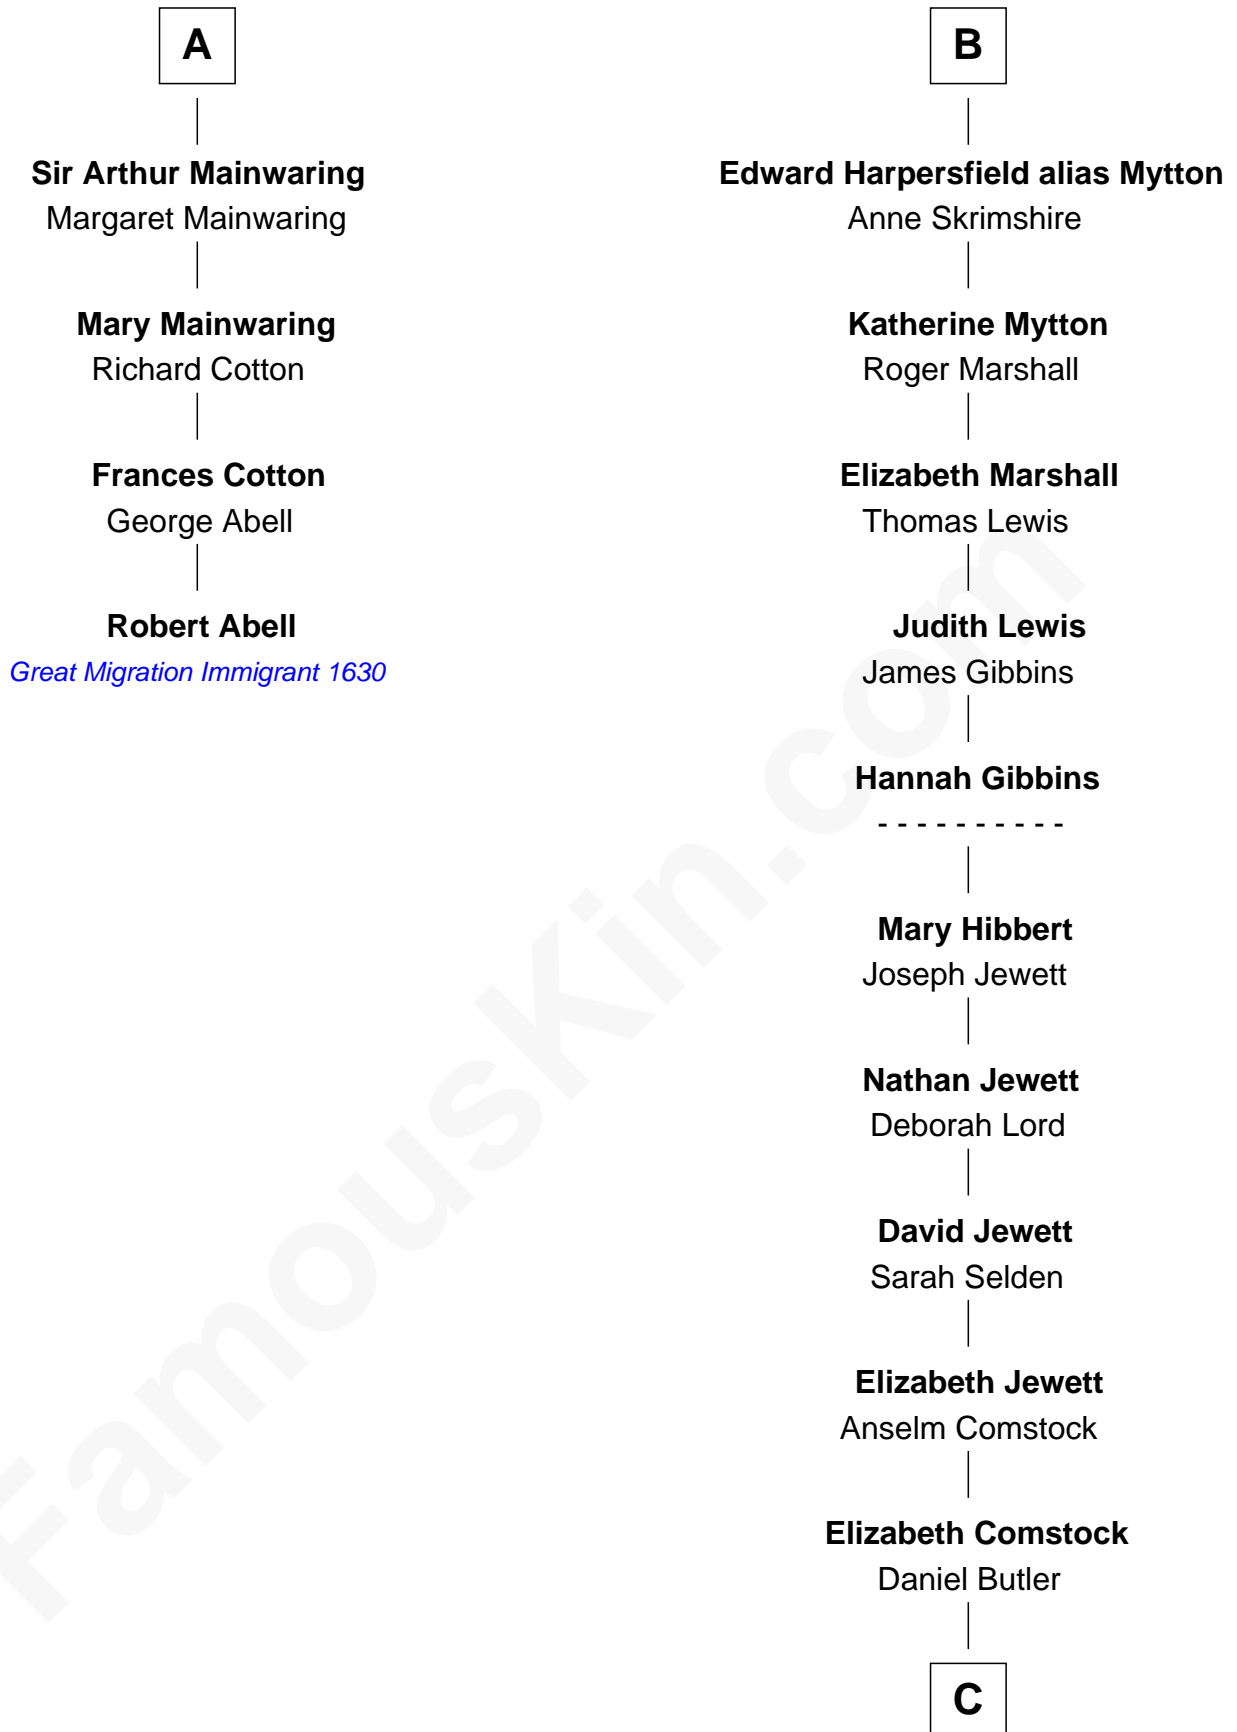

FamousKin.com Relationship Chart of

Robert Abell

(c1605 - 1663) Great Migration Immigrant 1630

10th cousin 11 times removed of

Gerald Ford

38th U.S. President

C

George Selden Butler

Elizabeth Ely Gridley

Amy Gridley Butler

George Manney Ayer

Adele Augusta Ayer

Levi Addison Gardner

Dorothy Ayer Gardner

Leslie Lynch King

Gerald Ford