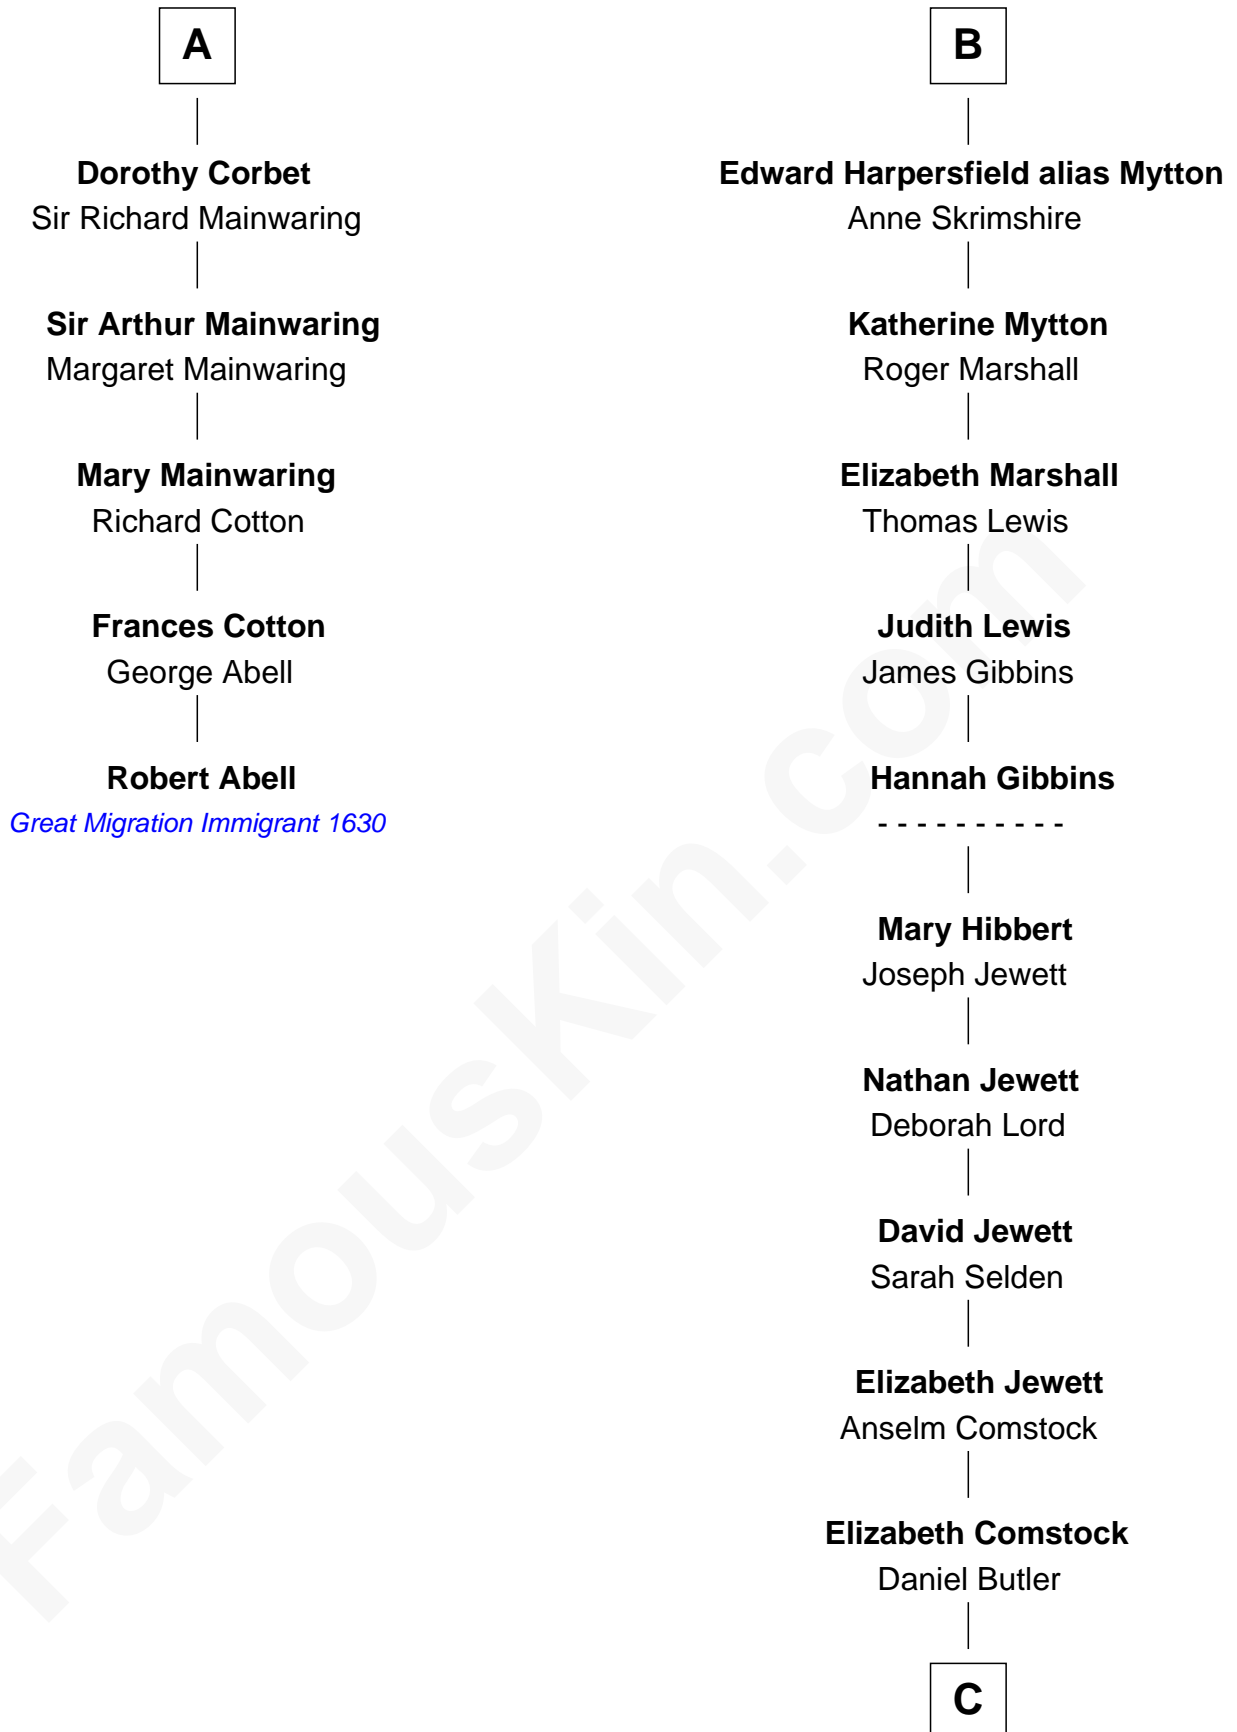

# FamousKin.com Relationship Chart of

**Robert Abell**

(c1605 - 1663) *Great Migration Immigrant 1630*

11th cousin 10 times removed of

**Gerald Ford**

*38th U.S. President*

**Edmund Fitzalan**

Alice de Warenne

**C**

**George Selden Butler**

Elizabeth Ely Gridley

**Amy Gridley Butler**

George Manney Ayer

**Adele Augusta Ayer**

Levi Addison Gardner

**Dorothy Ayer Gardner**

Leslie Lynch King

**Gerald Ford**

*38th U.S. President*

FamousKin.com