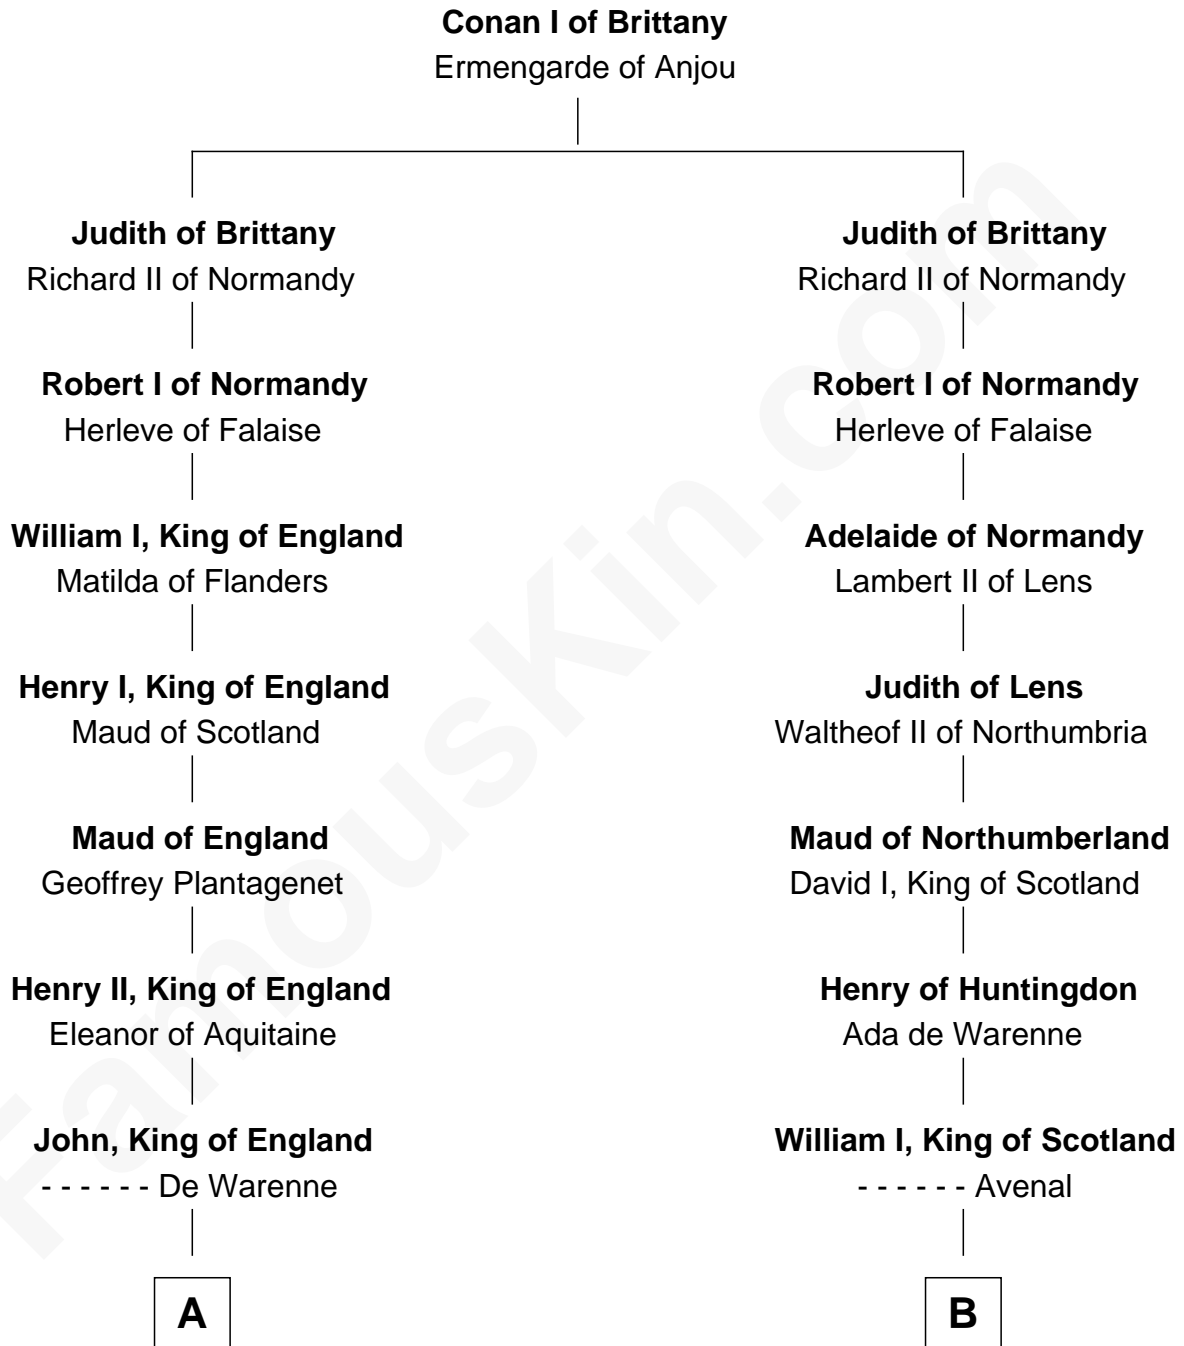

FamousKin.com

Relationship Chart of

Robert Abell

(c1605 - 1663) Great Migration Immigrant 1630

19th cousin 2 times removed of

Robert Catesby

Leader of Gunpowder Plot

C

Richard Cotton
Mary Mainwaring

Frances Cotton
George Abell

Robert Abell
Great Migration Immigrant 1630

D

George Catesby
Elizabeth Empson

Sir Richard Catesby
Dorothy Spencer

William Catesby
Katherine Willington

Sir William Catesby
Anne Throckmorton

Robert Catesby
Leader of Gunpowder Plot

FamousKin.com