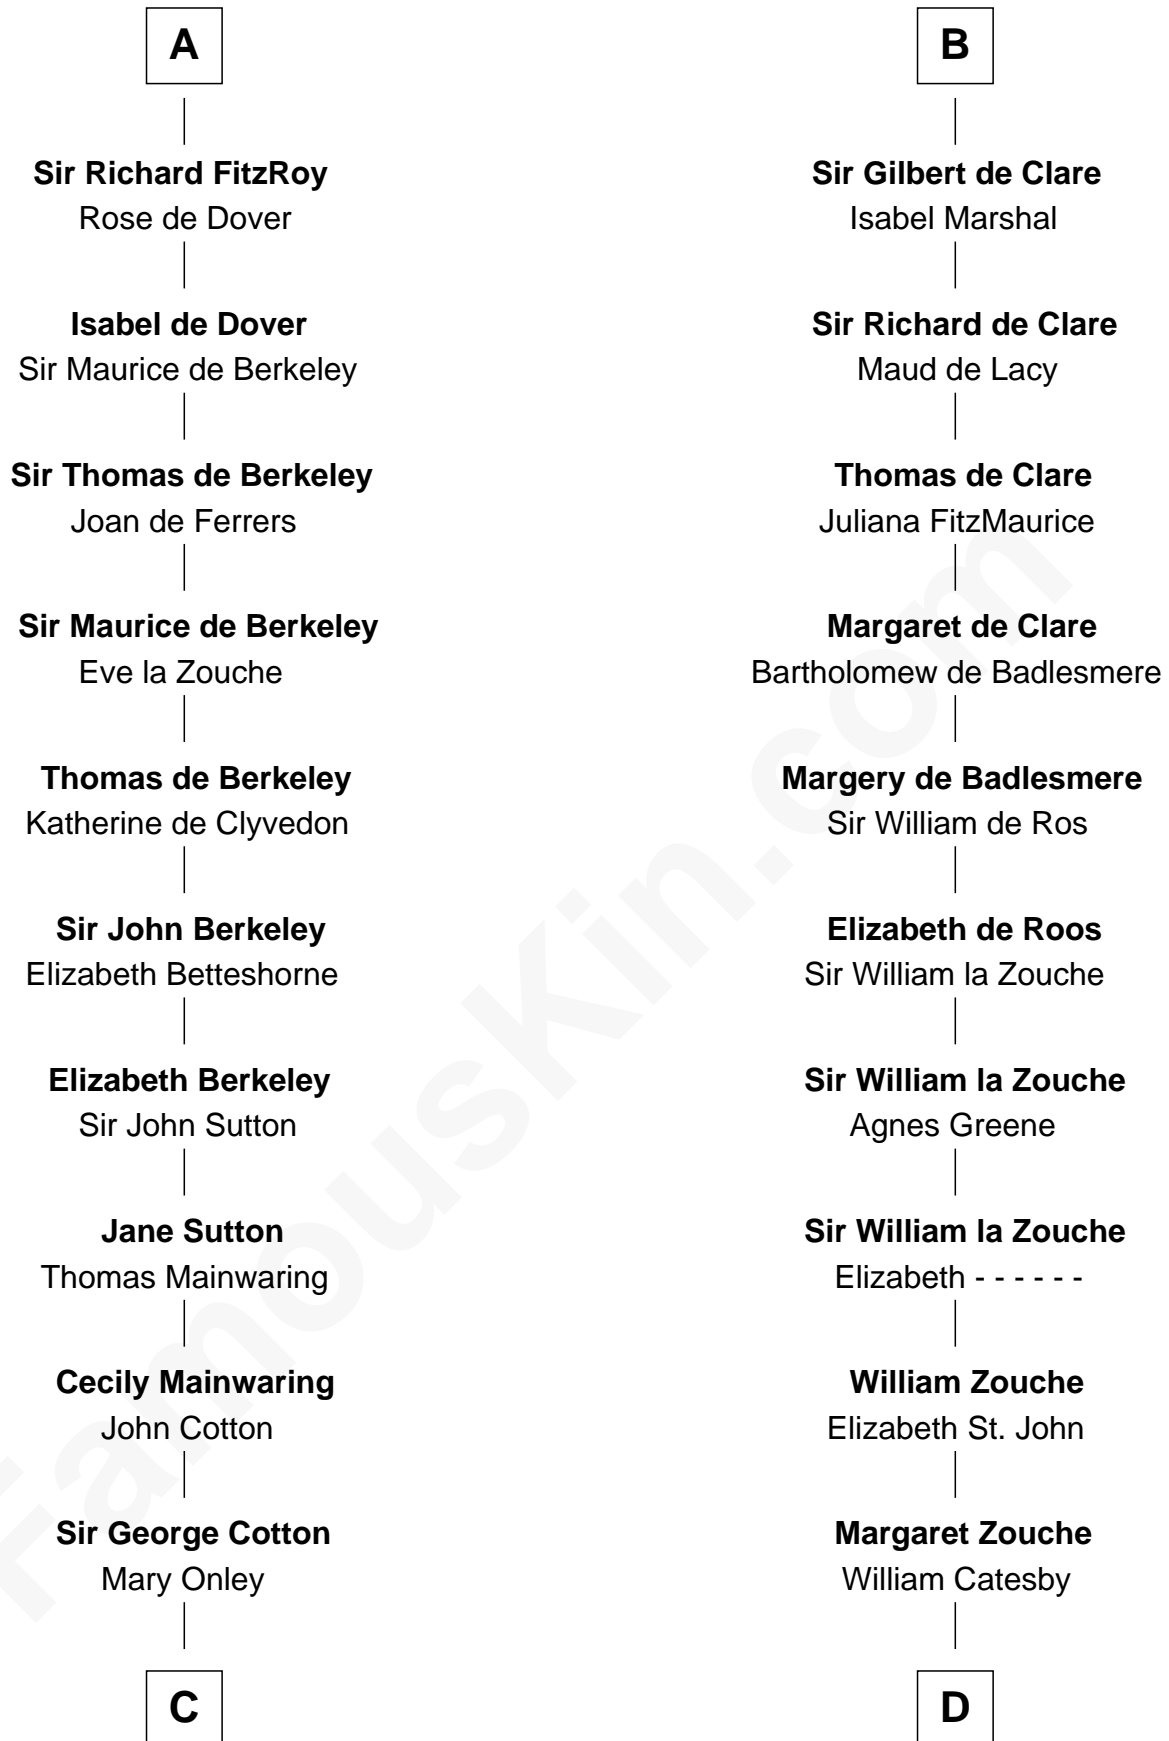

FamousKin.com

Relationship Chart of

Robert Abell

(c1605 - 1663) Great Migration Immigrant 1630

19th cousin 2 times removed of

Robert Catesby

Leader of Gunpowder Plot

C

Richard Cotton
Mary Mainwaring

Frances Cotton
George Abell

Robert Abell
Great Migration Immigrant 1630

D

George Catesby
Elizabeth Empson

Sir Richard Catesby
Dorothy Spencer

William Catesby
Katherine Willington

Sir William Catesby
Anne Throckmorton

Robert Catesby
Leader of Gunpowder Plot