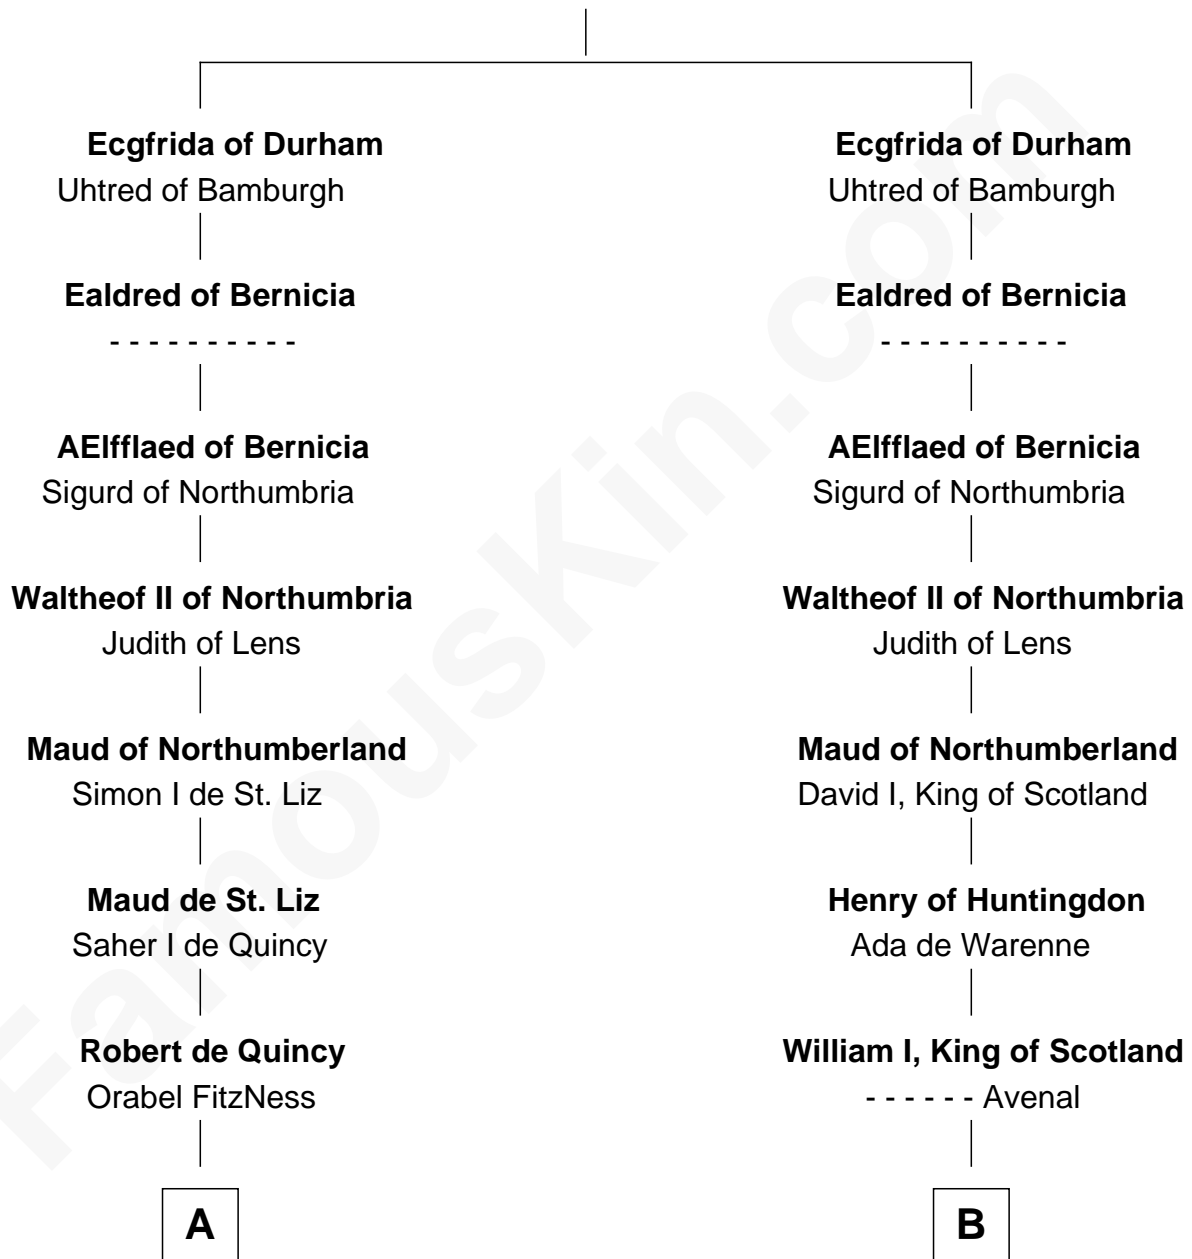

# FamousKin.com Relationship Chart of Robert Abell

(c1605 - 1663) Great Migration Immigrant 1630

20th cousin 1 time removed of

**Robert Catesby**

Leader of Gunpowder Plot

**Aldhun of Durham**

**C**

**Sir George Cotton**

Mary Onley

**Richard Cotton**

Mary Mainwaring

**Frances Cotton**

George Abell

**Robert Abell**

*Great Migration Immigrant 1630*

**D**

**Robert Catesby**

*Leader of Gunpowder Plot*