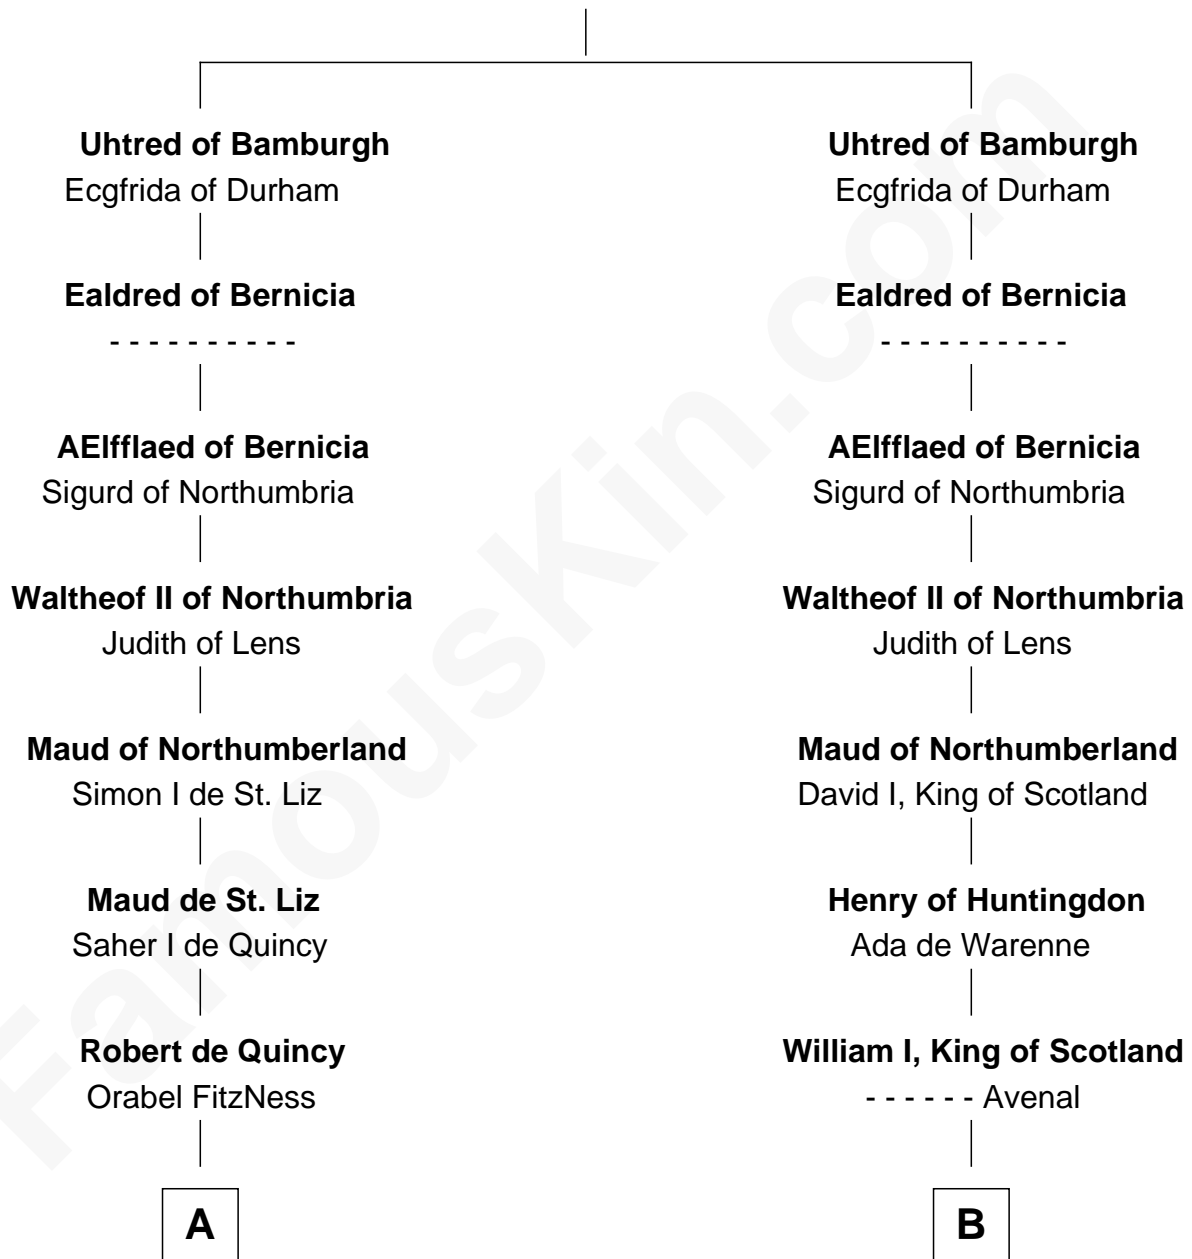

FamousKin.com Relationship Chart of

Robert Abell

(c1605 - 1663) *Great Migration Immigrant 1630*

20th cousin 1 time removed of

Robert Catesby

Leader of Gunpowder Plot

Waltheof of Bamburgh

C

Sir George Cotton

Mary Onley

Richard Cotton

Mary Mainwaring

Frances Cotton

George Abell

Robert Abell

Great Migration Immigrant 1630

Anne Throckmorton

Robert Catesby

Leader of Gunpowder Plot