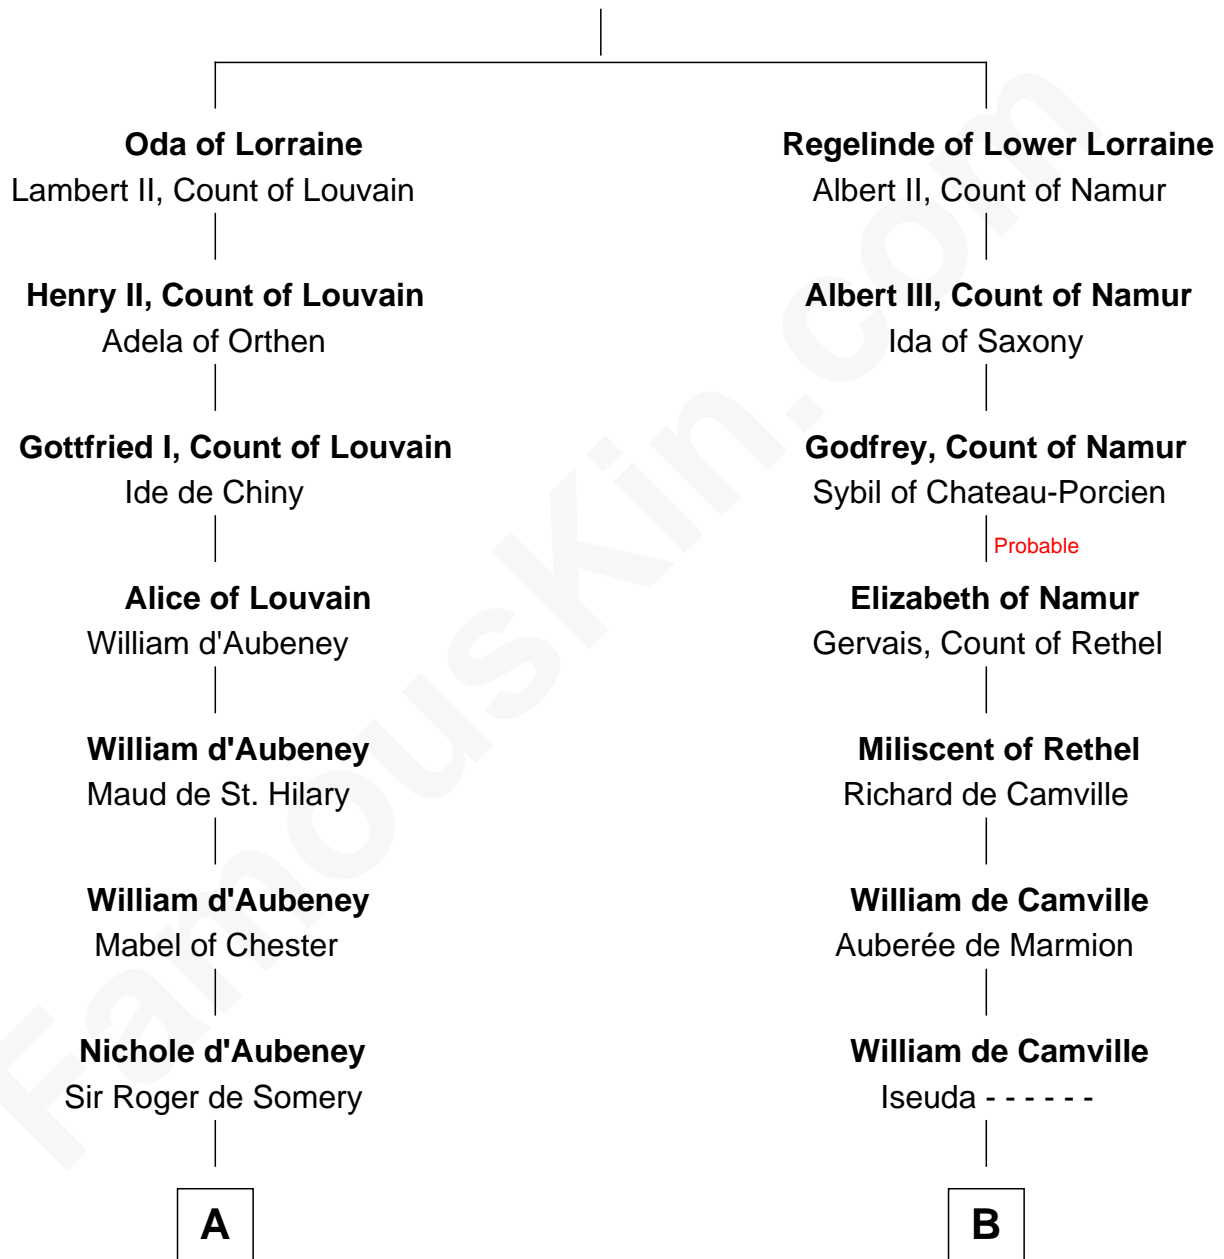

# FamousKin.com Relationship Chart of

**Robert Abell**

(c1605 - 1663) *Great Migration Immigrant 1630*

19th cousin of

**Robert Catesby**

*Leader of Gunpowder Plot*

**Gothelo I, Duke of Lorraine**

**C**

**Mary Mainwaring**

Richard Cotton

**Frances Cotton**

George Abell

**Robert Abell**

*Great Migration Immigrant 1630*

**D**

**Sir Robert Throckmorton**

Elizabeth Hussey

**Anne Throckmorton**

Sir William Catesby

**Robert Catesby**

*Leader of Gunpowder Plot*

FamousKin.com