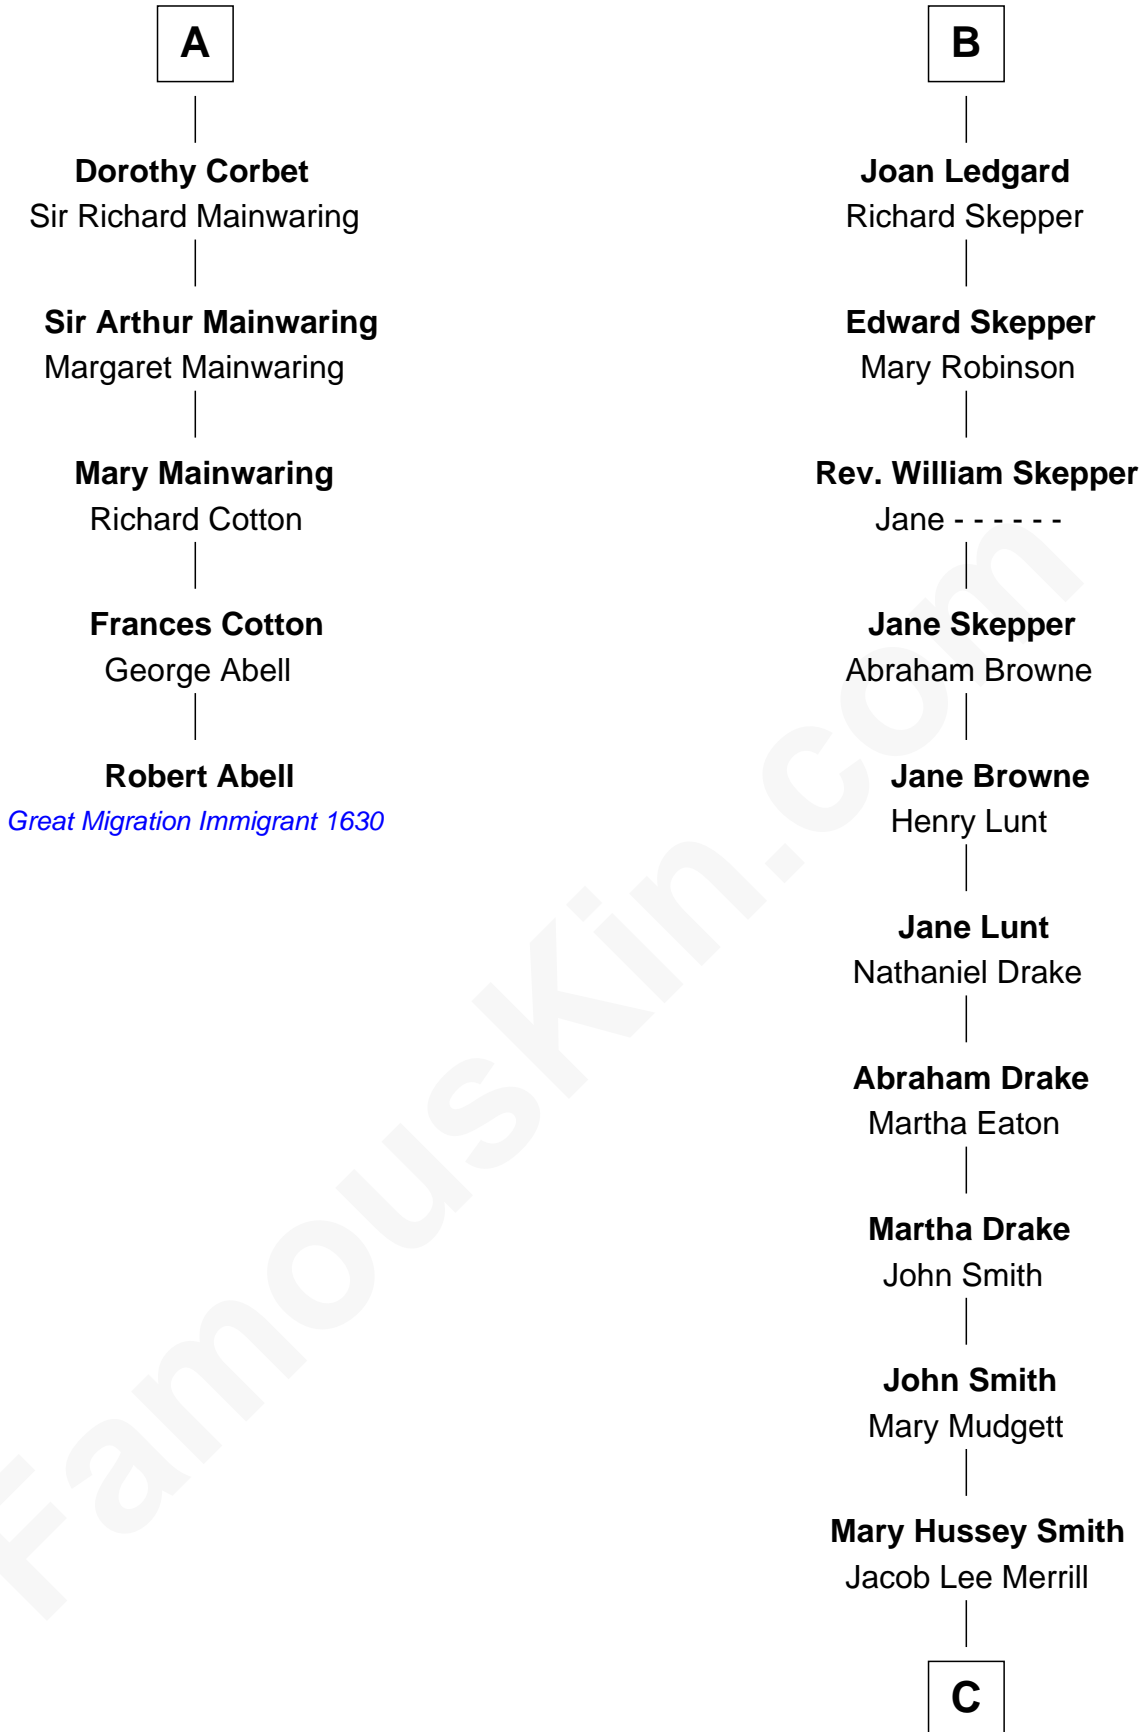

FamousKin.com

Relationship Chart of

Robert Abell

(c1605 - 1663) Great Migration Immigrant 1630

11th cousin 10 times removed of

Meghan Markle

Duchess of Sussex, TV Actress

C

George David Merrill

Mary Bird

Gertrude May Merrill

Fred George Sanders

Doris Mary Rita Sanders

Gordon Arnold Markle

Thomas Wayne Markle

Doria Loyce Ragland