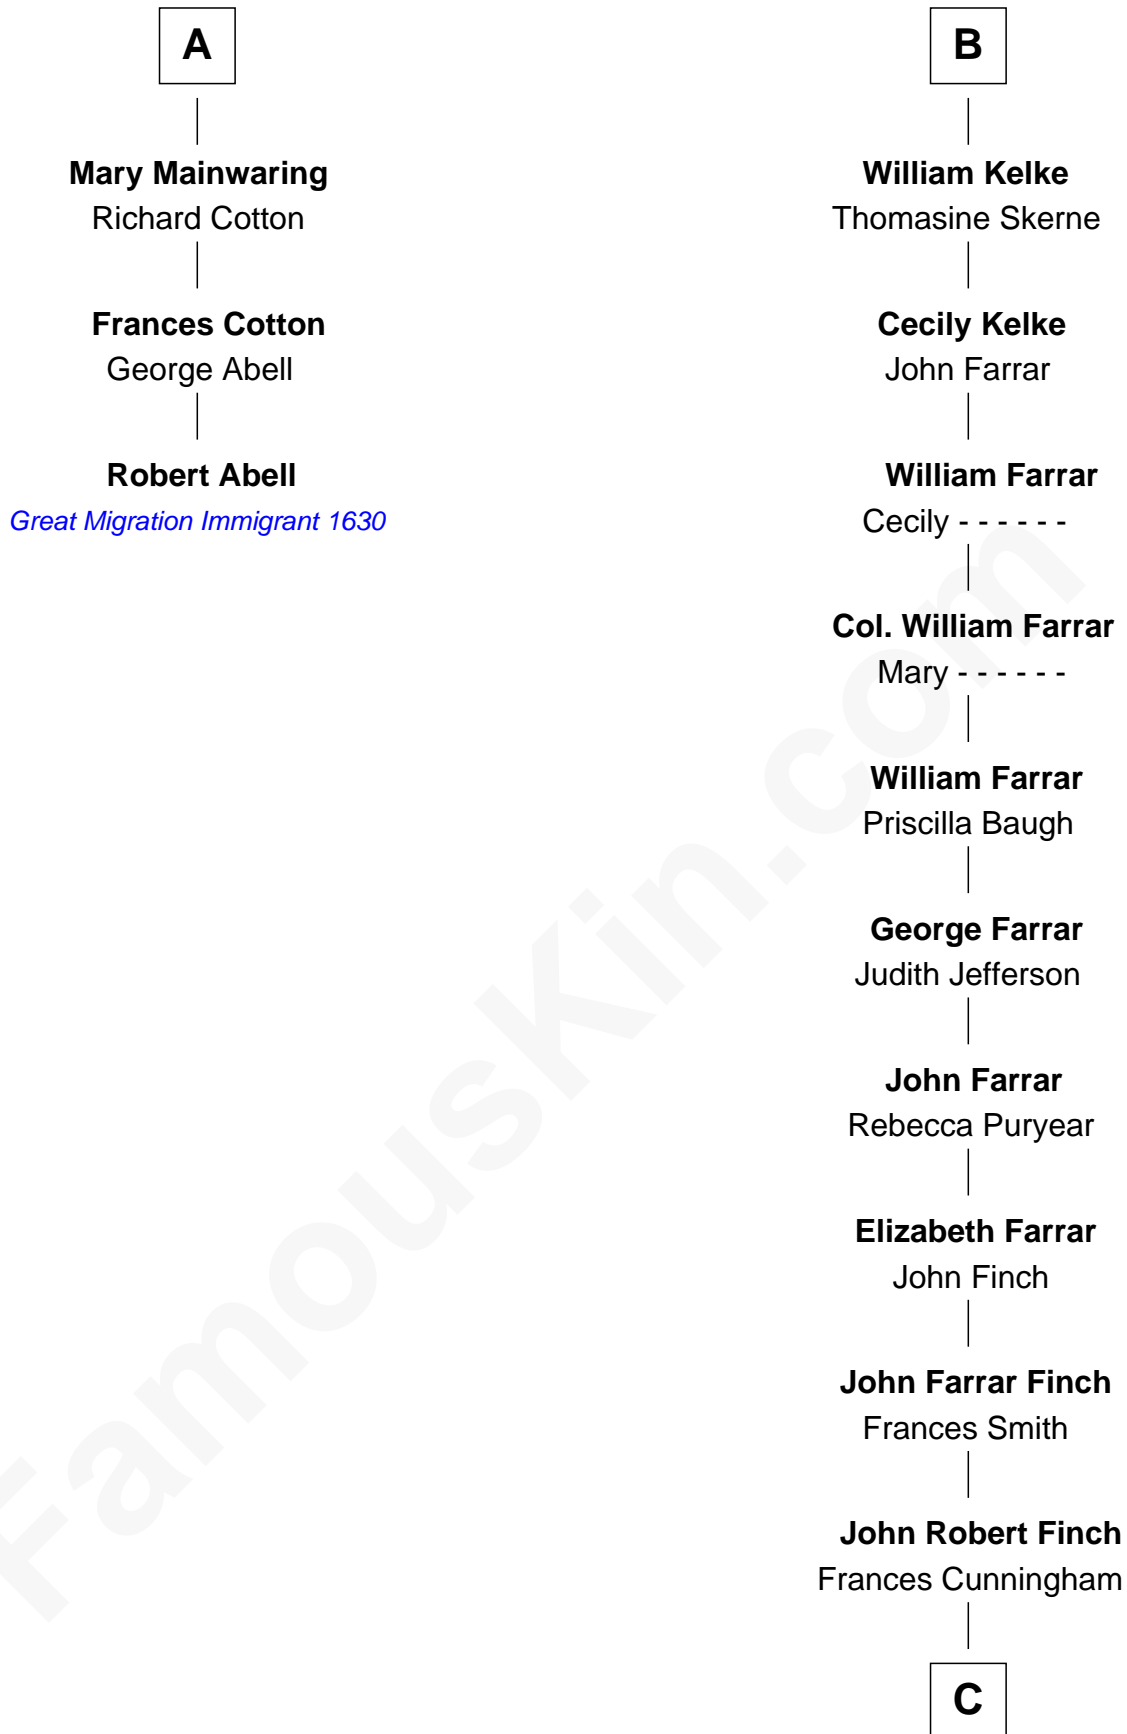

FamousKin.com Relationship Chart of

Robert Abell

(c1605 - 1663) Great Migration Immigrant 1630

9th cousin 10 times removed of

Harper Lee

Author of *To Kill a Mockingbird*

Sir Thomas de Beauchamp

Katherine de Mortimer

Sir William Beauchamp

Joan Fitzalan

Joan Beauchamp

James Butler

Elizabeth Butler

John Talbot

Ann Talbot

Sir Henry Vernon

Elizabeth Vernon

Sir Robert Corbet

Dorothy Corbet

Sir Richard Mainwaring

Sir Arthur Mainwaring

Margaret Mainwaring

A

Philippa de Beauchamp

Sir Robert Hildyard

Katherine Hildyard

William Girlington

Isabel Girlington

Christopher Kelke

B

C

James Cunningham Finch