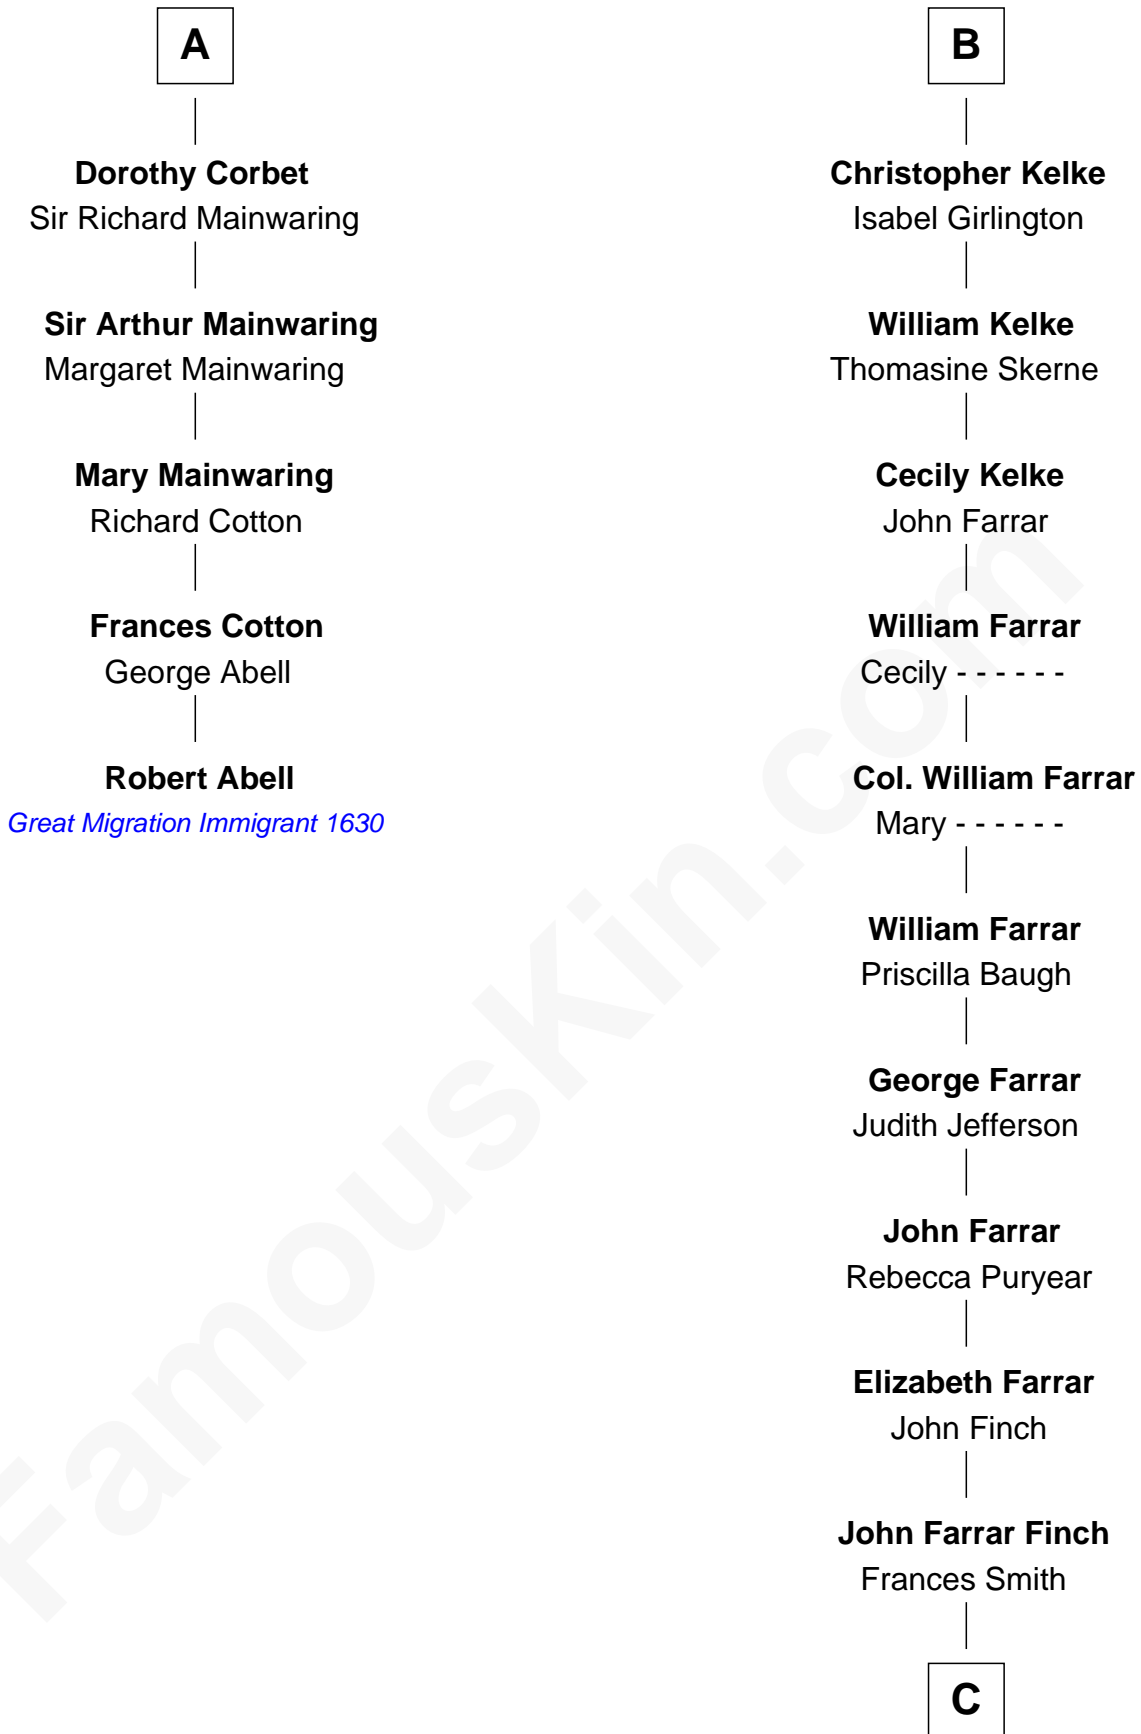

FamousKin.com Relationship Chart of

Robert Abell

(c1605 - 1663) Great Migration Immigrant 1630

11th cousin 9 times removed of

Harper Lee

Author of *To Kill a Mockingbird*

Henry Plantagenet
Maud de Chaworth

C

John Robert Finch
Frances Cunningham

James Cunningham Finch
Ellen Rivers Williams

Frances Cunningham Finch
Amasa Coleman Lee

Harper Lee
Author of To Kill a Mockingbird

FamousKin.com