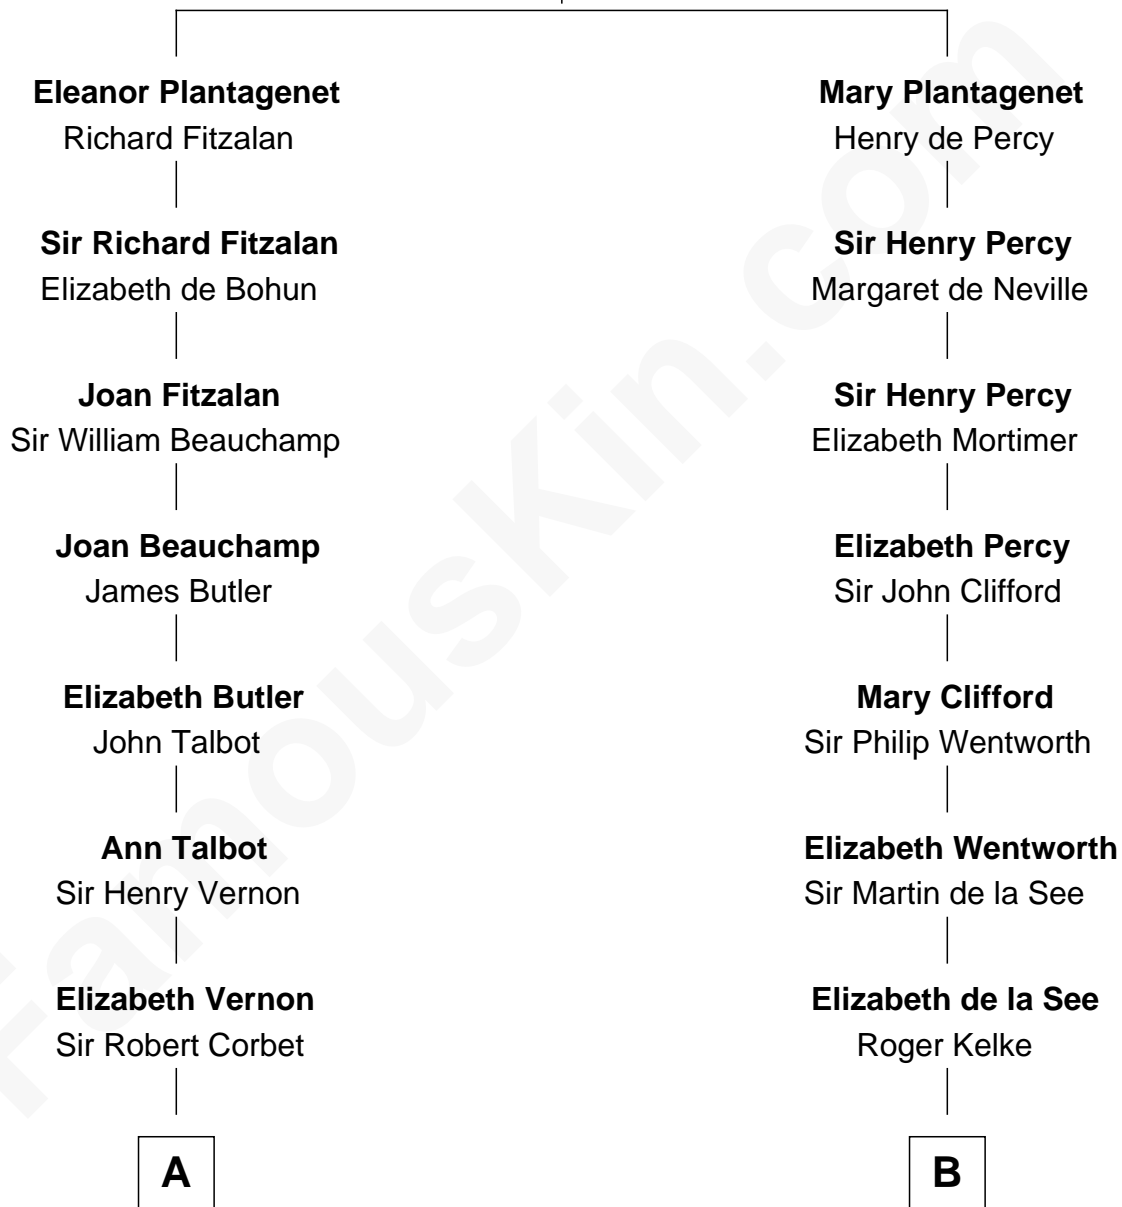

FamousKin.com Relationship Chart of

Robert Abell

(c1605 - 1663) Great Migration Immigrant 1630

11th cousin 9 times removed of

Harper Lee

Author of *To Kill a Mockingbird*

Henry Plantagenet
Maud de Chaworth

C