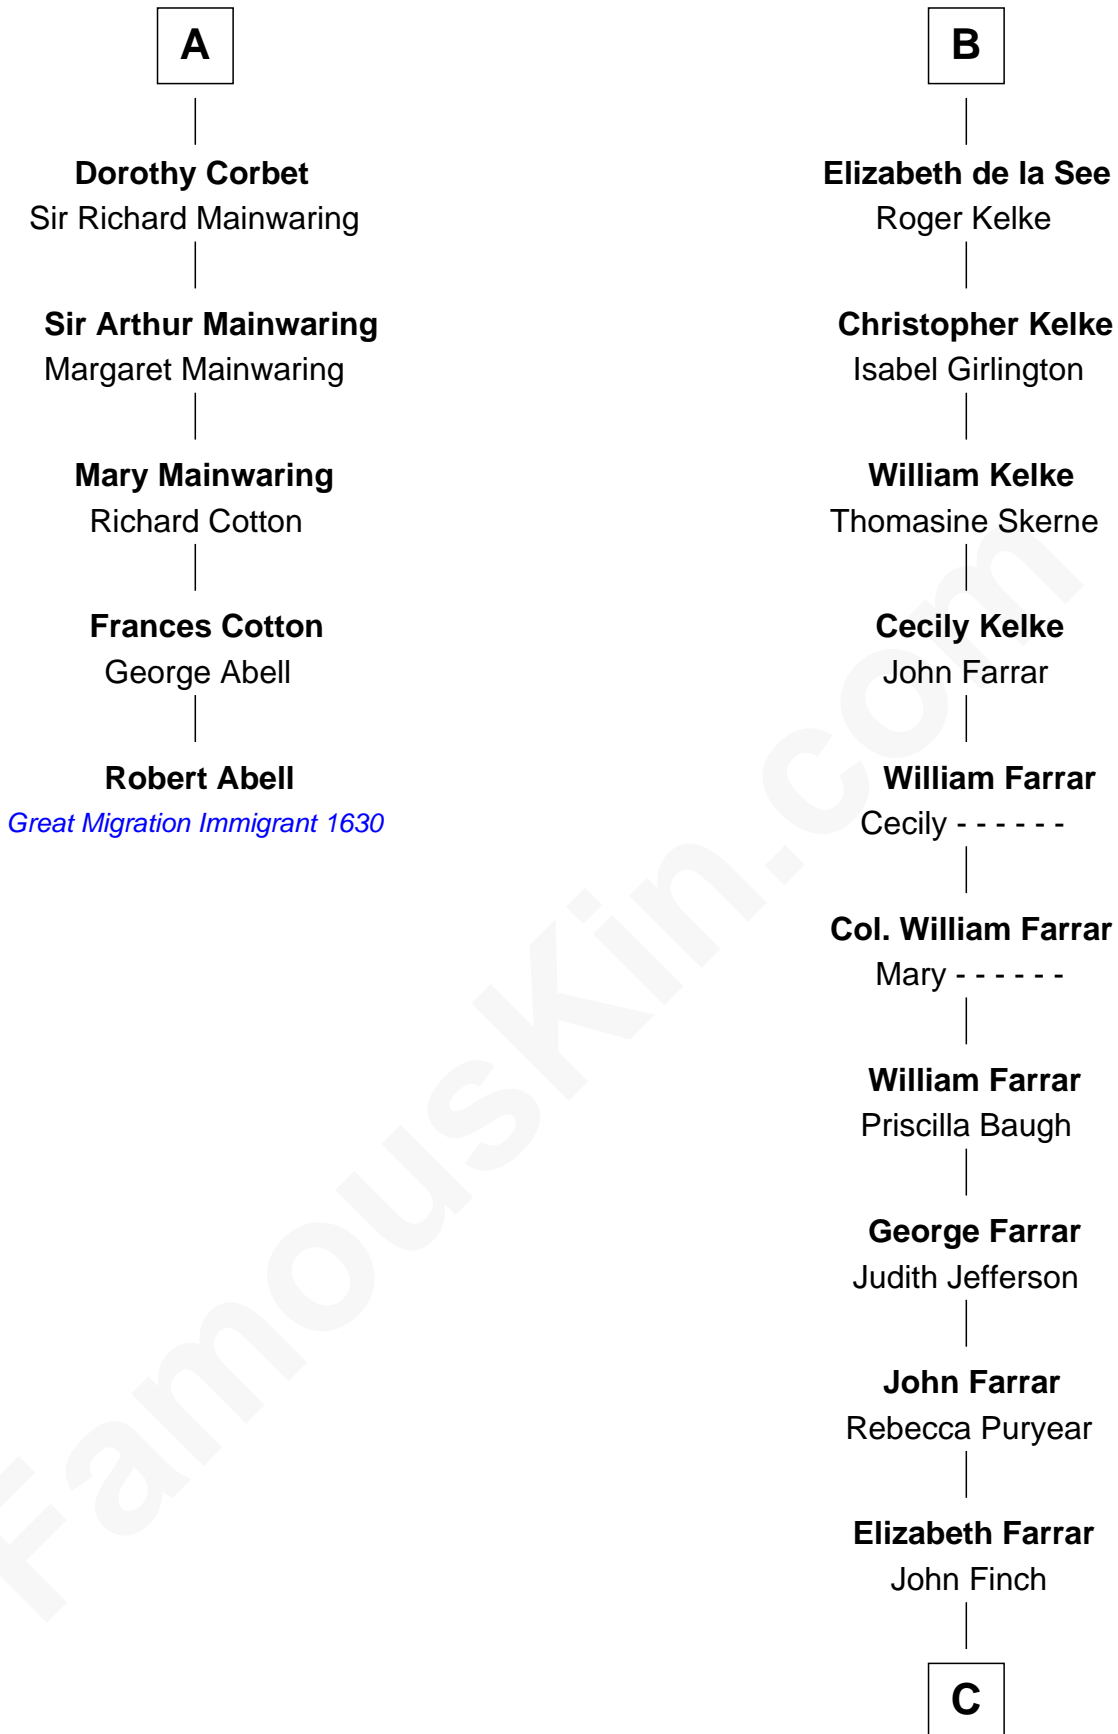

# FamousKin.com Relationship Chart of

**Robert Abell**

(c1605 - 1663) Great Migration Immigrant 1630

11th cousin 10 times removed of

**Harper Lee**

Author of *To Kill a Mockingbird*

**C**

John Farrar Finch

Frances Smith

John Robert Finch

Frances Cunningham

James Cunningham Finch

Ellen Rivers Williams

Frances Cunningham Finch

Amasa Coleman Lee

**Harper Lee**