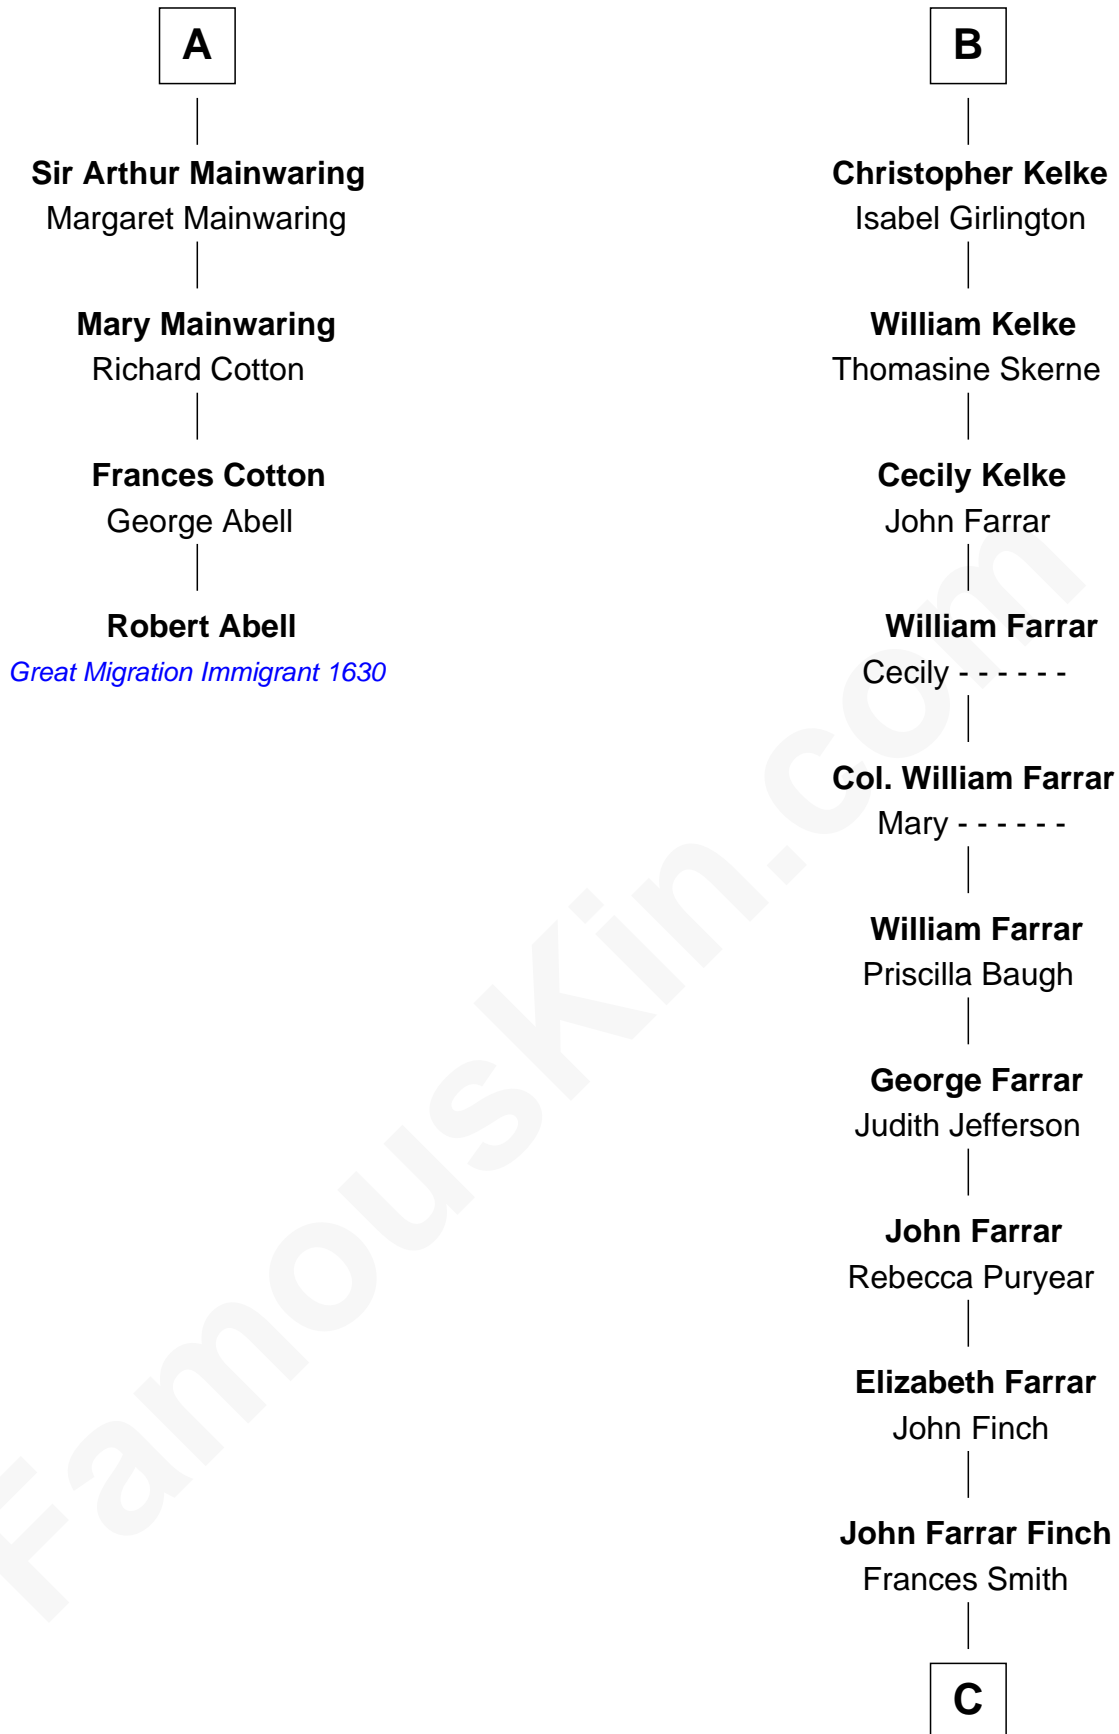

FamousKin.com Relationship Chart of

Robert Abell

(c1605 - 1663) *Great Migration Immigrant 1630*

10th cousin 10 times removed of

Harper Lee

Author of To Kill a Mockingbird

C

John Robert Finch
Frances Cunningham