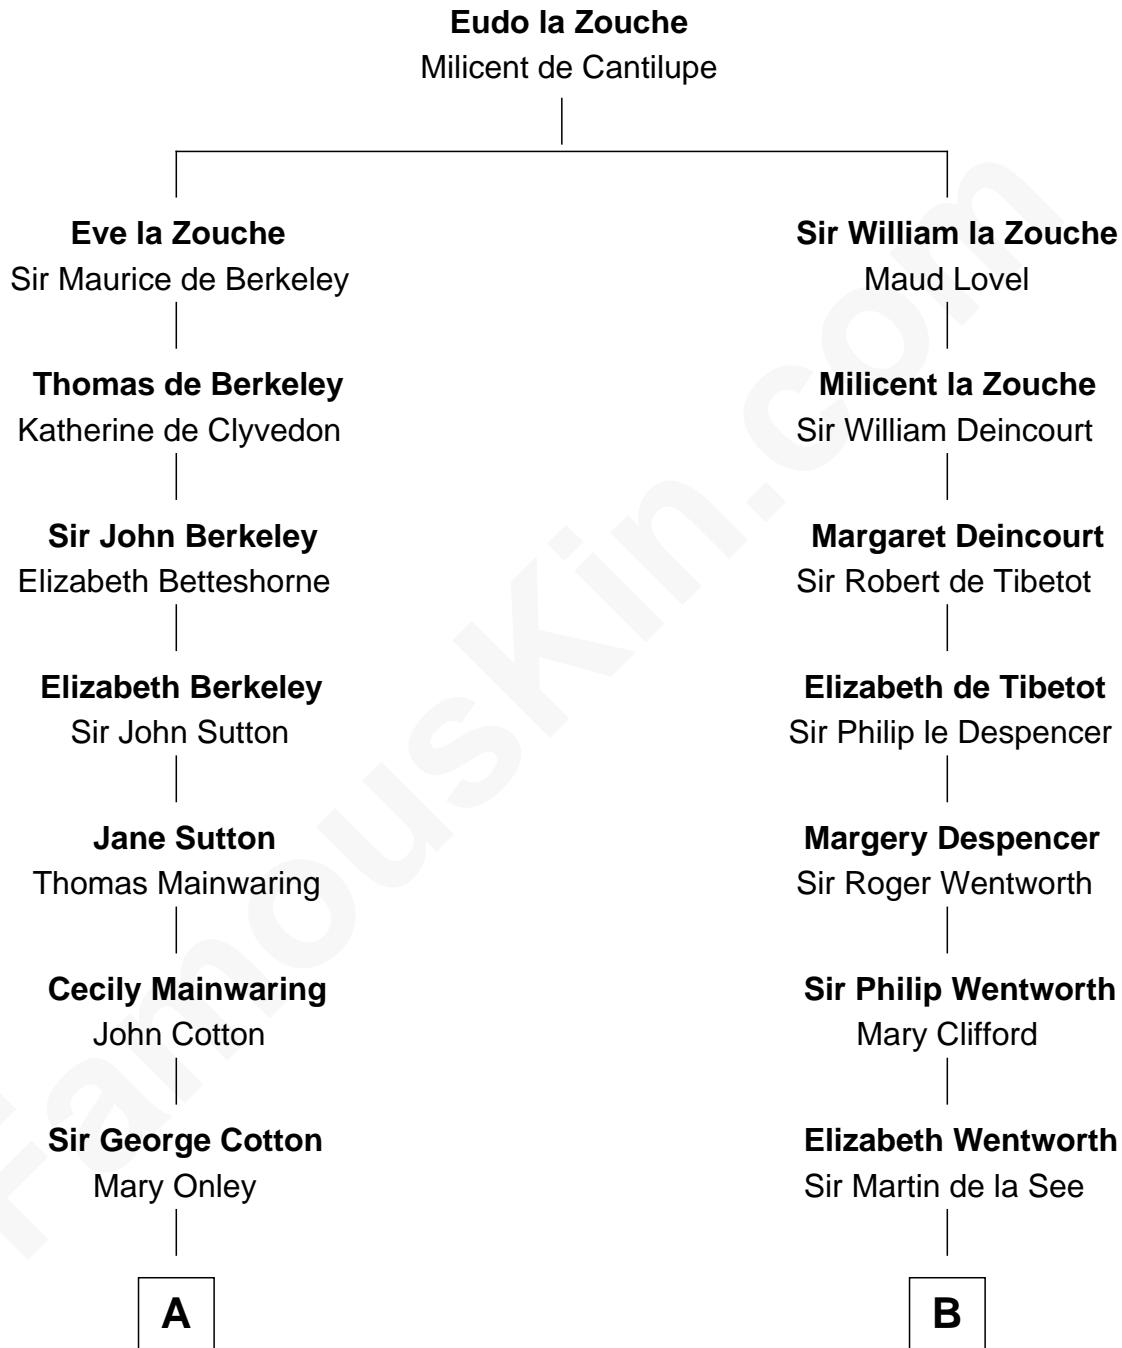

FamousKin.com Relationship Chart of

Robert Abell

(c1605 - 1663) Great Migration Immigrant 1630

9th cousin 12 times removed of

Harper Lee

Author of *To Kill a Mockingbird*

C

John Farrar Finch

Frances Smith

John Robert Finch

Frances Cunningham

James Cunningham Finch

Ellen Rivers Williams

Frances Cunningham Finch

Amasa Coleman Lee

Harper Lee