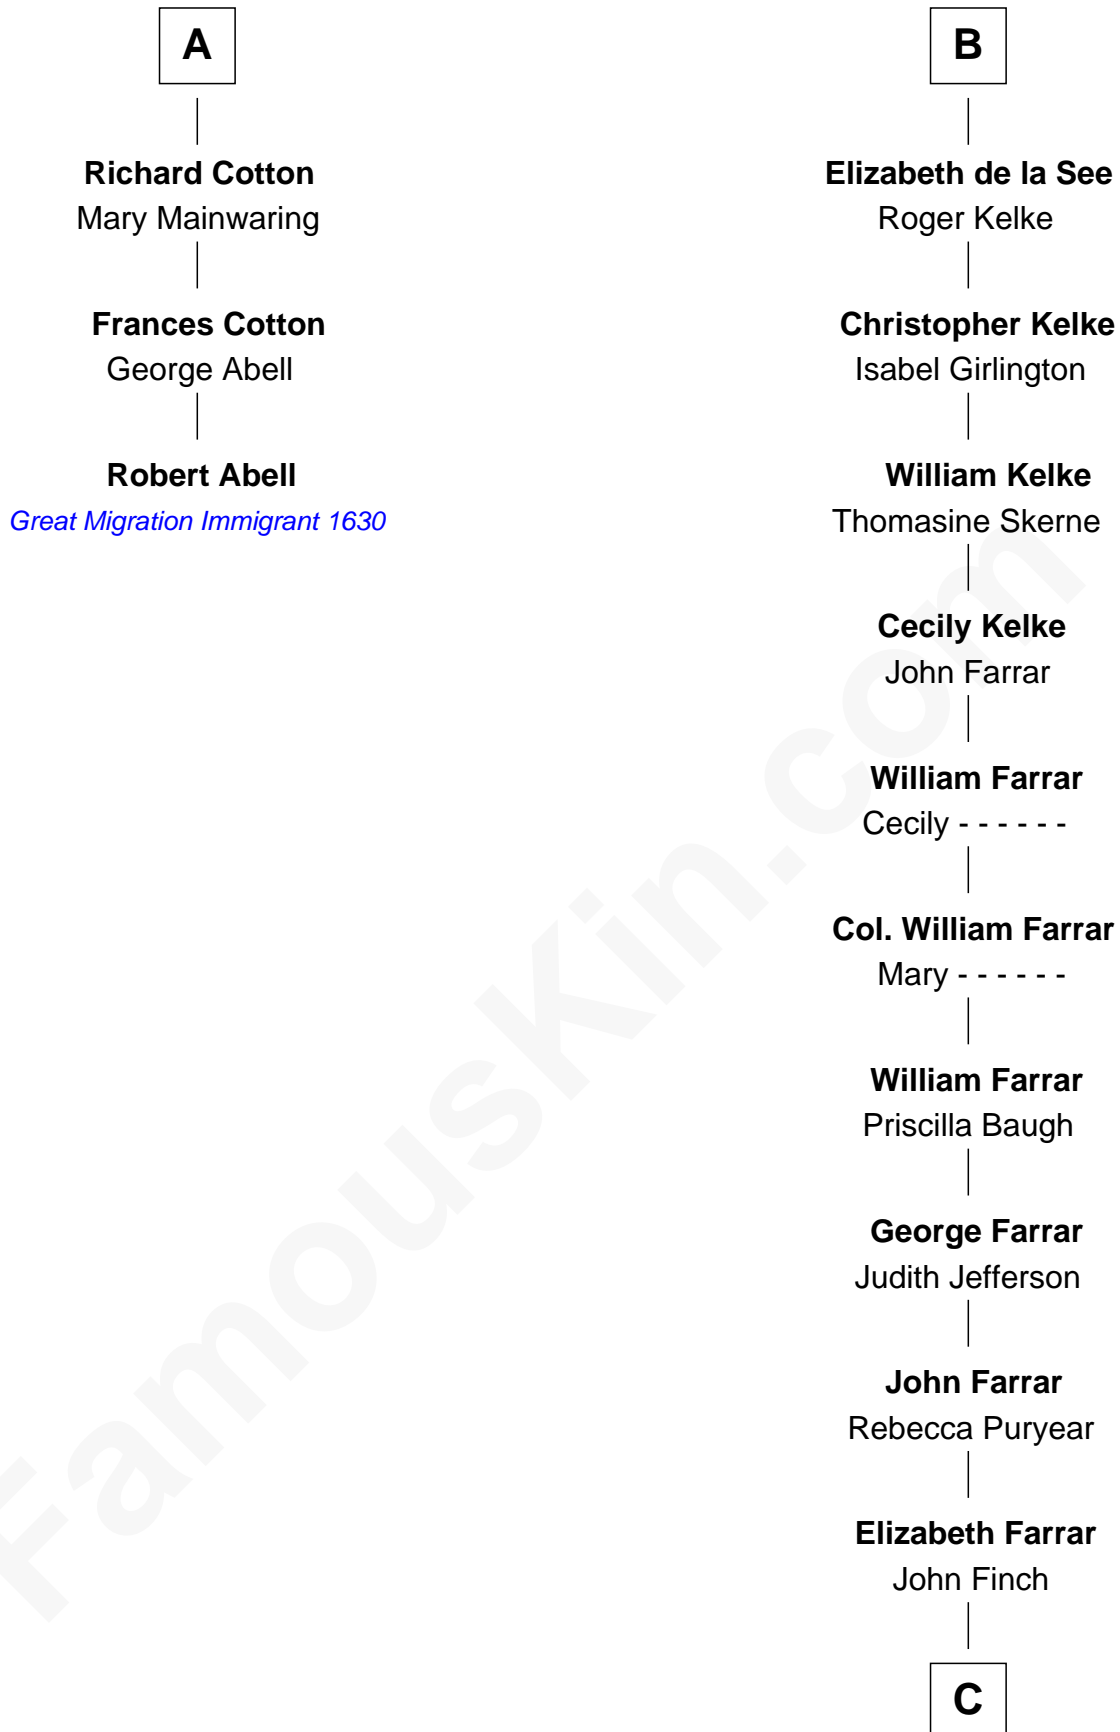

FamousKin.com Relationship Chart of

Robert Abell

(c1605 - 1663) Great Migration Immigrant 1630

9th cousin 12 times removed of

Harper Lee

Author of *To Kill a Mockingbird*

C

John Farrar Finch

Frances Smith

John Robert Finch

Frances Cunningham

James Cunningham Finch

Ellen Rivers Williams

Frances Cunningham Finch

Amasa Coleman Lee

Harper Lee