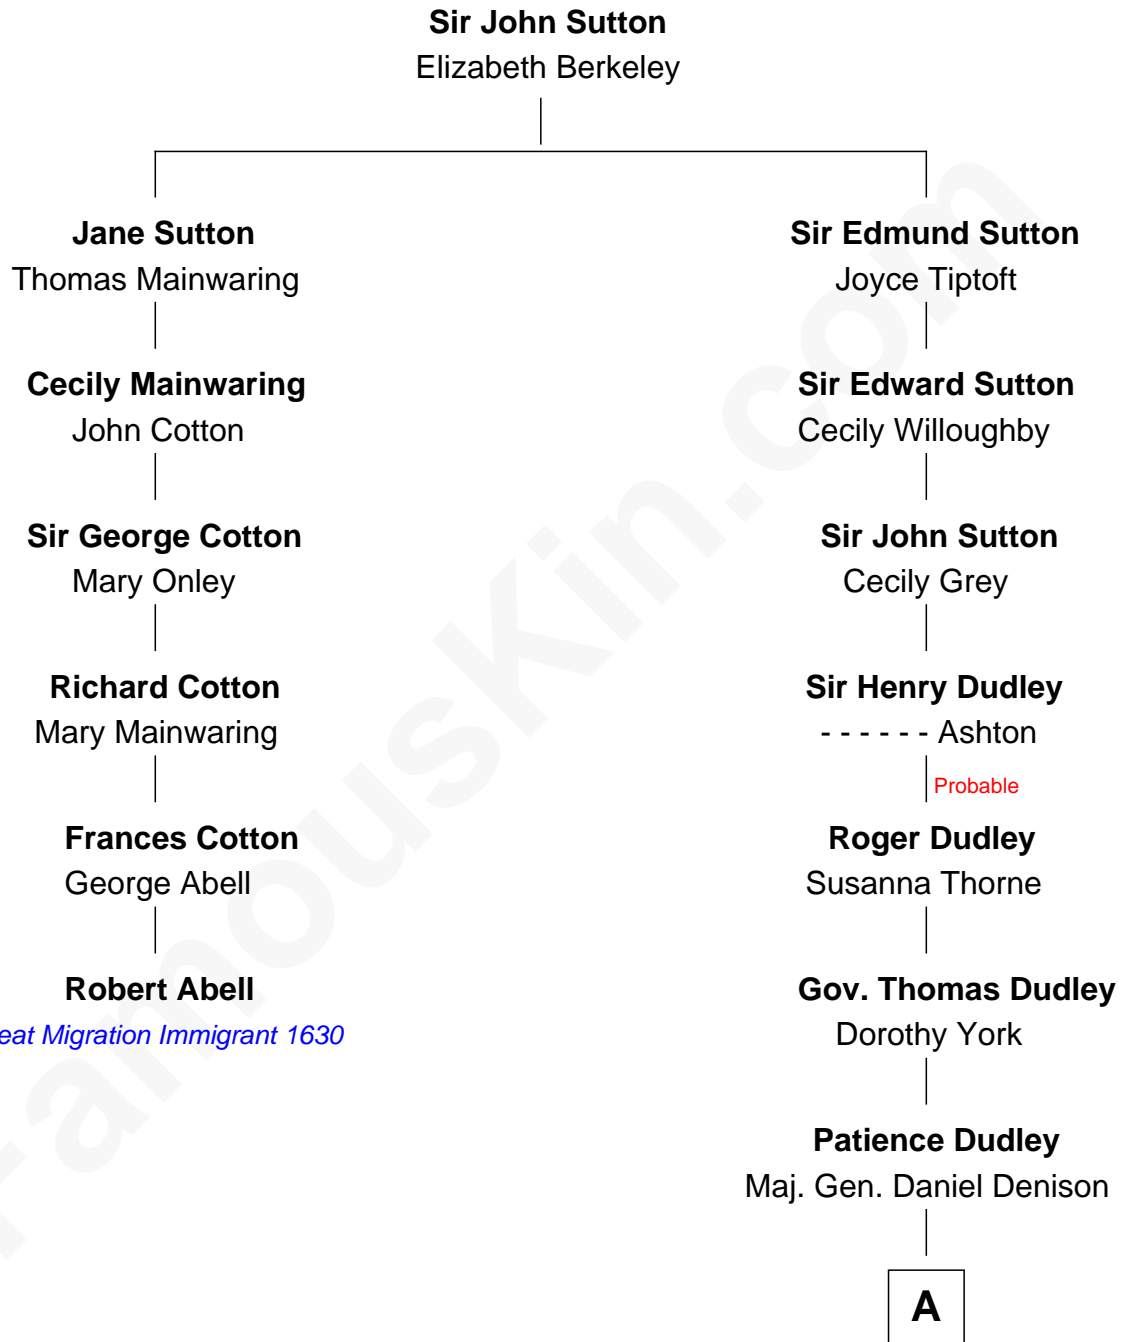

FamousKin.com Relationship Chart of

Robert Abell

(c1605 - 1663) *Great Migration Immigrant 1630*

5th cousin 13 times removed of

John Cena

Movie Actor and WWE Pro Wrestler

A

Elizabeth Denison

Lucy Lee

Horace Howard Watson

Thirza Hall Hobart

Agnes Lee Watson

Charles Nichols

Charles H. Nichols

Martha Emma Dix

Charles Nichols