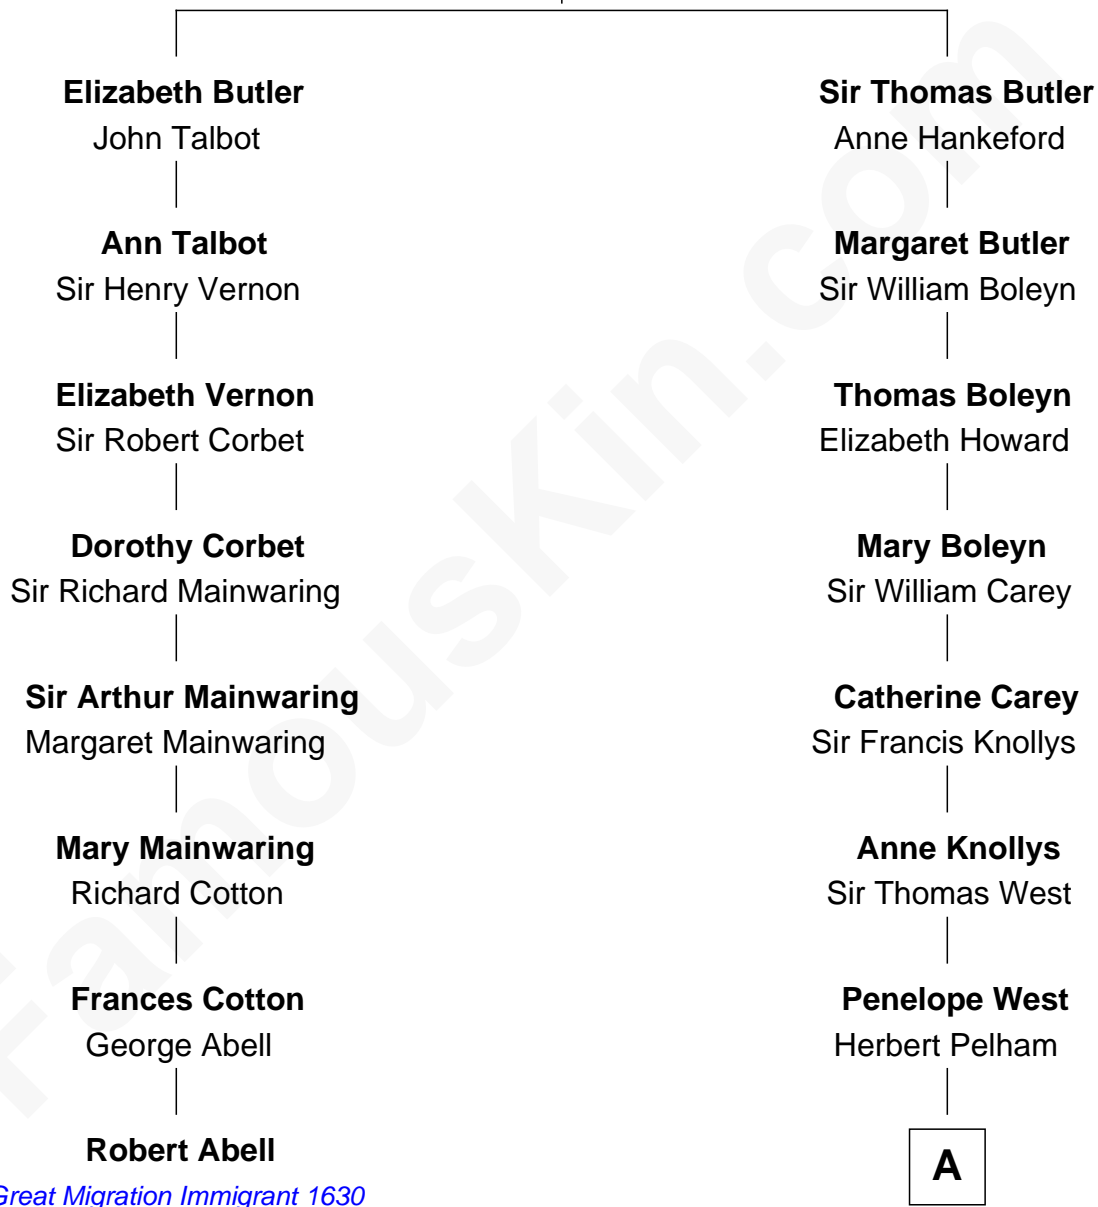

FamousKin.com Relationship Chart of

Robert Abell

(c1605 - 1663) *Great Migration Immigrant 1630*

7th cousin 12 times removed of

John Cena

Movie Actor and WWE Pro Wrestler

James Butler
Joan Beauchamp

A

Herbert Pelham
Jemima Waldegrave

Penelope Pelham
Gov. Josiah Winslow

Isaac Winslow
Sarah Wensley

Elizabeth Winslow
Benjamin Marston

Patience Marston
Elkanah Watson

Col. Marston Watson
Lucy Lee

Horace Howard Watson
Thirza Hall Hobart