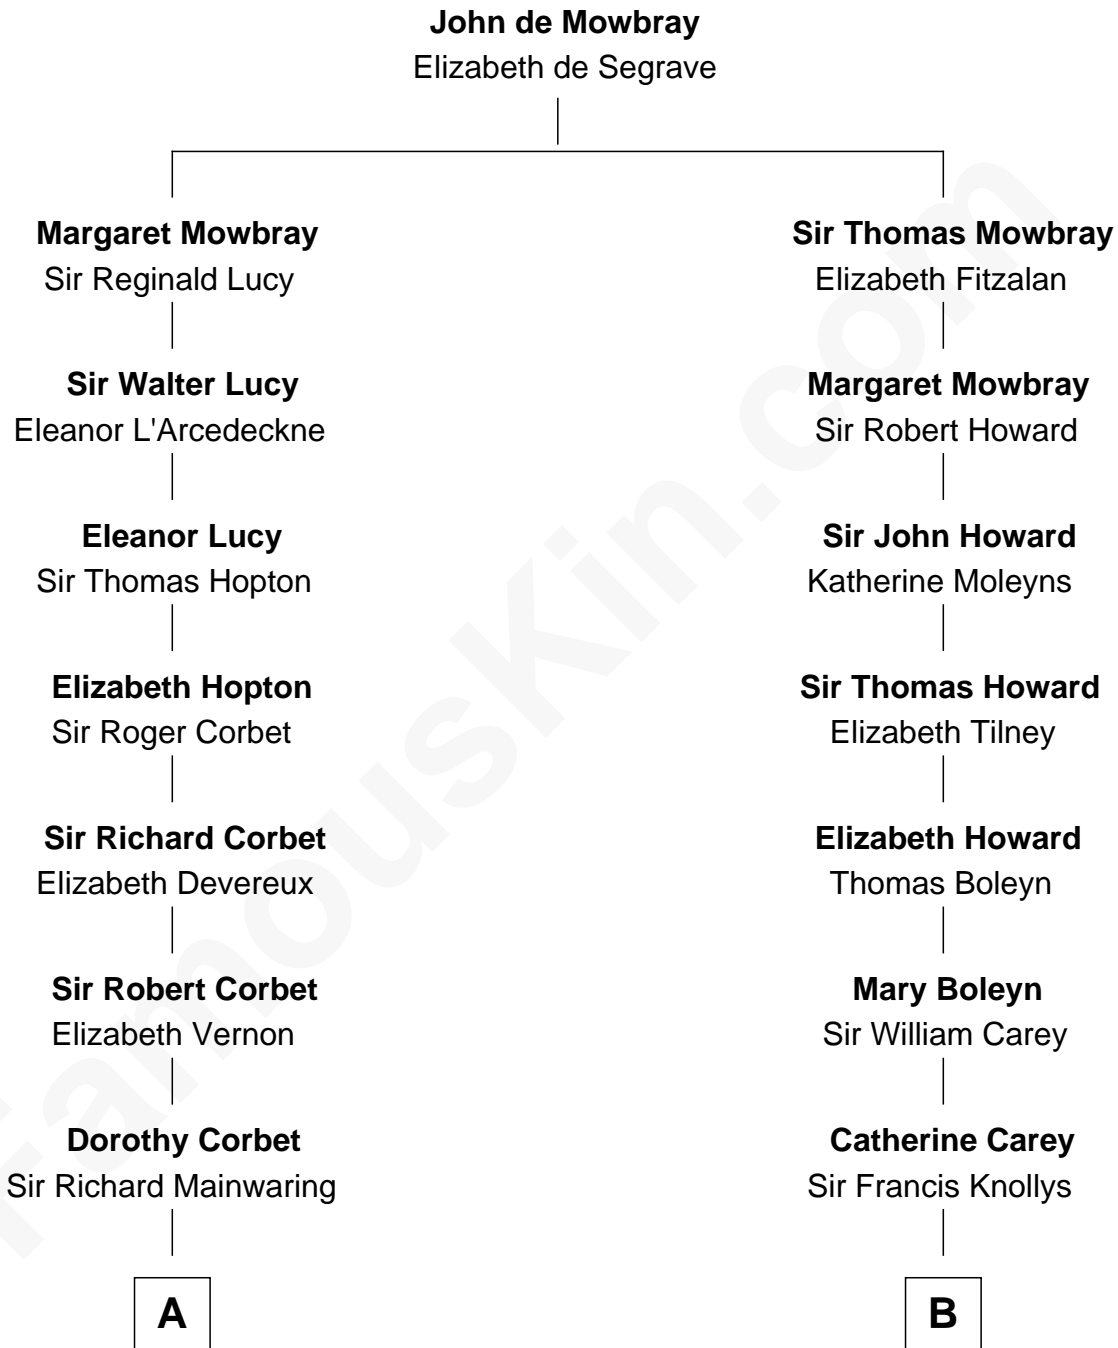

FamousKin.com Relationship Chart of

Robert Abell

(c1605 - 1663) Great Migration Immigrant 1630

10th cousin 11 times removed of

John Cena

Movie Actor and WWE Pro Wrestler

C

Charles H. Nichols