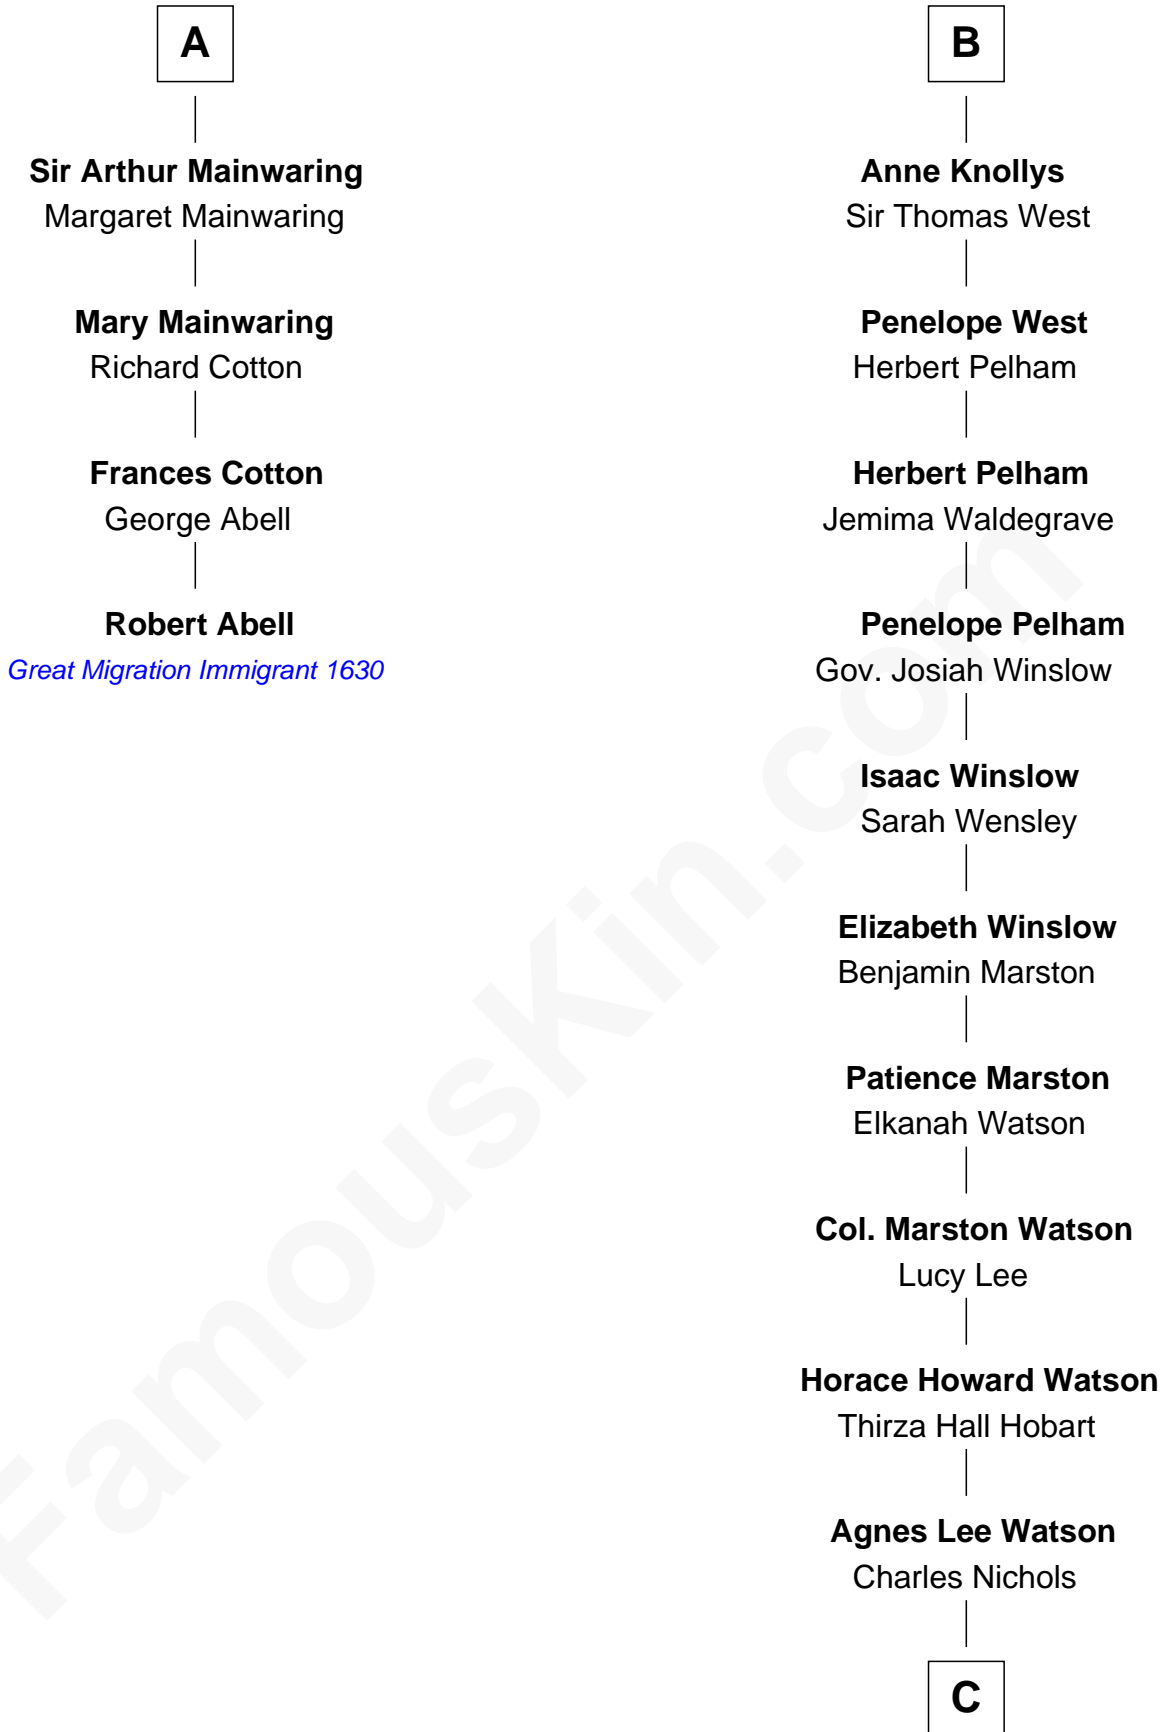

FamousKin.com Relationship Chart of

Robert Abell

(c1605 - 1663) Great Migration Immigrant 1630

10th cousin 11 times removed of

John Cena

Movie Actor and WWE Pro Wrestler

C

Charles H. Nichols