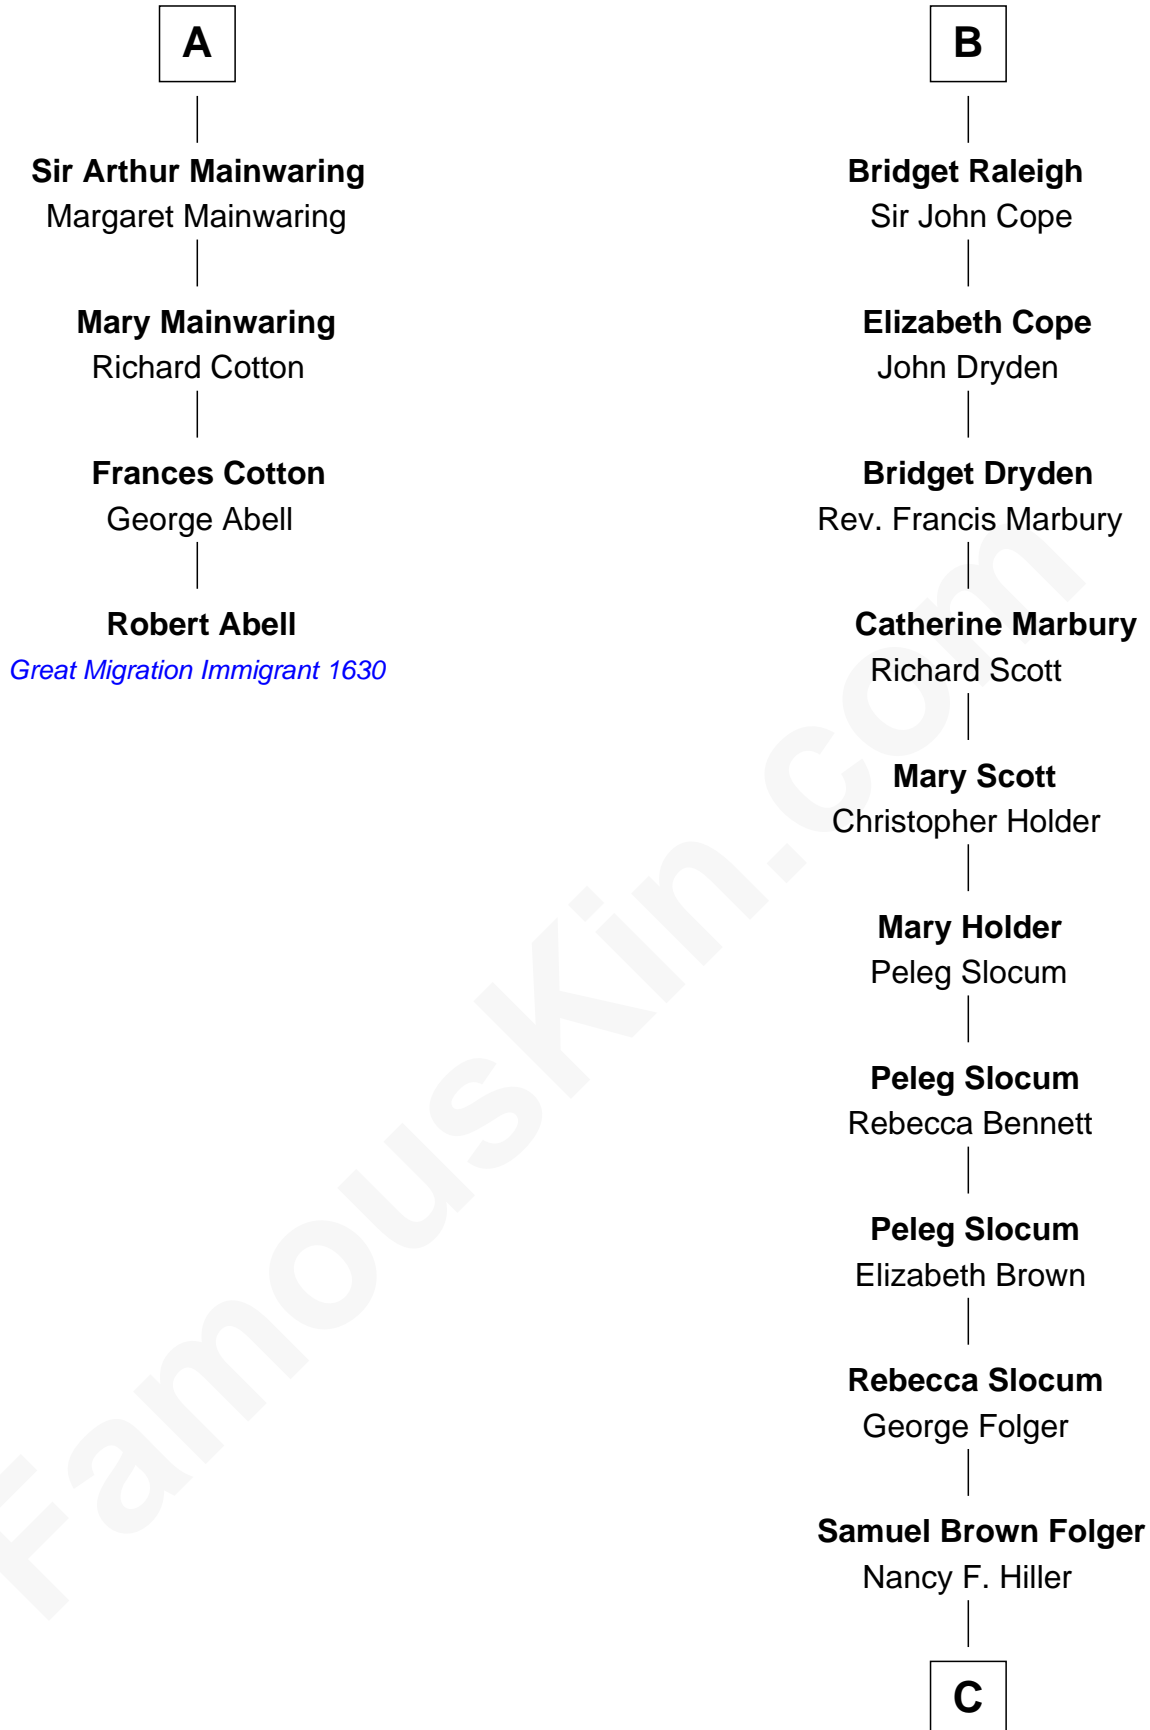

## Relationship Chart of

### Robert Abell

(c1605 - 1663) Great Migration Immigrant 1630

10th cousin 8 times removed of

### Henry Clay Folger

Founder of Folger Shakespeare Library and Chairman of Standard Oil

**Sir James le Boteler**

Eleanor de Bohun

**C**

Henry Clay Folger

Eliza Jane Clark

Henry Clay Folger