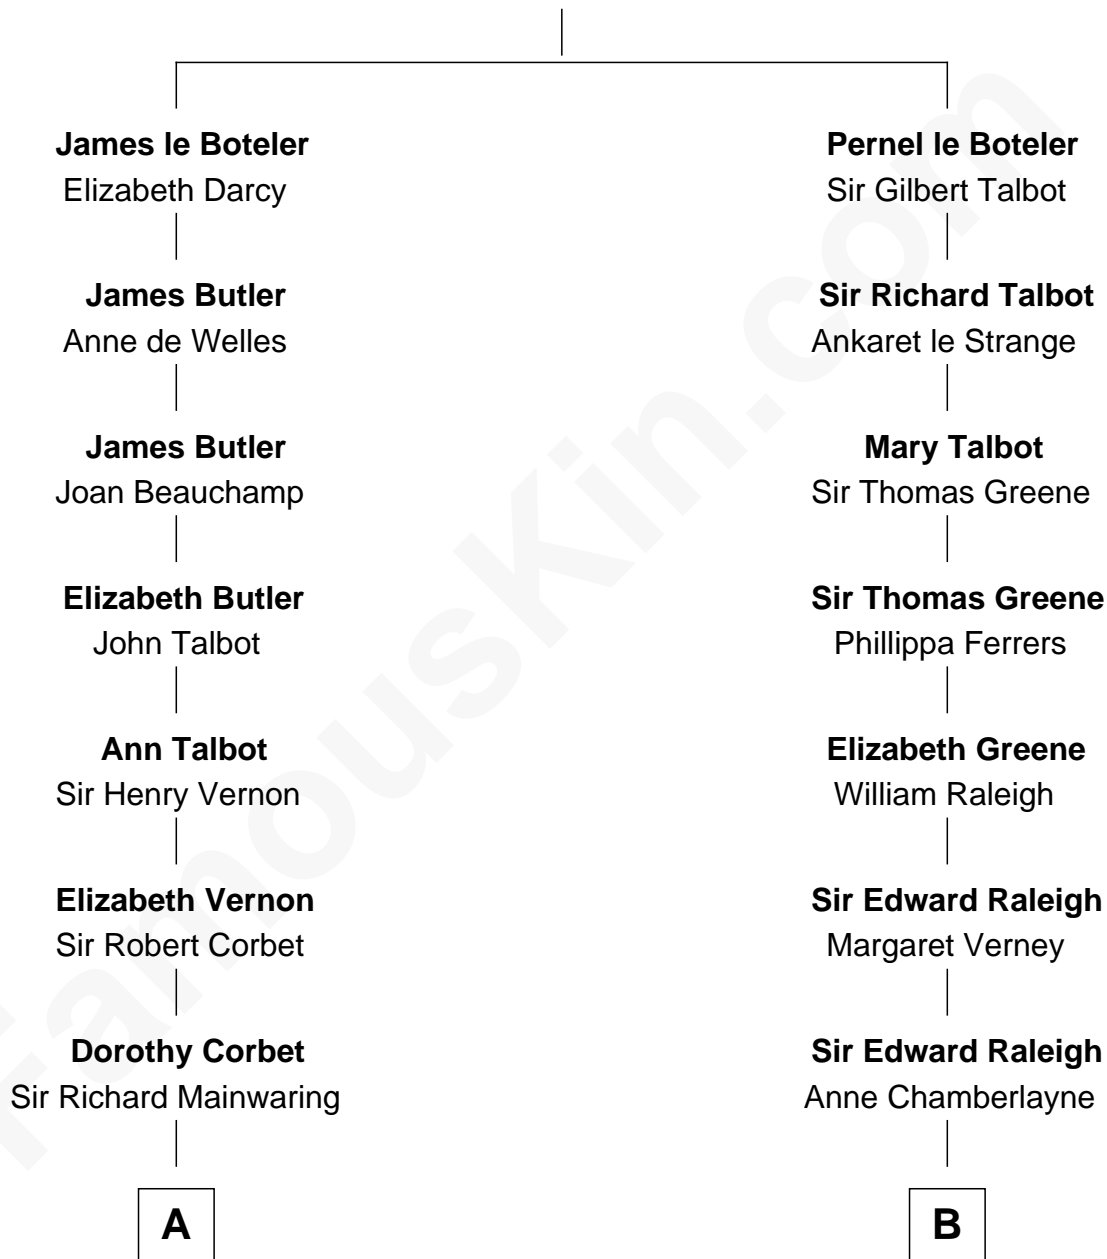

Henry Clay Folger

Founder of Folger Shakespeare Library and Chairman of Standard Oil

Sir James le Boteler

Eleanor de Bohun