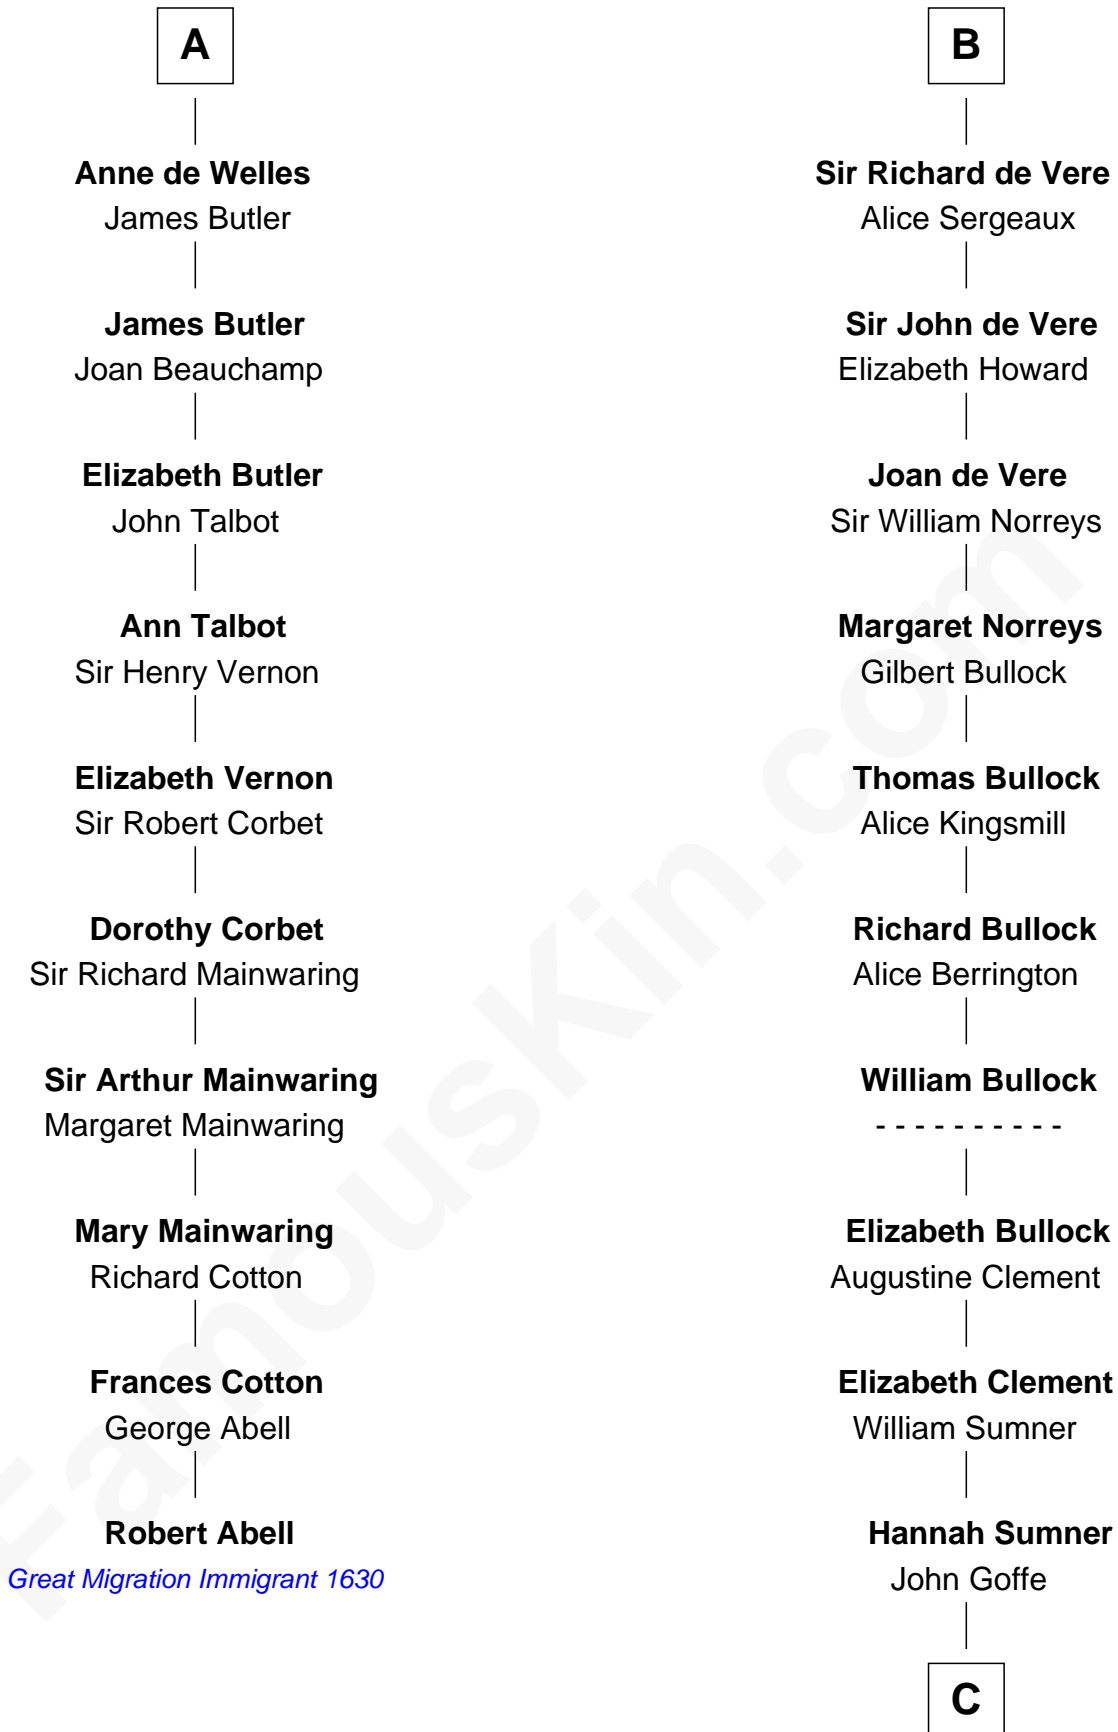

FamousKin.com Relationship Chart of

Robert Abell

(c1605 - 1663) *Great Migration Immigrant 1630*

16th cousin 3 times removed of

Samuel Howard

Boston Tea Party Participant

Robert Fitzrichard

Maud de St. Liz

C

—
William Goffe
Abigail Richardson

—
Martha Goffe
Ebenezer Howard

—
Samuel Howard
Boston Tea Party Participant

FamousKin.com