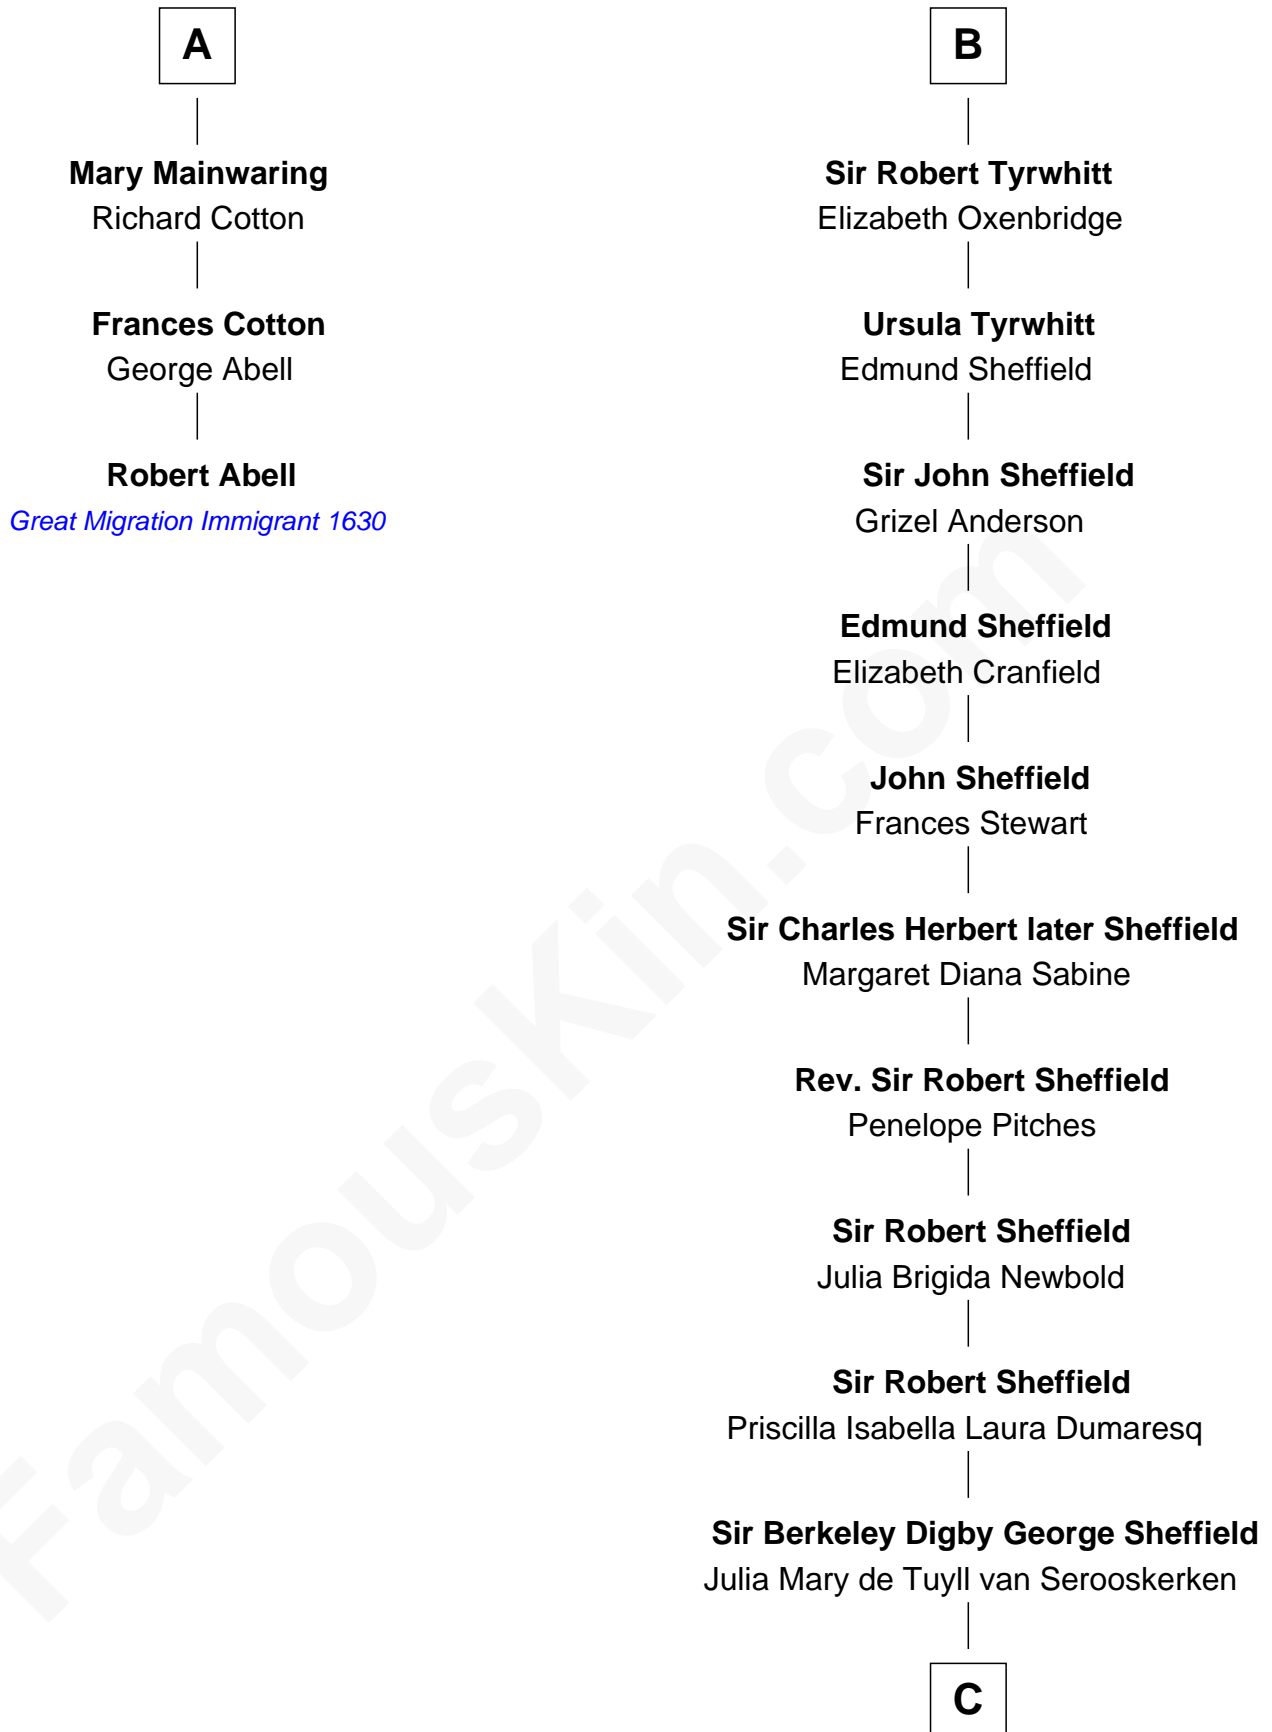

FamousKin.com

Relationship Chart of

Robert Abell

(c1605 - 1663) Great Migration Immigrant 1630

9th cousin 11 times removed of

Cara Delevingne

Fashion Model and Movie Actress

Sir Thomas de Beauchamp

Sir Henry Vernon

Elizabeth Vernon

Sir Robert Corbet

Dorothy Corbet

Sir Richard Mainwaring

Sir Arthur Mainwaring

Margaret Mainwaring

A

Elizabeth Hastings

Sir Robert Hildyard

Katherine Hildyard

William Girlington

Isabel Girlington

Sir William Tyrwhitt

B

C