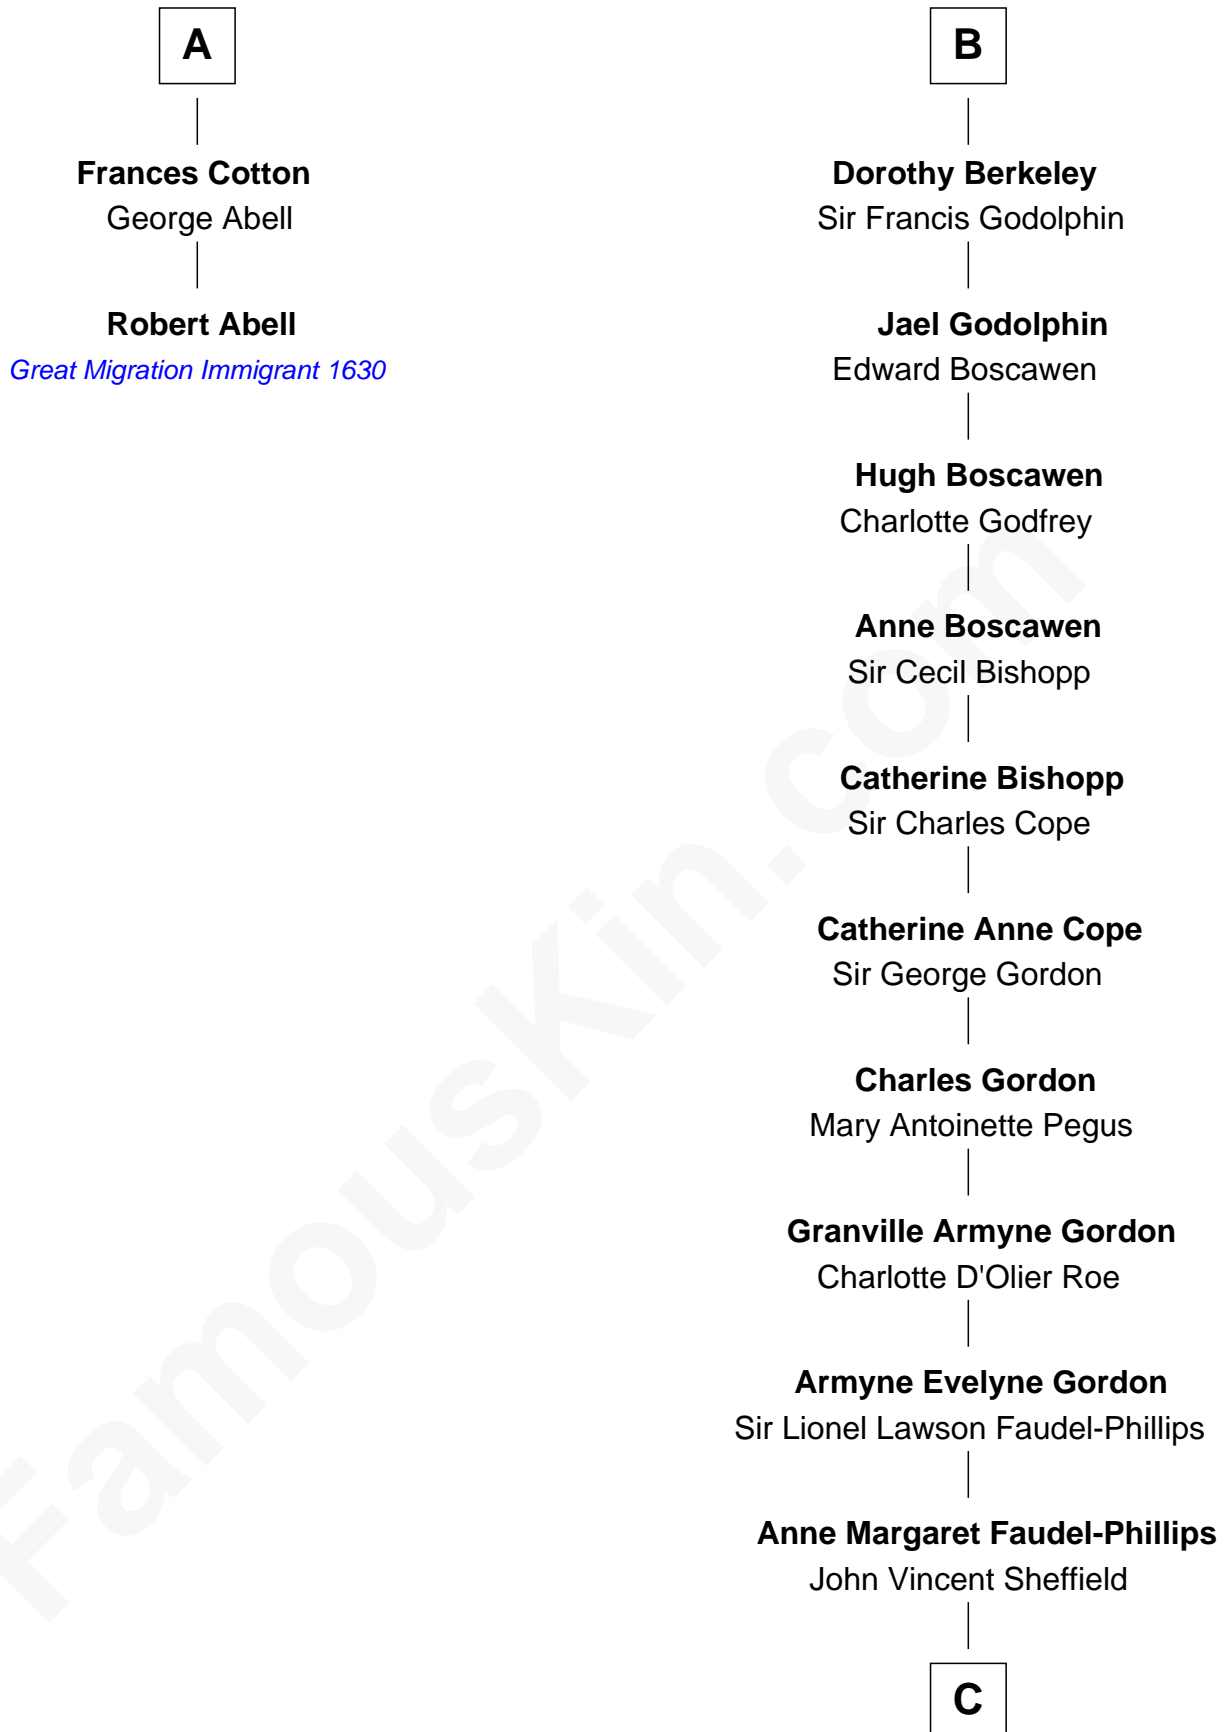

FamousKin.com

Relationship Chart of

Robert Abell

(c1605 - 1663) Great Migration Immigrant 1630

8th cousin 11 times removed of

Cara Delevingne

Fashion Model and Movie Actress

Sir Edmund Ferrers

Ellen Roche

C

Jane Armyne Sheffield
Sir Jocelyn Edward Greville Stevens

Pandora Anne Stevens
Charles Hamar Delevingne

Cara Delevingne
Model and Actress