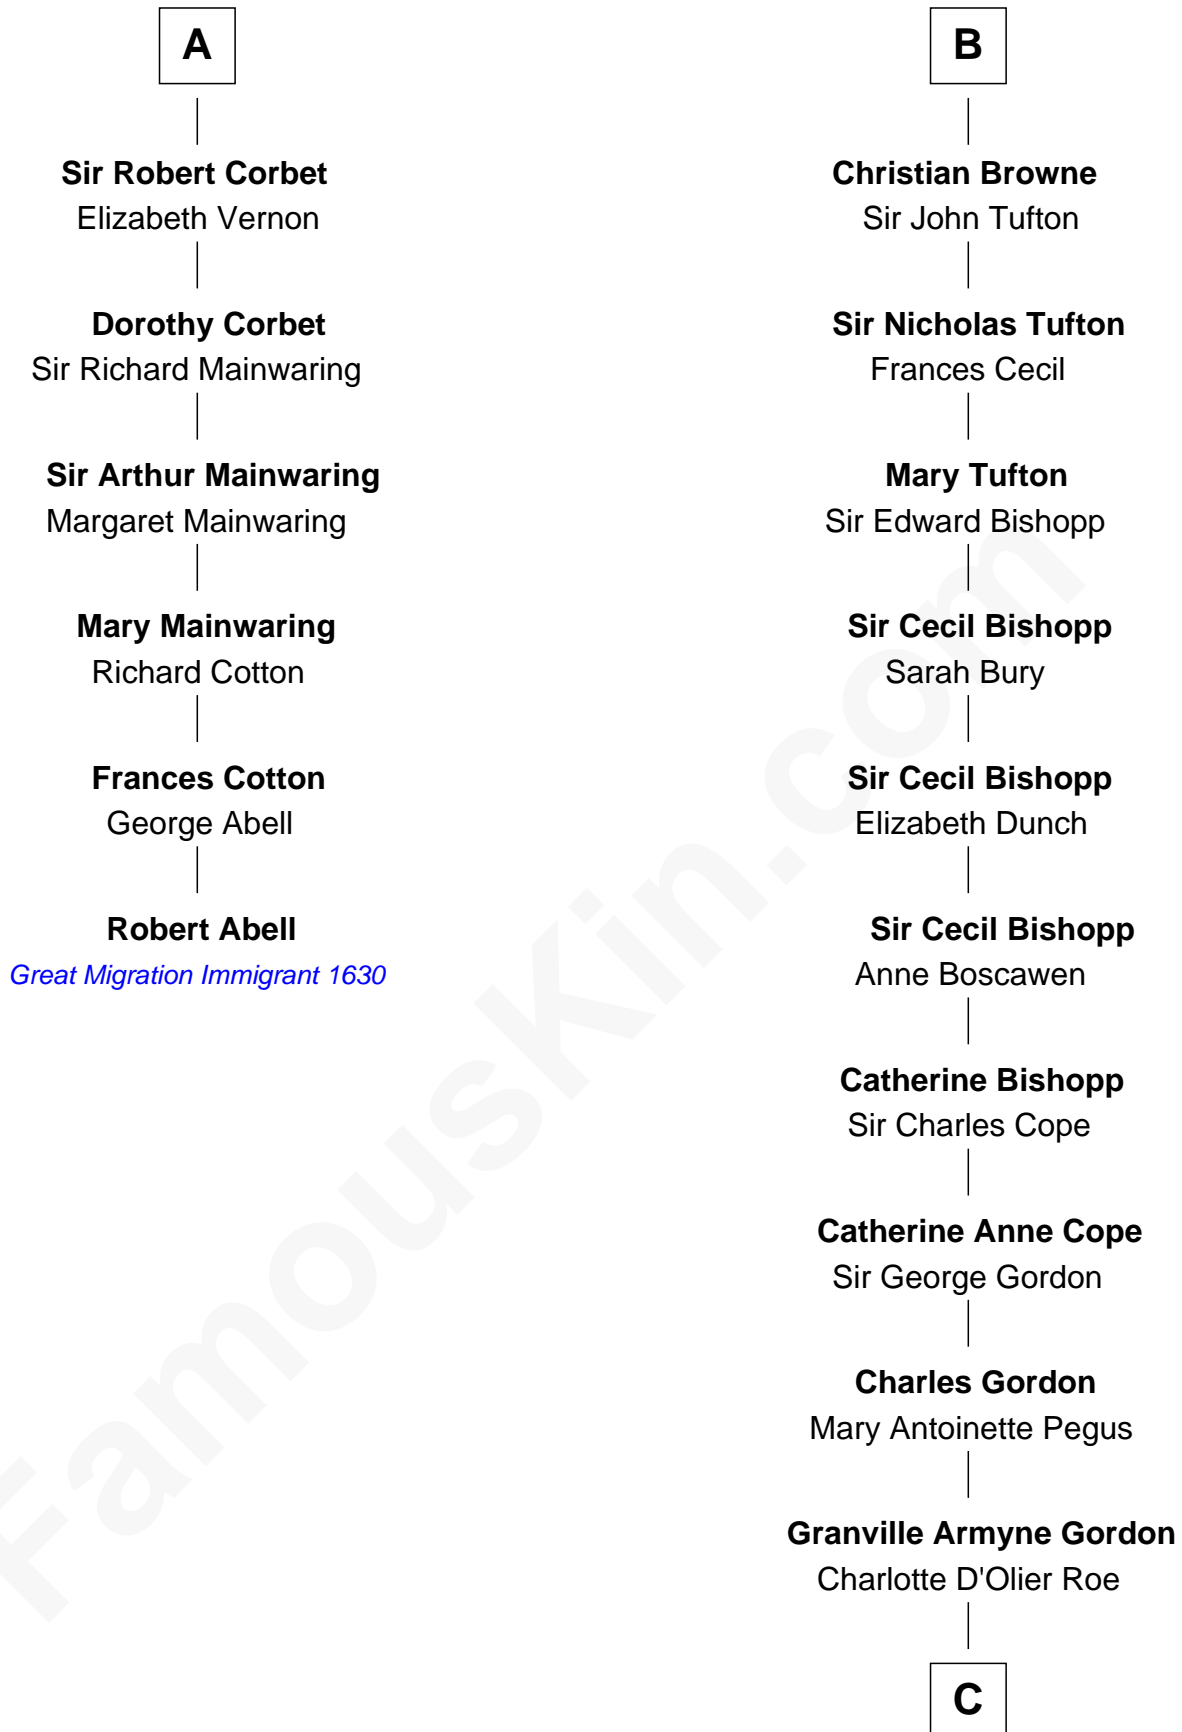

FamousKin.com Relationship Chart of

Robert Abell

(c1605 - 1663) Great Migration Immigrant 1630

12th cousin 9 times removed of

Cara Delevingne

Fashion Model and Movie Actress

C

Armyne Evelyne Gordon

Sir Lionel Lawson Faudel-Phillips

Anne Margaret Faudel-Phillips

John Vincent Sheffield

Jane Armyne Sheffield

Sir Jocelyn Edward Greville Stevens

Pandora Anne Stevens

Charles Hamar Delevingne

Cara Delevingne