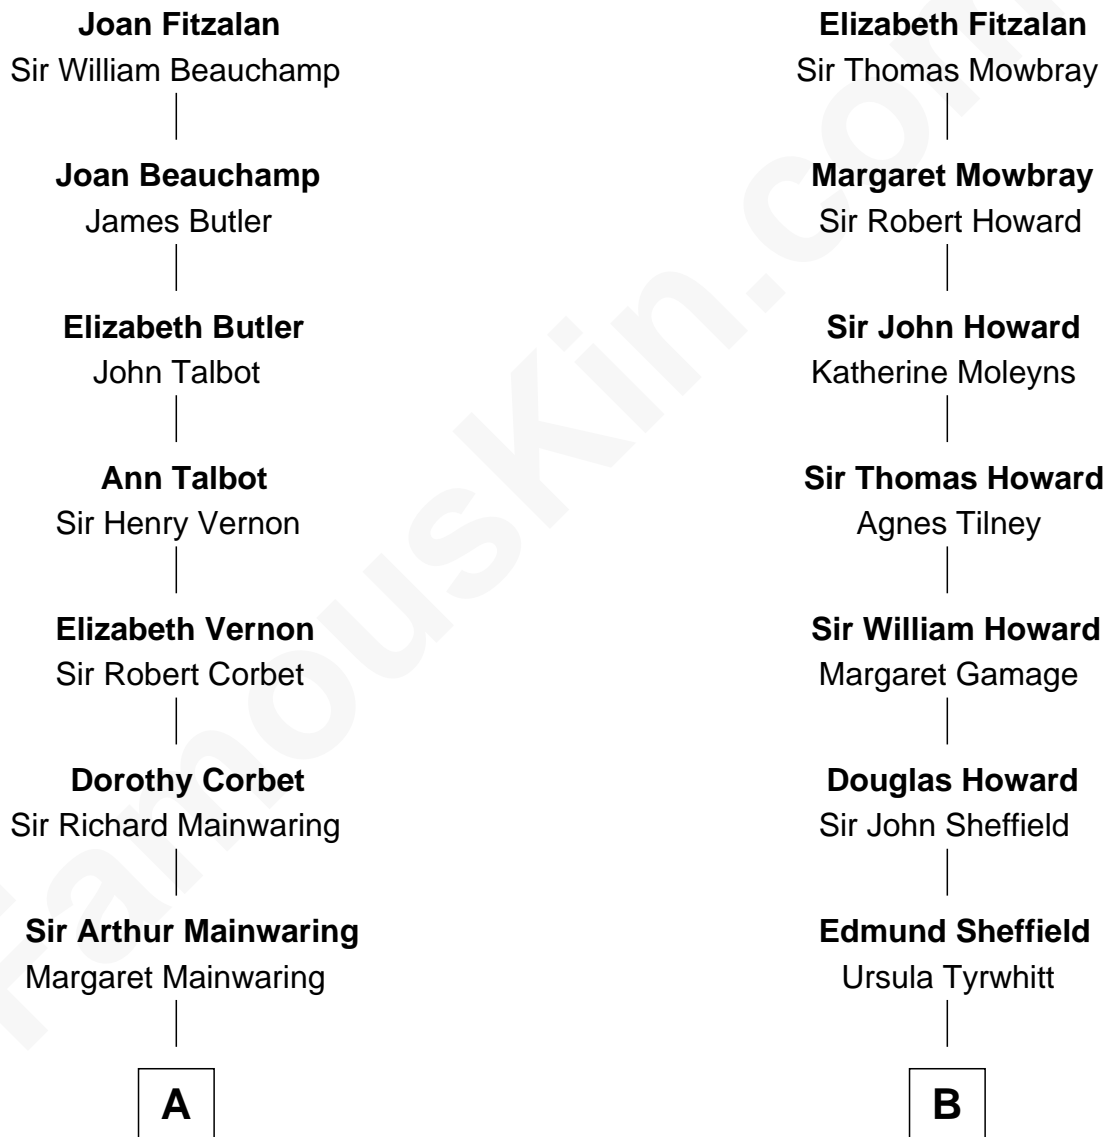

FamousKin.com Relationship Chart of

Robert Abell

(c1605 - 1663) Great Migration Immigrant 1630

9th cousin 9 times removed of

Cara Delevingne

Fashion Model and Movie Actress

Sir Richard Fitzalan

Elizabeth de Bohun