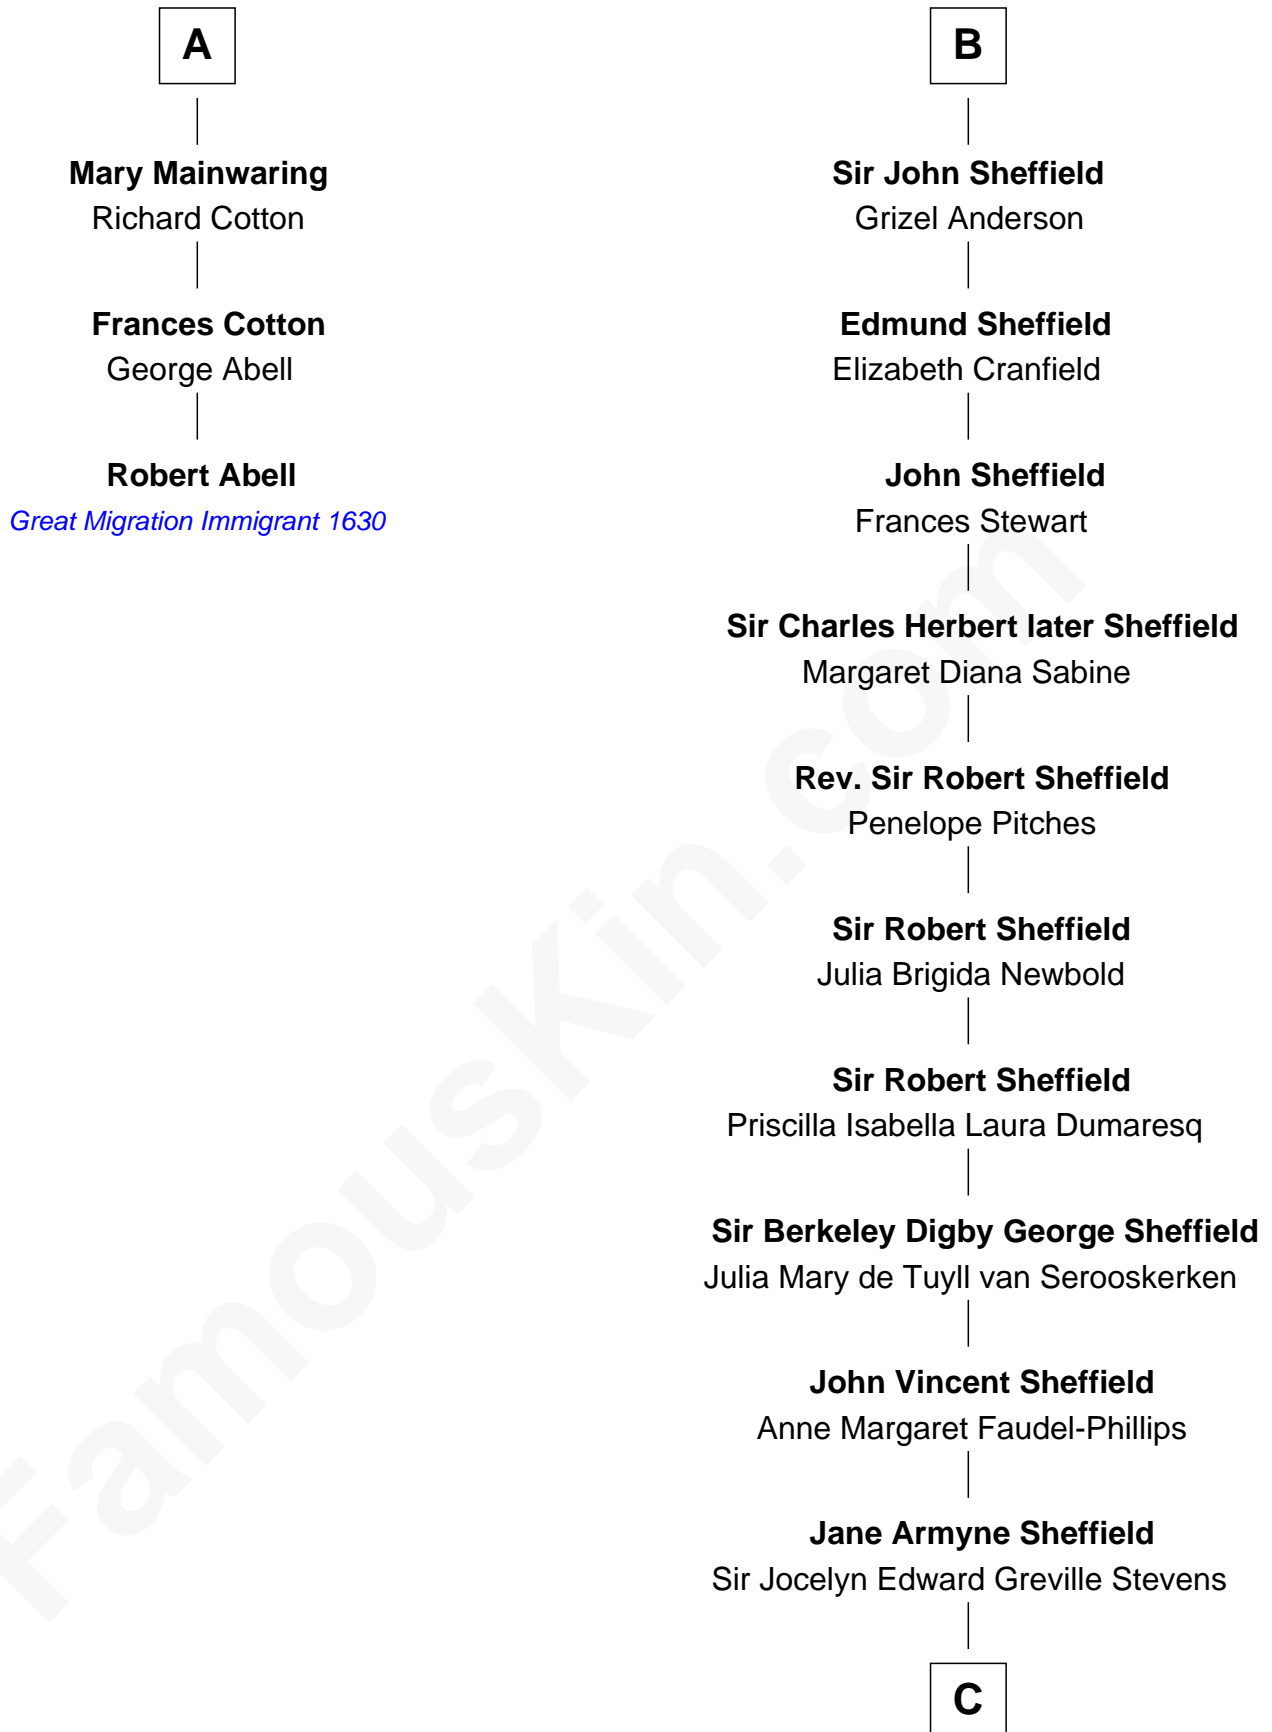

FamousKin.com Relationship Chart of

Robert Abell

(c1605 - 1663) Great Migration Immigrant 1630

9th cousin 9 times removed of

Cara Delevingne

Fashion Model and Movie Actress

Sir Richard Fitzalan

Elizabeth de Bohun

C

Pandora Anne Stevens
Charles Hamar Delevingne

Cara Delevingne
Model and Actress

FamousKin.com