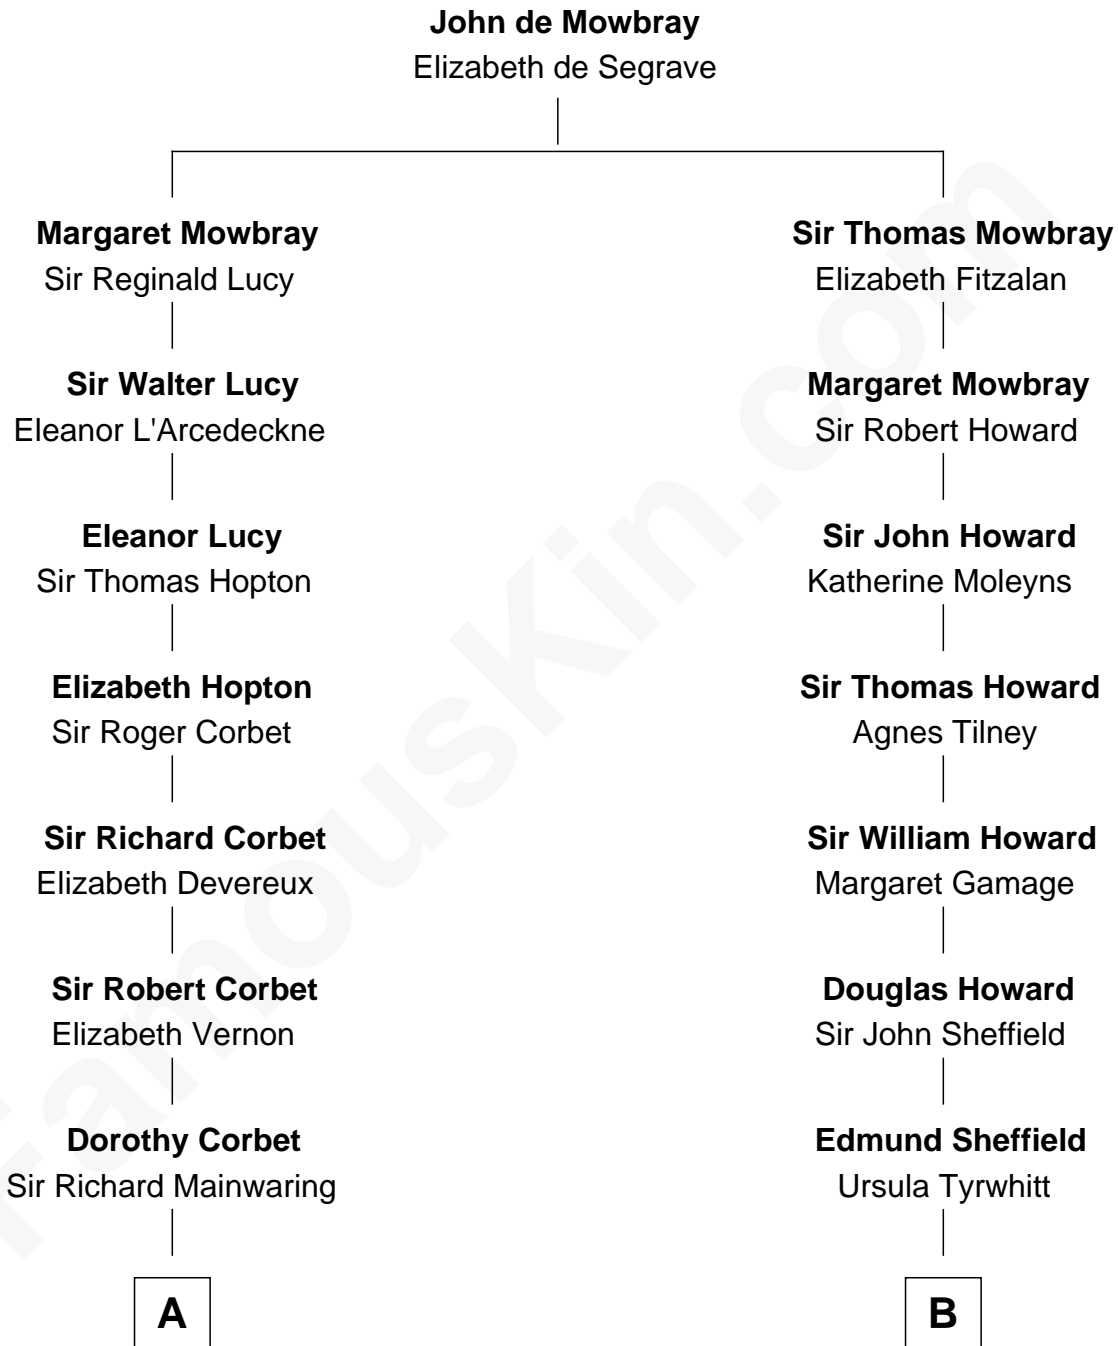

FamousKin.com Relationship Chart of

Robert Abell

(c1605 - 1663) Great Migration Immigrant 1630

10th cousin 8 times removed of

Cara Delevingne

Fashion Model and Movie Actress

C

Pandora Anne Stevens
Charles Hamar Delevingne

Cara Delevingne
Model and Actress

FamousKin.com