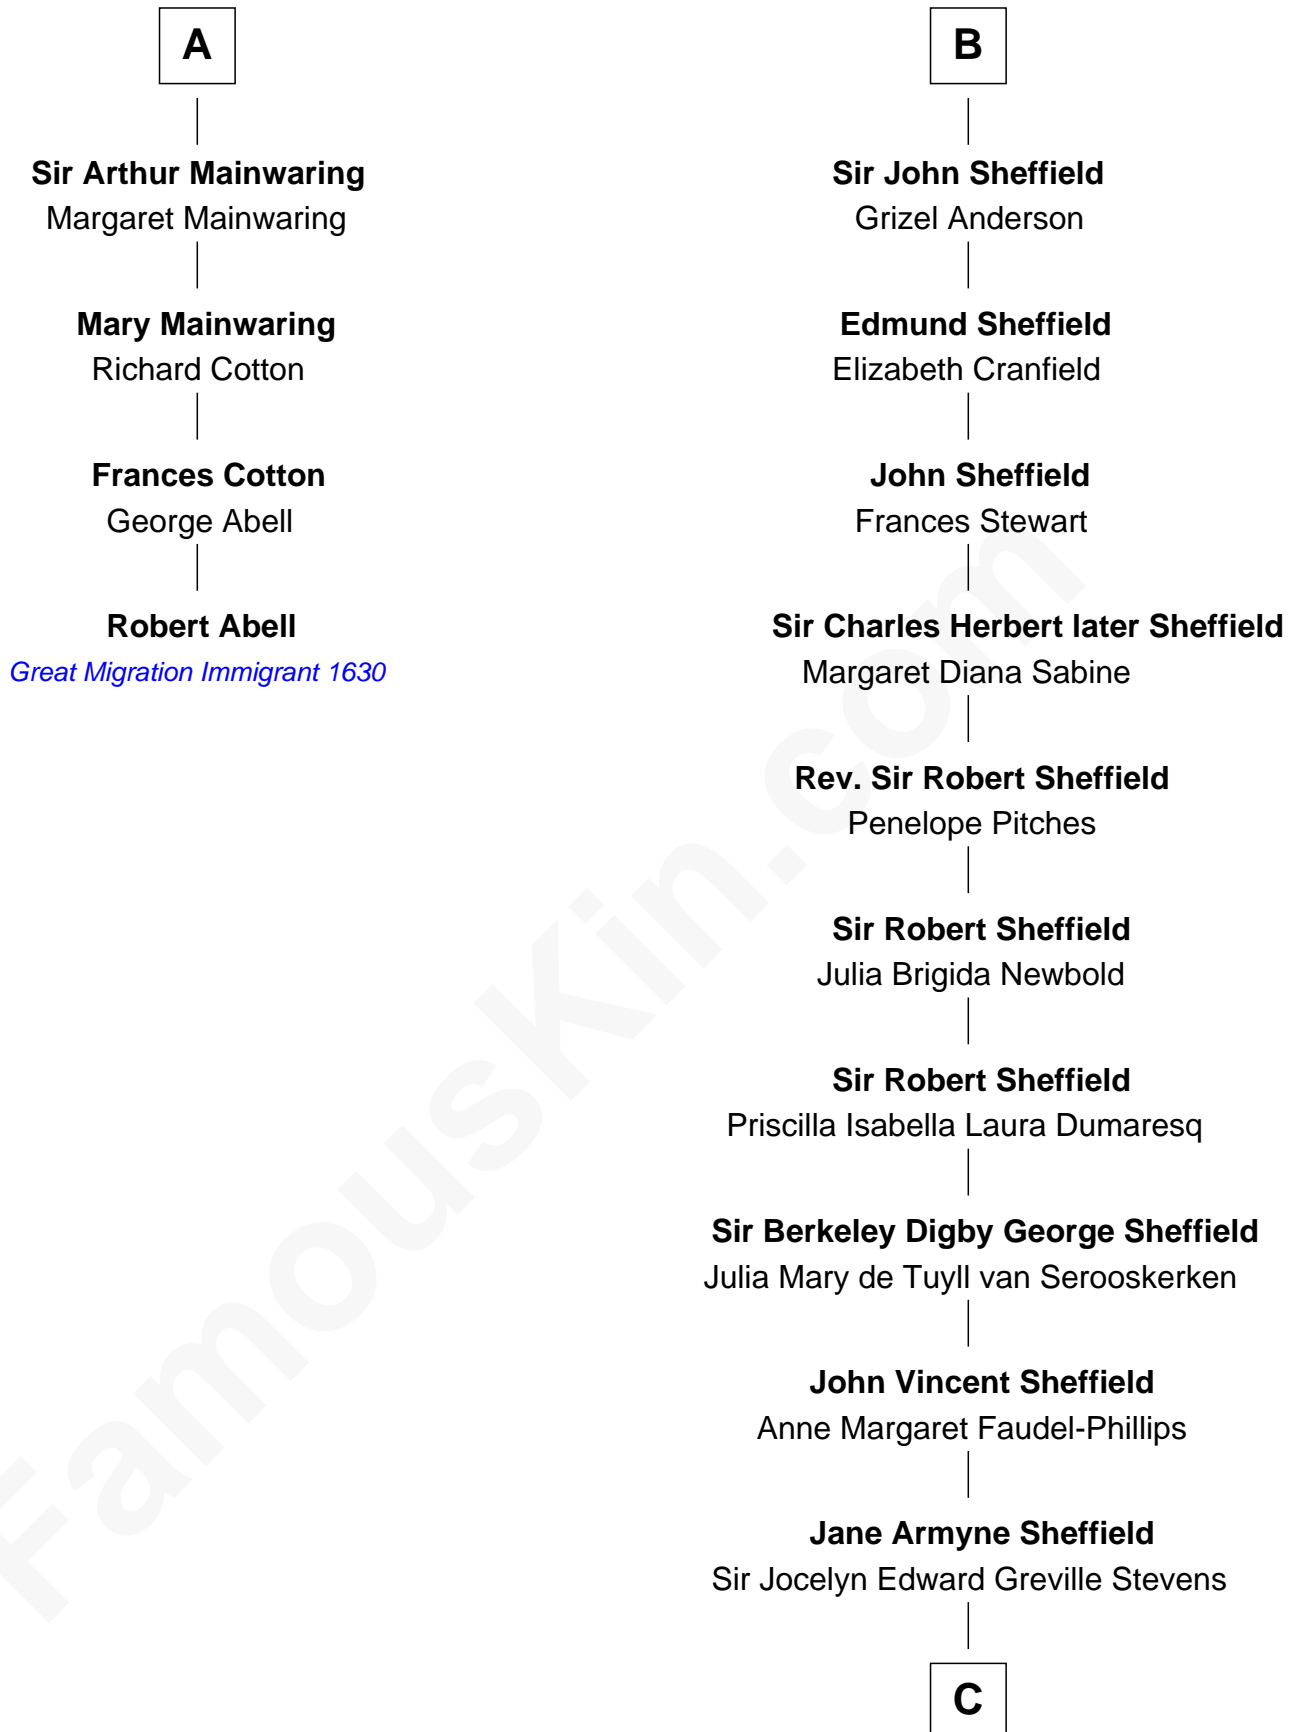

FamousKin.com Relationship Chart of

Robert Abell

(c1605 - 1663) Great Migration Immigrant 1630

10th cousin 8 times removed of

Cara Delevingne

Fashion Model and Movie Actress

C

Pandora Anne Stevens
Charles Hamar Delevingne

Cara Delevingne
Model and Actress

FamousKin.com