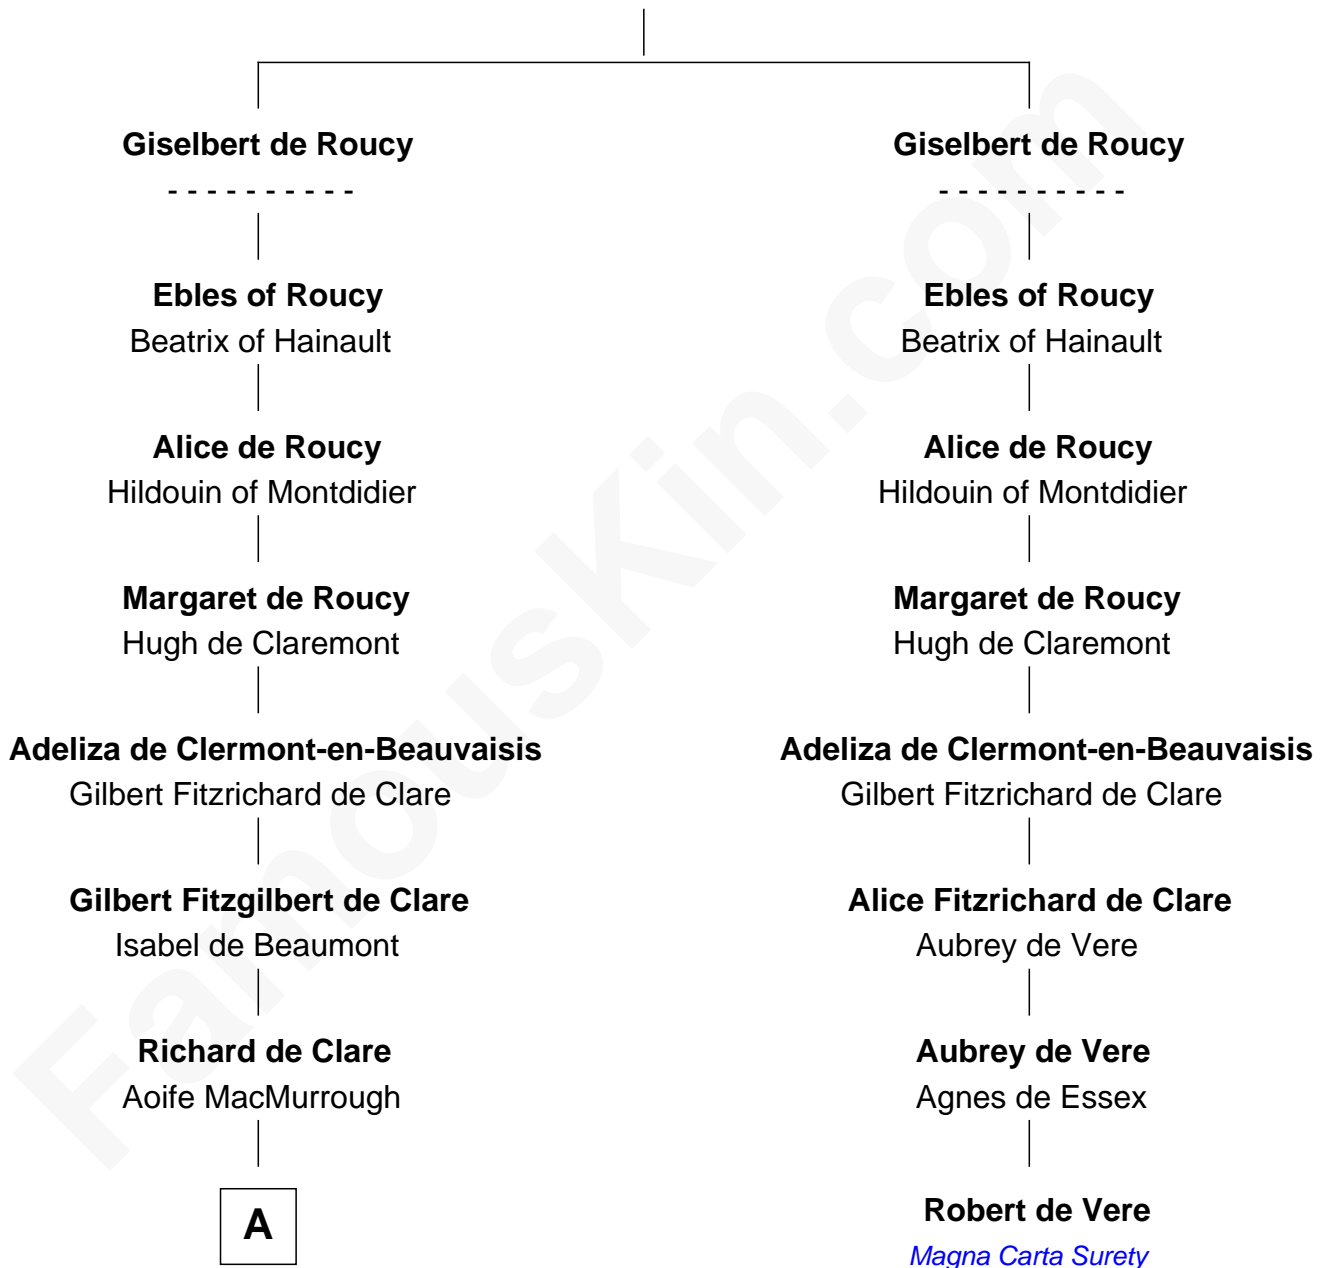

FamousKin.com Relationship Chart of

Robert Abell

(c1605 - 1663) Great Migration Immigrant 1630

7th cousin 13 times removed of

Robert de Vere

Magna Carta Surety

Renaud de Roucy
Alberade of Lorraine

A

Isabel de Clare
Sir William Marshal

Eva Marshal
William de Braiose

Eve de Braiose
Sir William de Cantilupe

Milicent de Cantilupe
Eudo la Zouche

Eve la Zouche
Sir Maurice de Berkeley

Thomas de Berkeley
Katherine de Clyvedon

Sir John Berkeley
Elizabeth Betteshorne

Elizabeth Berkeley
Sir John Sutton

Jane Sutton
Thomas Mainwaring

Cecily Mainwaring
John Cotton

B

B

—
Sir George Cotton

Mary Onley

—
Richard Cotton

Mary Mainwaring

—
Frances Cotton

George Abell

—
Robert Abell

Great Migration Immigrant 1630

FamousKin.com