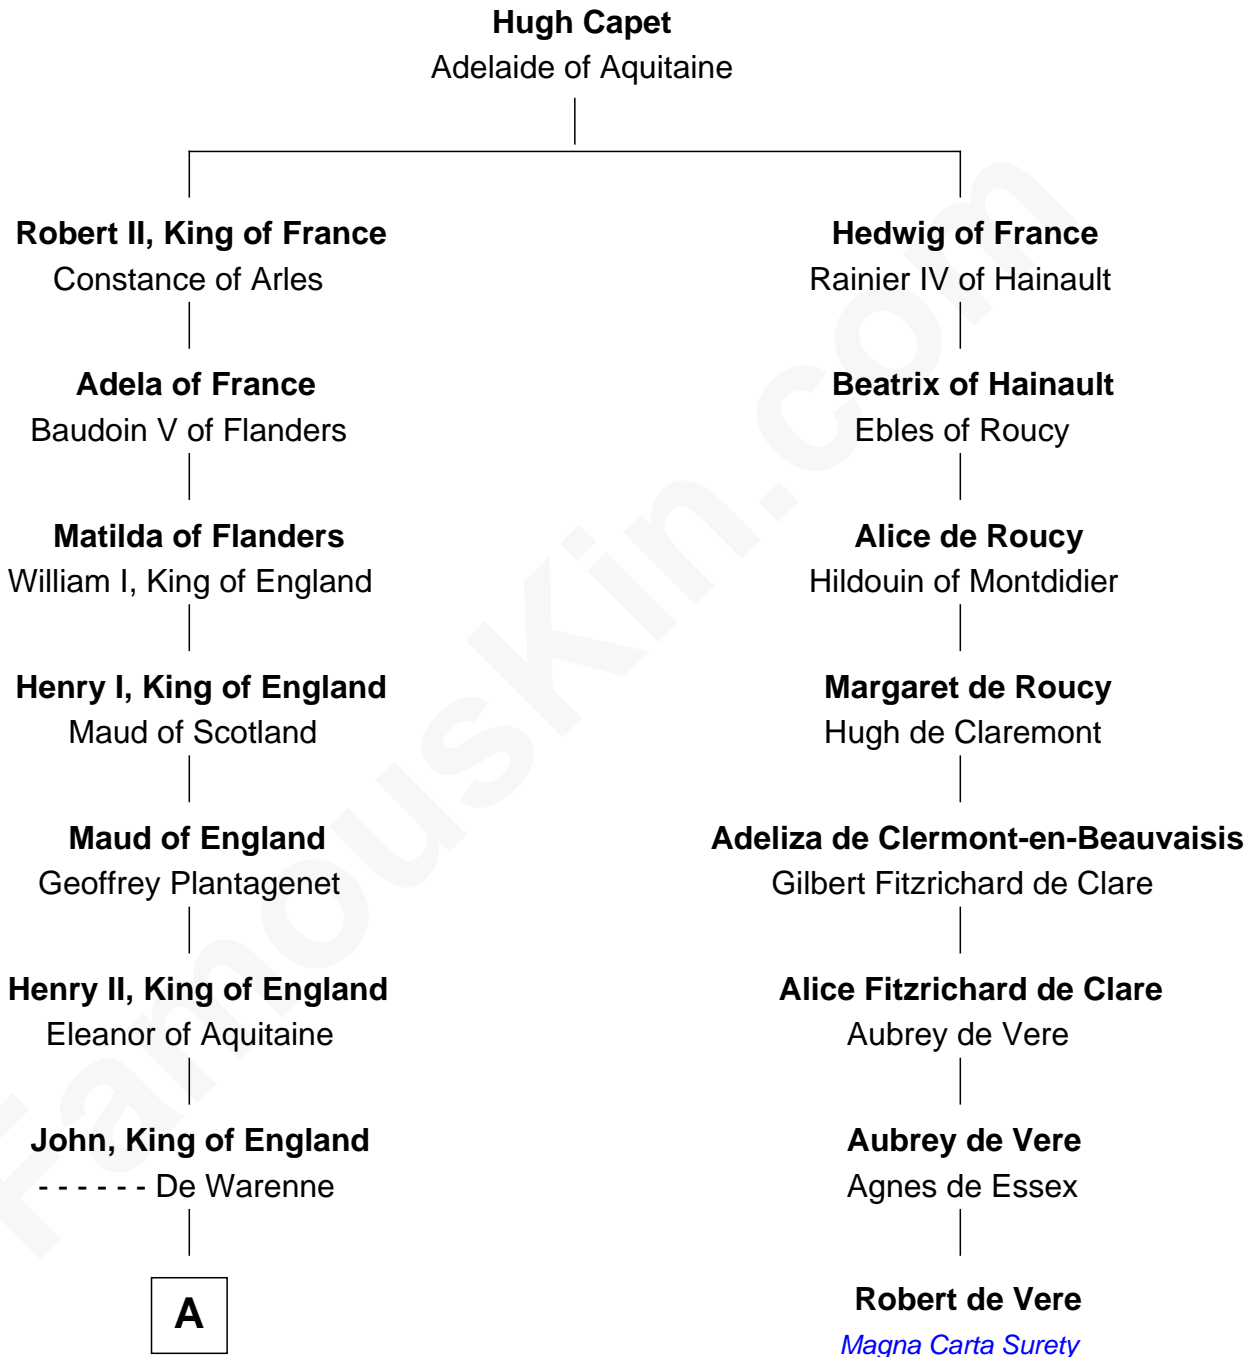

FamousKin.com Relationship Chart of

Robert Abell

(c1605 - 1663) Great Migration Immigrant 1630

7th cousin 12 times removed of

Robert de Vere

Magna Carta Surety

A

Sir Richard FitzRoy

Rose de Dover

Isabel de Dover

Sir Maurice de Berkeley

Sir Thomas de Berkeley

Joan de Ferrers

Sir Maurice de Berkeley

Eve la Zouche

Thomas de Berkeley

Great Migration Immigrant 1630

FamousKin.com