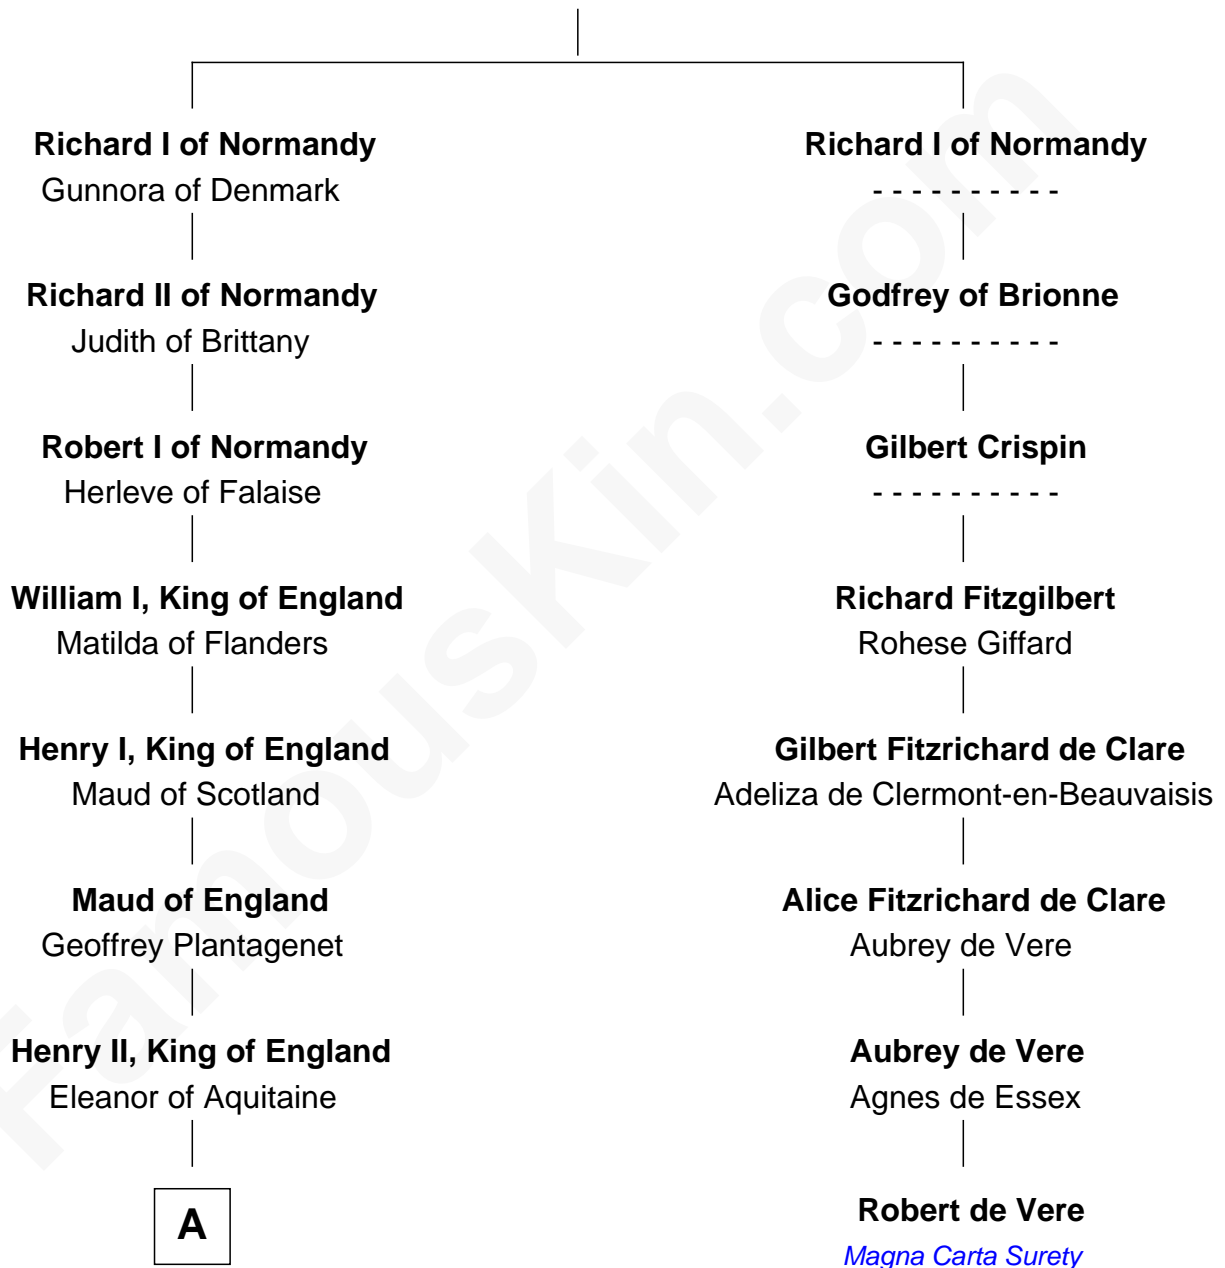

FamousKin.com

Relationship Chart of

Robert Abell

(c1605 - 1663) Great Migration Immigrant 1630

7th cousin 13 times removed of

Robert de Vere

Magna Carta Surety

William I of Normandy

Sprota of Bretagn

B

—
Sir George Cotton

Mary Onley

—
Richard Cotton

Mary Mainwaring

—
Frances Cotton

George Abell

—
Robert Abell

Great Migration Immigrant 1630

FamousKin.com