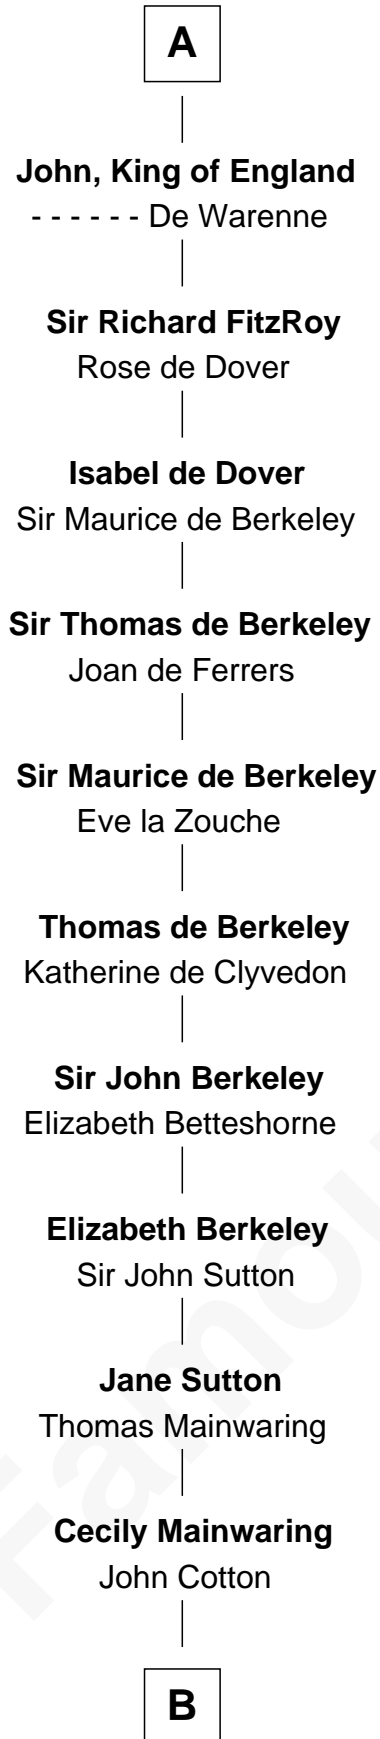

FamousKin.com

Relationship Chart of

Robert Abell

(c1605 - 1663) Great Migration Immigrant 1630

7th cousin 13 times removed of

Robert de Vere

Magna Carta Surety

William I of Normandy

Sprota of Bretagn

B

—
Sir George Cotton

Mary Onley

—
Richard Cotton

Mary Mainwaring

—
Frances Cotton

George Abell

—
Robert Abell

Great Migration Immigrant 1630

FamousKin.com