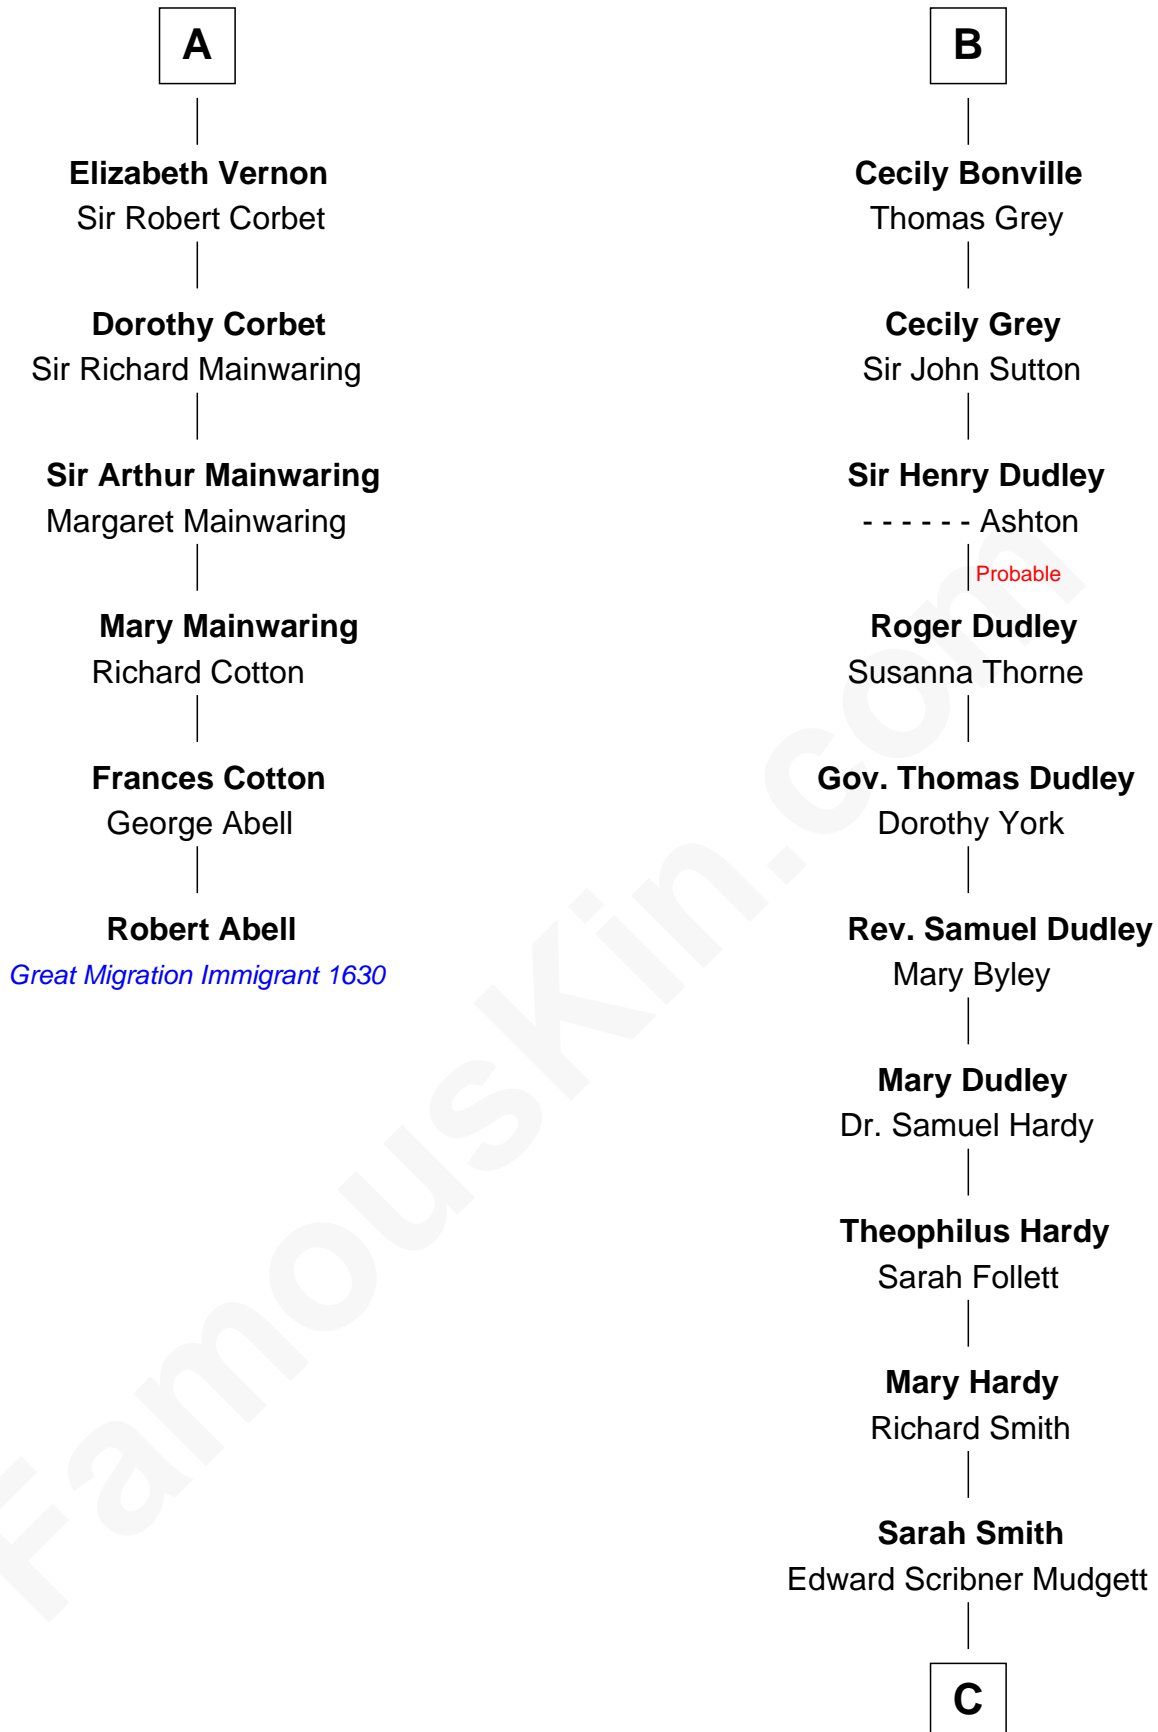

FamousKin.com Relationship Chart of

Robert Abell

(c1605 - 1663) Great Migration Immigrant 1630

12th cousin 8 times removed of

Dr. H. H. Holmes

Serial Killer aka "Devil in the White City"

Sir Robert de Ros

Isabel de Aubeney

C

—
Samuel Mudgett

Mary Morrill

—
Scribner Mudgett

Nancy Prescott

—
Levi Horton Mudgett

Theodate Page Price

—
Dr. H. H. Holmes

Serial Killer Dr. H. H. Holmes

FamousKin.com