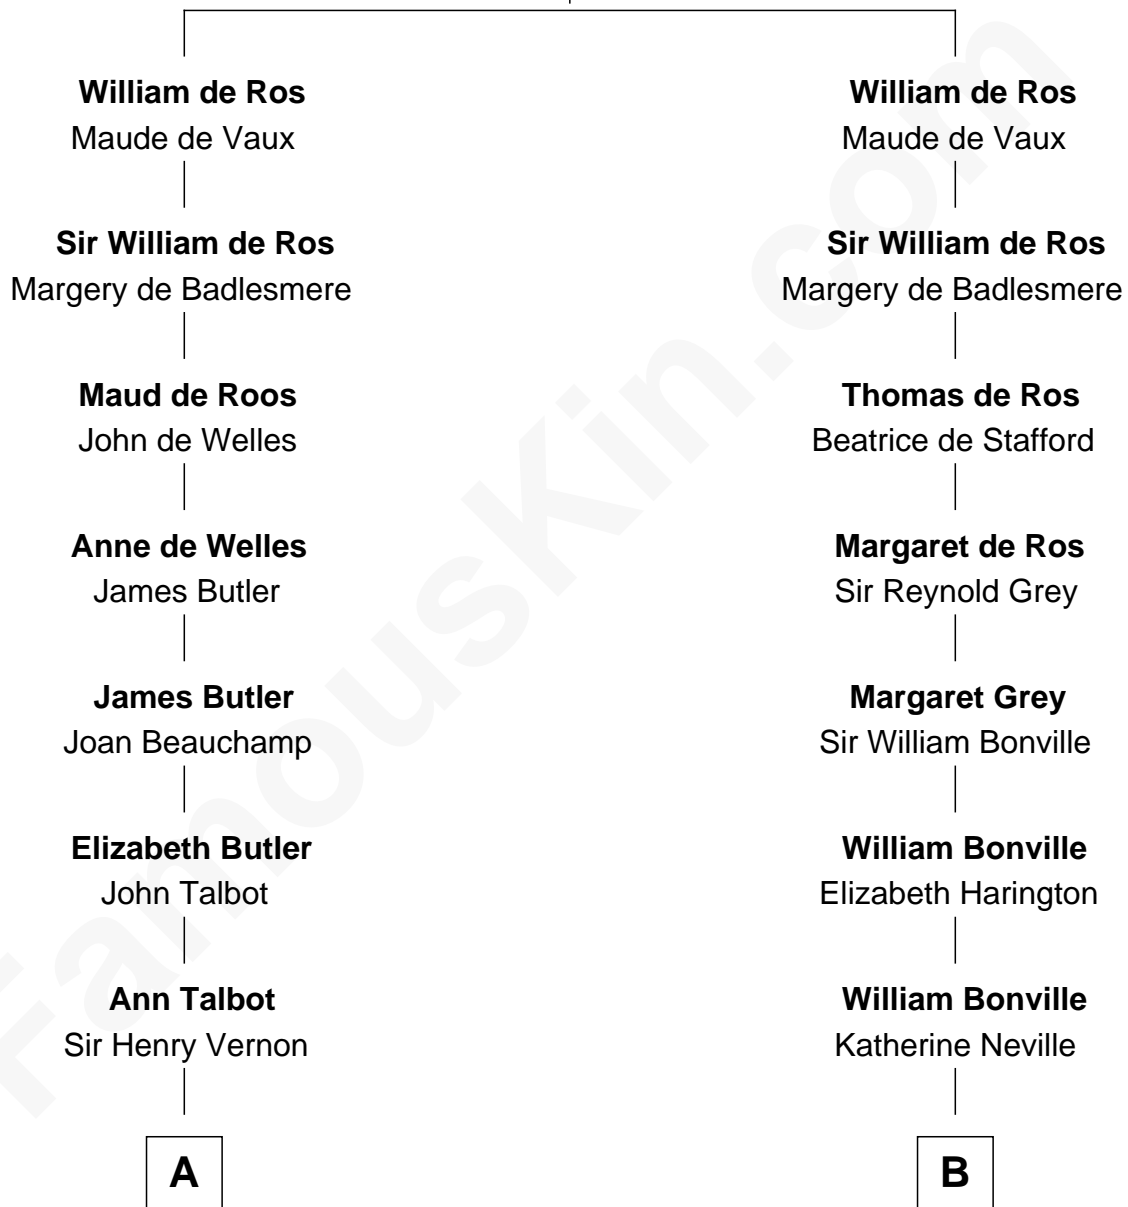

FamousKin.com Relationship Chart of

Robert Abell

(c1605 - 1663) Great Migration Immigrant 1630

12th cousin 8 times removed of

Dr. H. H. Holmes

Serial Killer aka "Devil in the White City"

Sir Robert de Ros

Isabel de Aubeney

Serial Killer Dr. H. H. Holmes

FamousKin.com