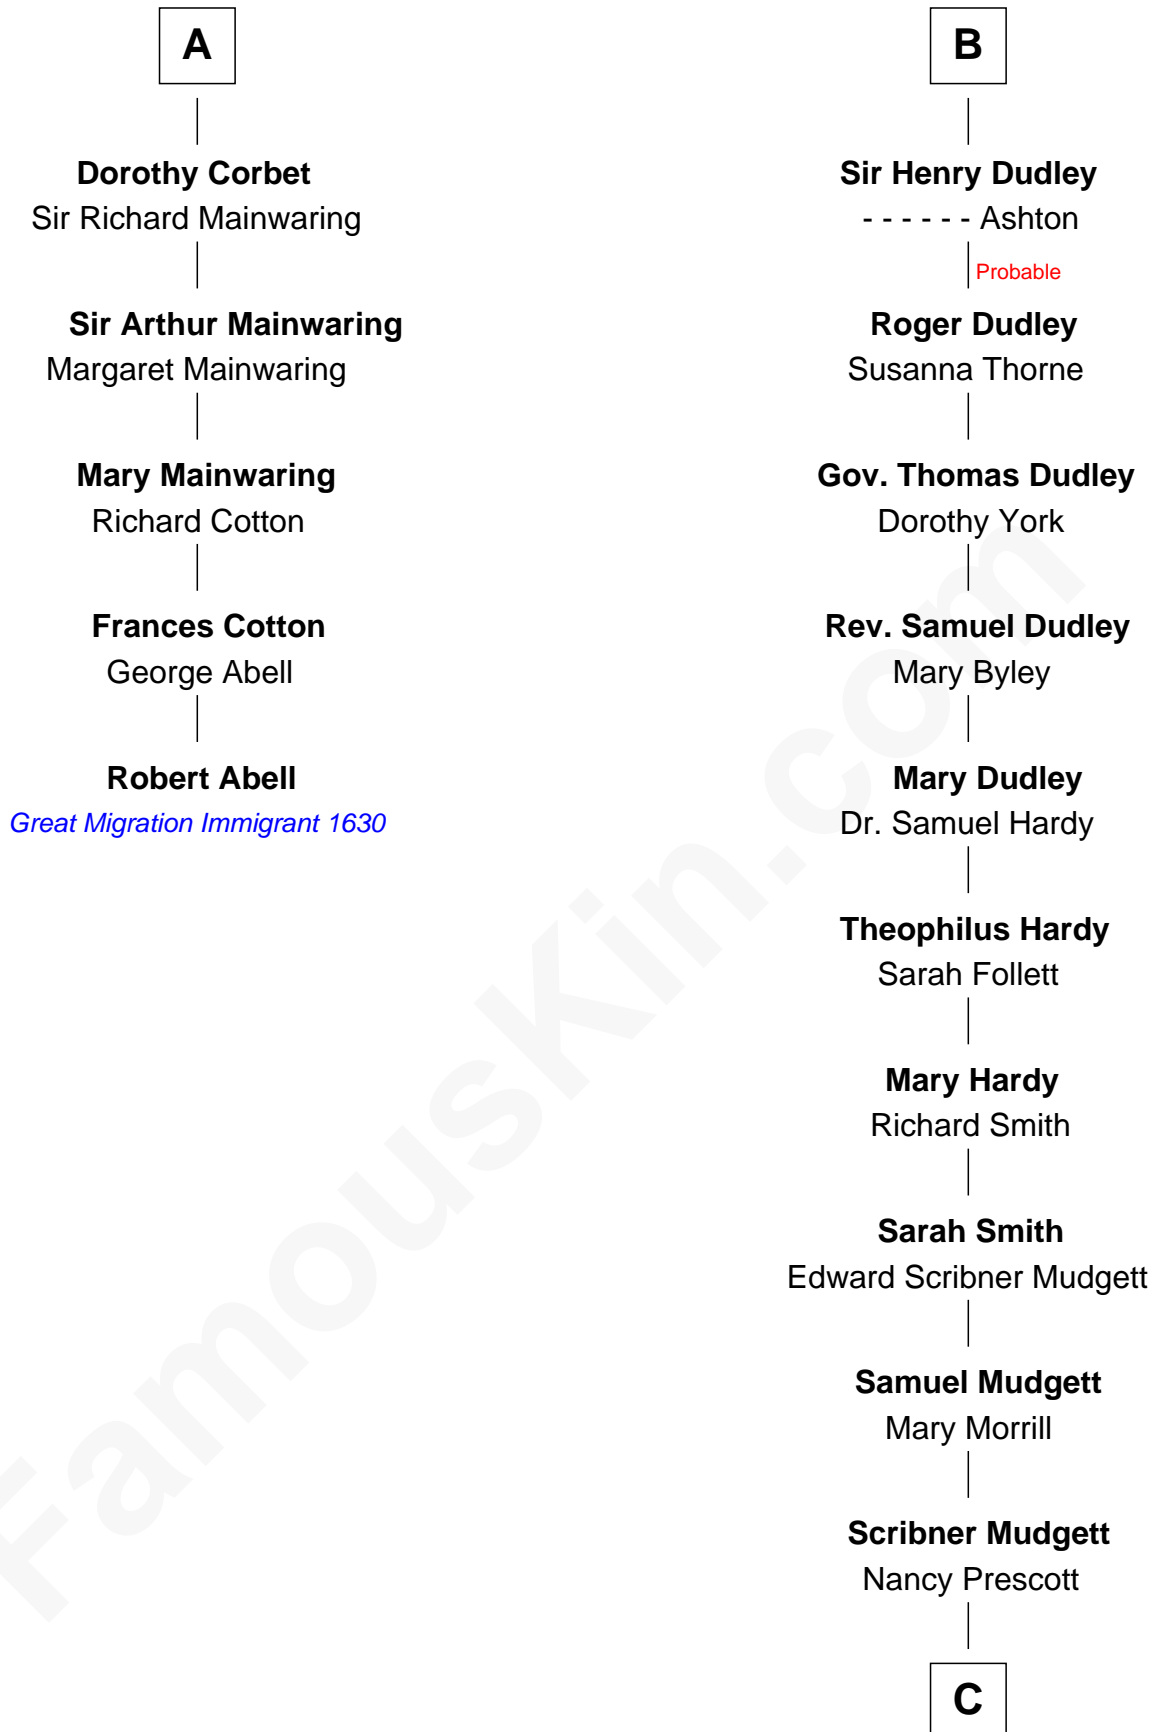

FamousKin.com

Relationship Chart of

Robert Abell

(c1605 - 1663) Great Migration Immigrant 1630

11th cousin 7 times removed of

Dr. H. H. Holmes

Serial Killer aka "Devil in the White City"

C

Levi Horton Mudgett

Theodate Page Price

Dr. H. H. Holmes

Serial Killer Dr. H. H. Holmes

FamousKin.com