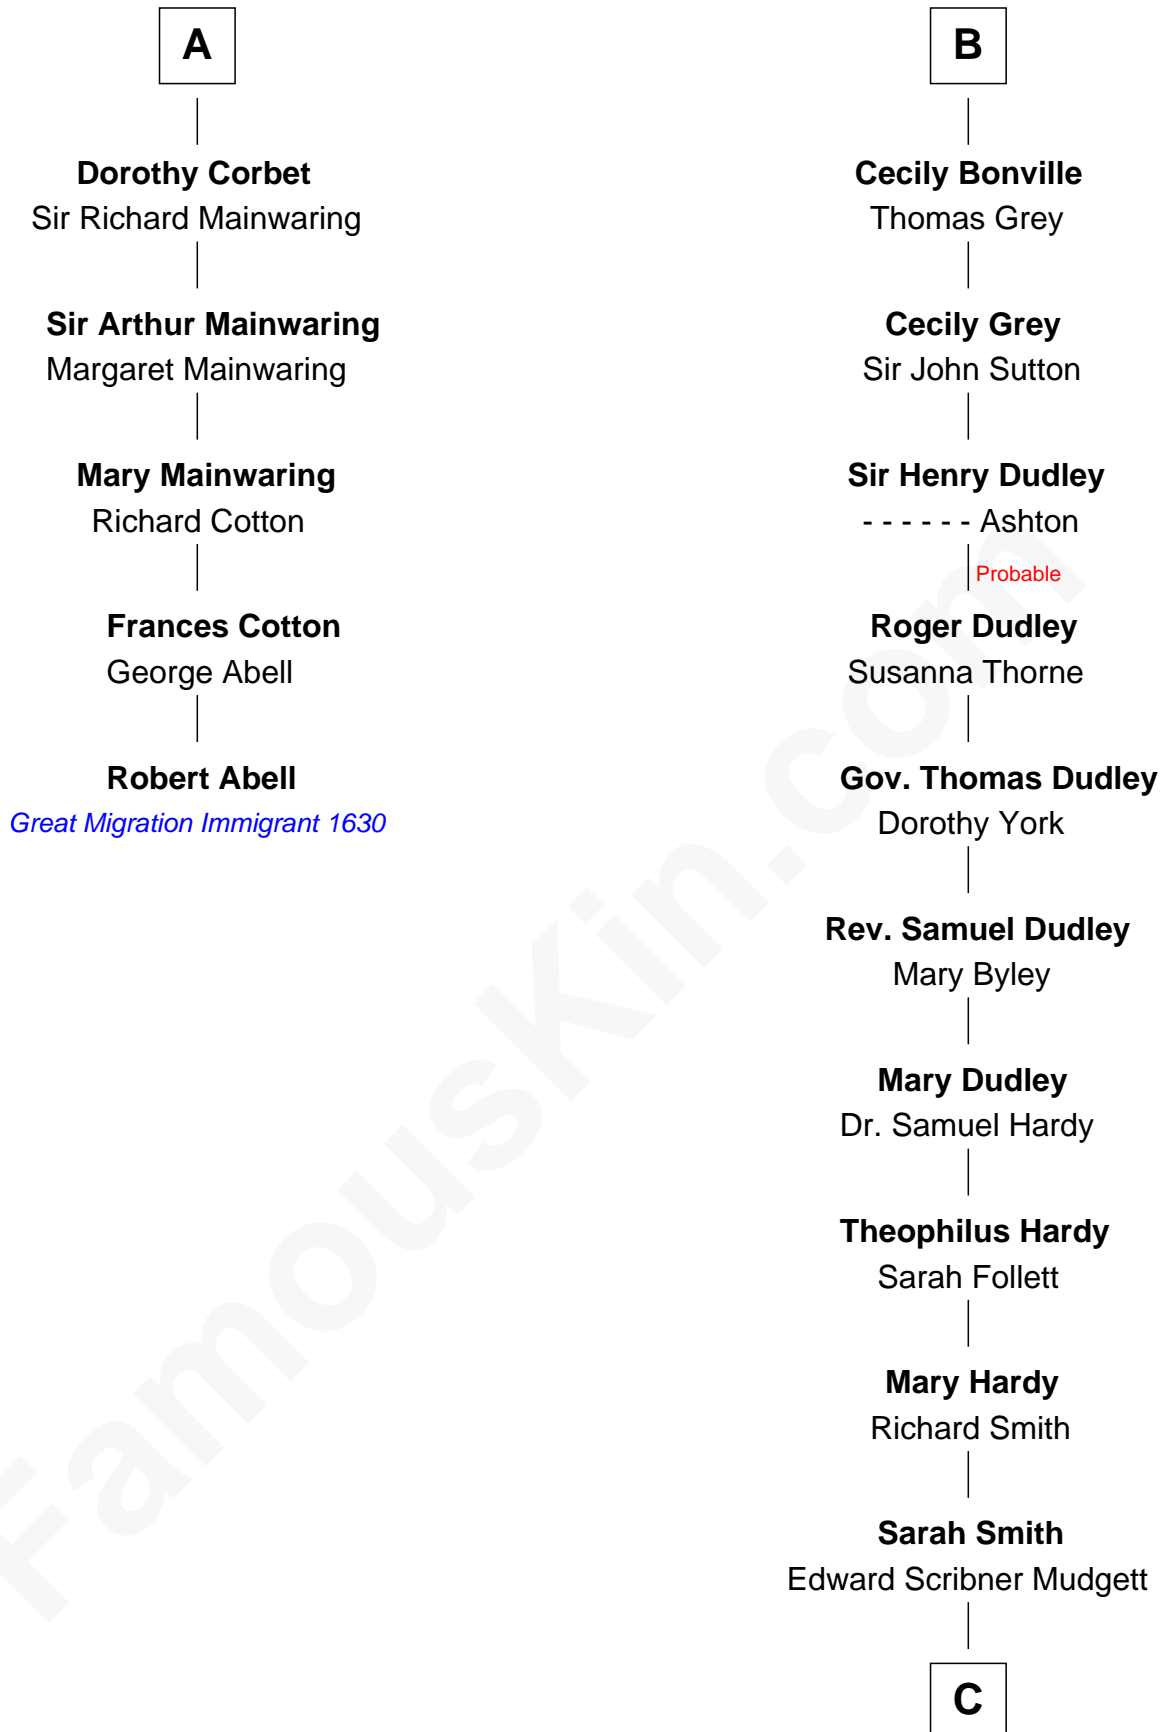

FamousKin.com Relationship Chart of

Robert Abell

(c1605 - 1663) Great Migration Immigrant 1630

11th cousin 9 times removed of

Dr. H. H. Holmes

Serial Killer aka "Devil in the White City"

Sir Richard de Burgh

Eleanor de Burgh

Sir Thomas de Multon

Elizabeth de Multon

Sir Robert de Harington

Sir John Harington

- - - - -

Sir Robert Harington

Isabel Loring

Sir William Harington

Margaret Hill

Elizabeth Harington

William Bonville

William Bonville

Katherine Neville

B

C

—
Samuel Mudgett

Mary Morrill
—

Scribner Mudgett

Nancy Prescott
—

Levi Horton Mudgett

Theodate Page Price
—

Dr. H. H. Holmes

Serial Killer Dr. H. H. Holmes