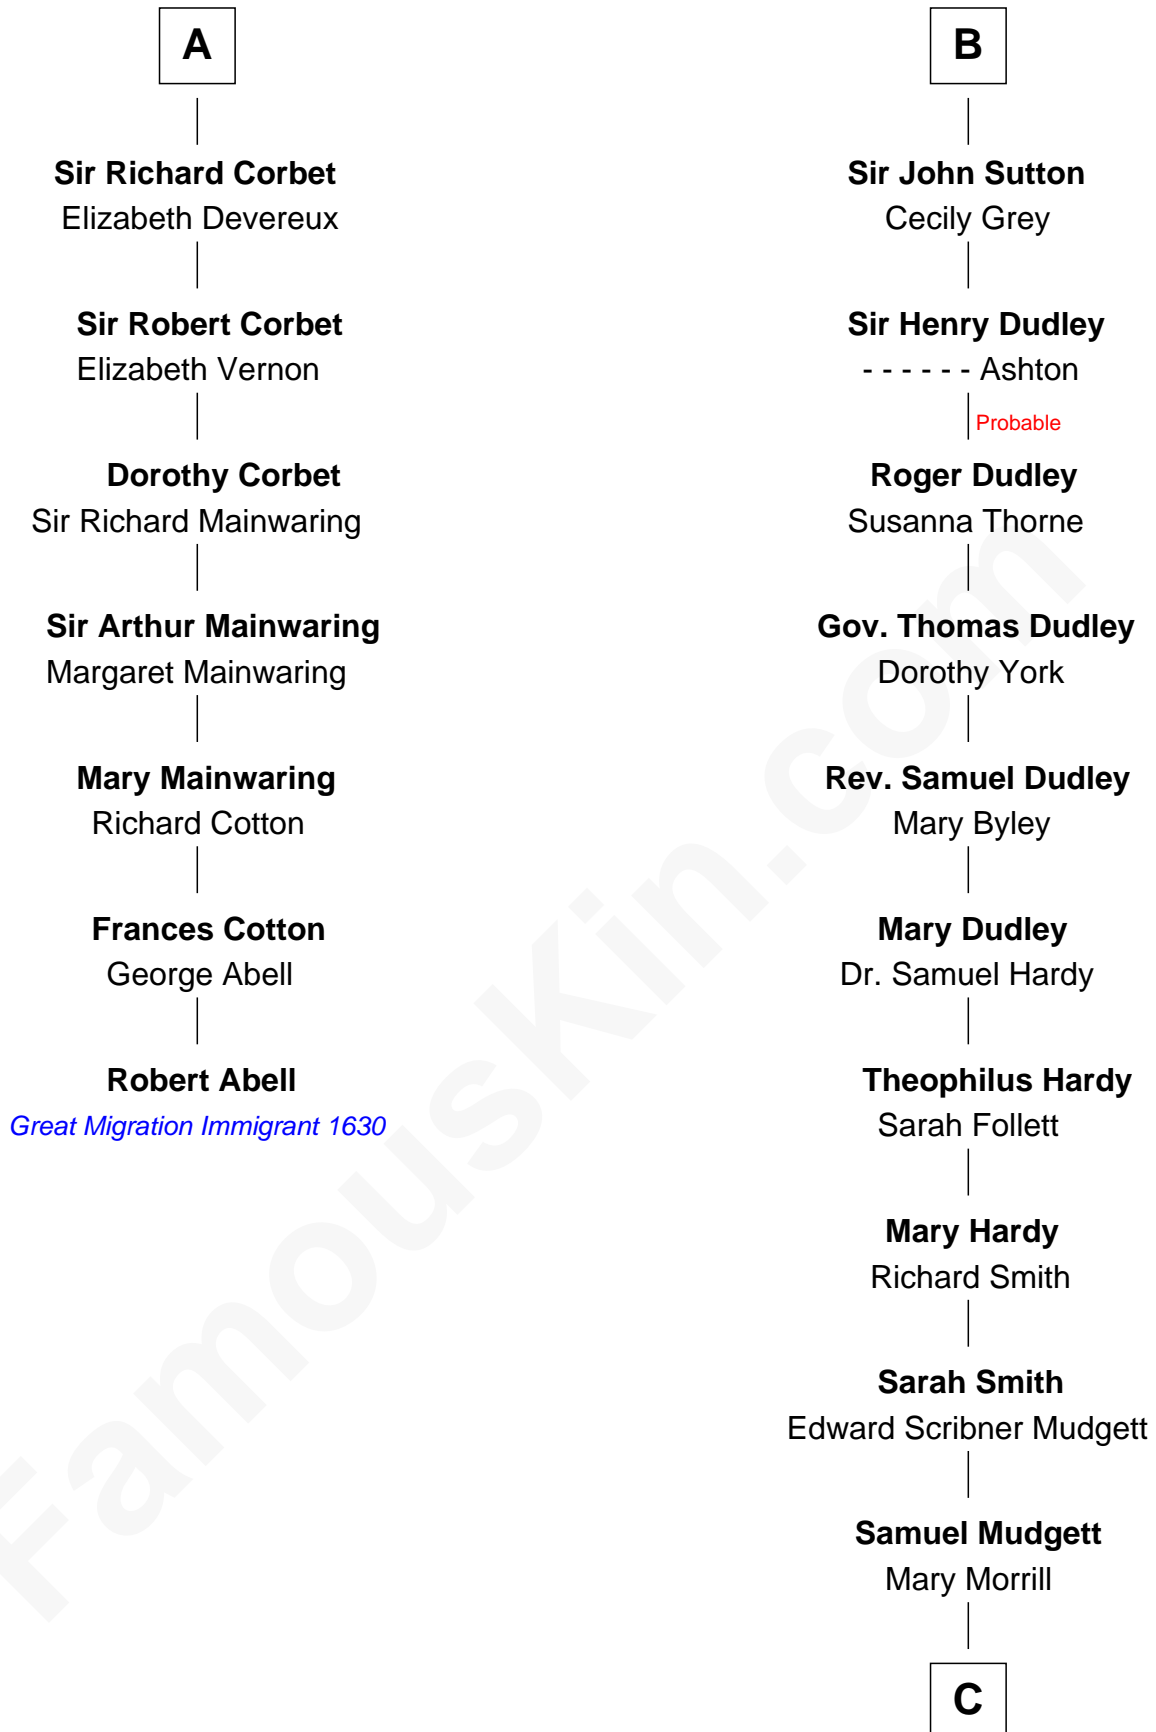

FamousKin.com

Relationship Chart of

Robert Abell

(c1605 - 1663) Great Migration Immigrant 1630

13th cousin 6 times removed of

Dr. H. H. Holmes

Serial Killer aka "Devil in the White City"

C

—
Scribner Mudgett

Nancy Prescott

—
Levi Horton Mudgett

Theodate Page Price

—
Dr. H. H. Holmes

Serial Killer Dr. H. H. Holmes

FamousKin.com