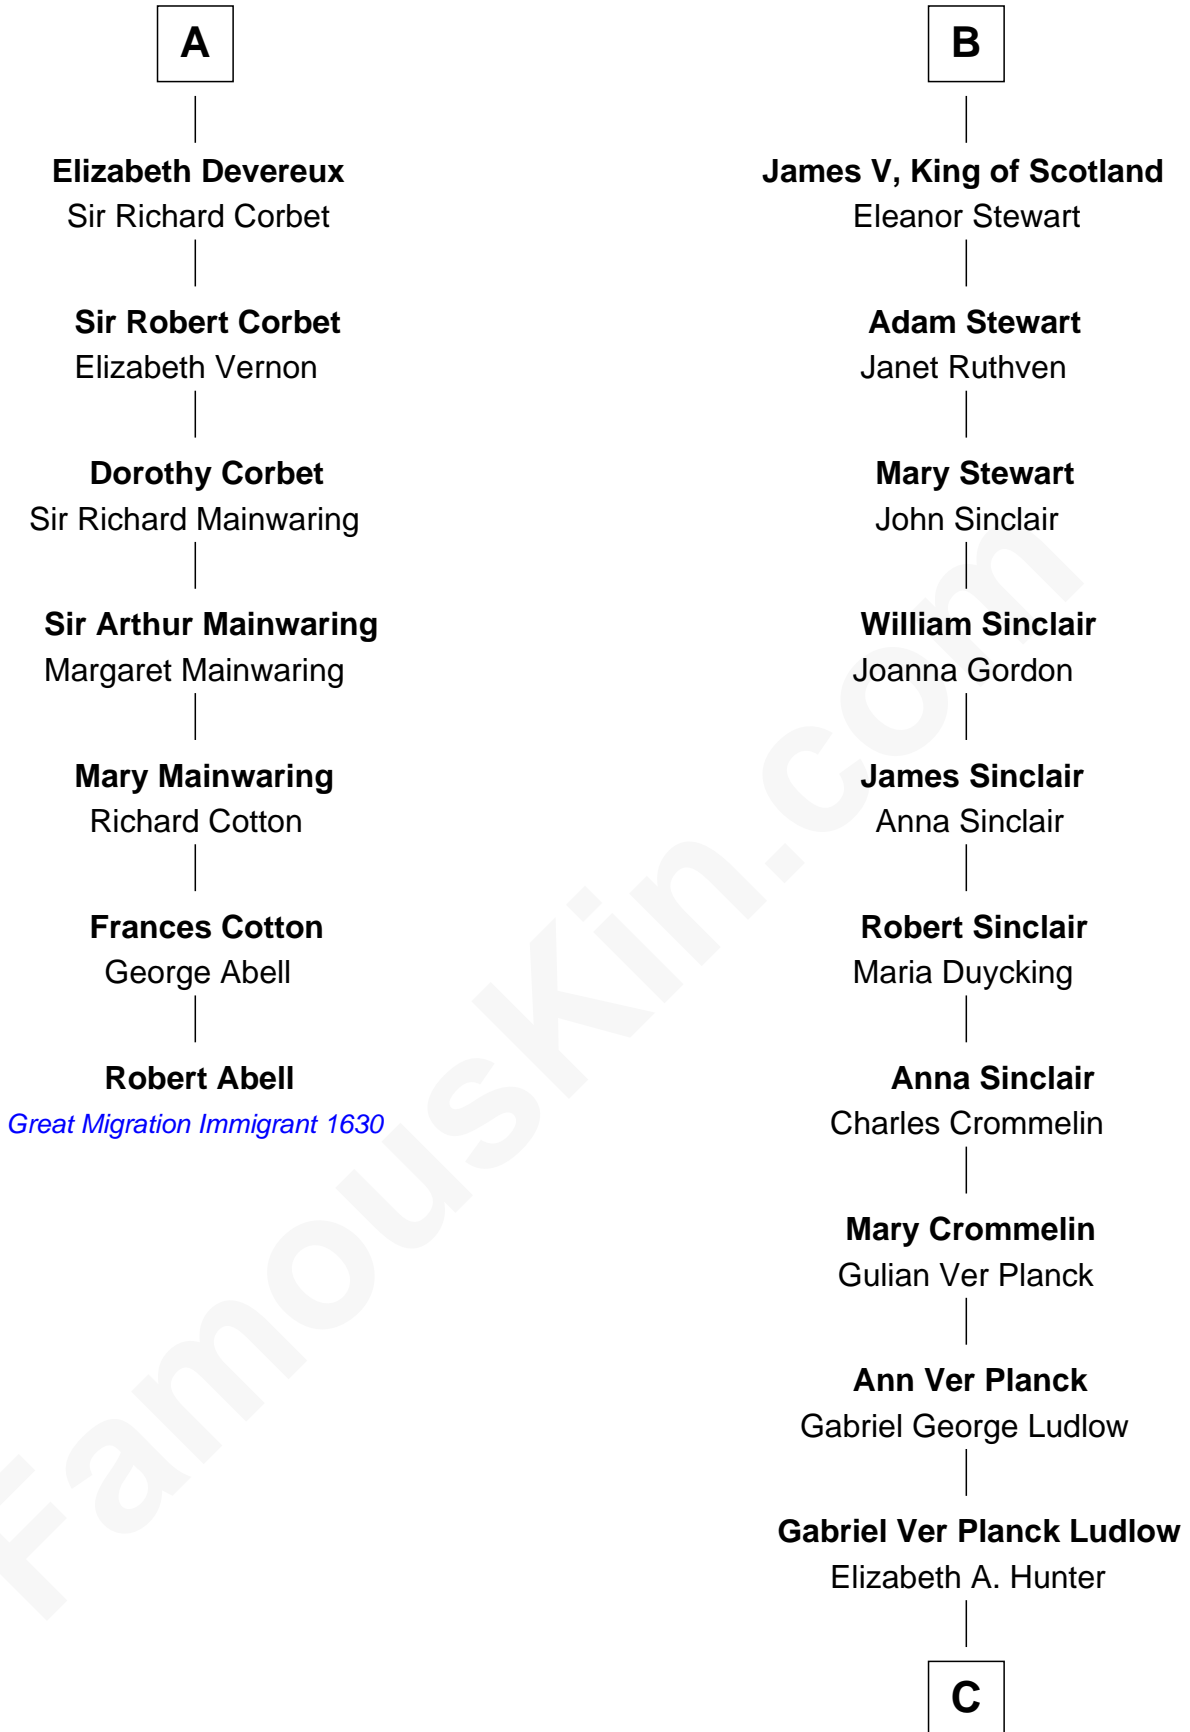

## Relationship Chart of

### Robert Abell

(c1605 - 1663) Great Migration Immigrant 1630

13th cousin 7 times removed of

### Eleanor Roosevelt

First Lady of President Franklin D. Roosevelt

**Sir Hugh I de Audley**

Iseult de Mortimer

C

Dr. Edward Hunter Ludlow

Elizabeth Livingston

Mary Livingston Ludlow