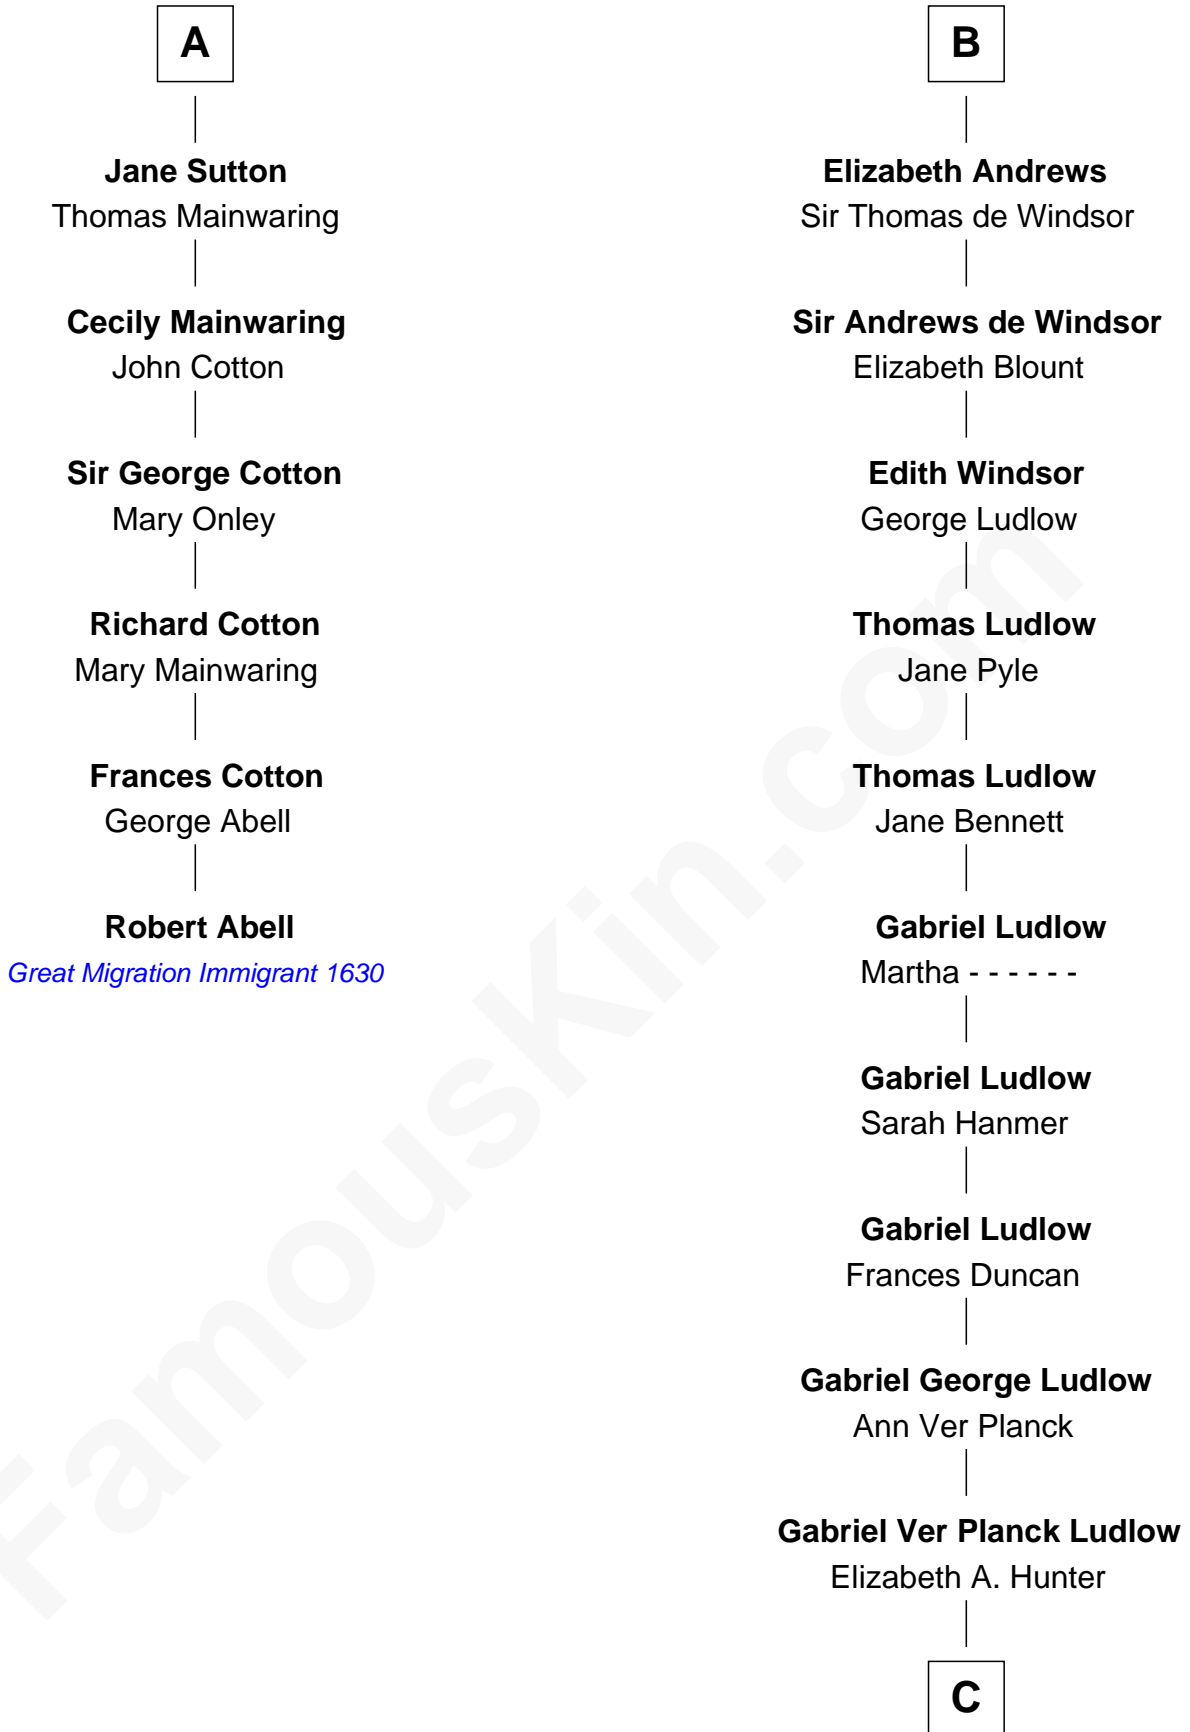

FamousKin.com Relationship Chart of

Robert Abell

(c1605 - 1663) *Great Migration Immigrant 1630*

12th cousin 8 times removed of

Eleanor Roosevelt

First Lady of President Franklin D. Roosevelt

Sir Hugh le Despencer

Sir Hugh Luttrell

Catherine de Beaumont

Elizabeth Luttrell

John Stratton

Elizabeth Stratton

John Andrews

B

C

Dr. Edward Hunter Ludlow

Elizabeth Livingston

Mary Livingston Ludlow

Valentine Gill Hall

Anna Rebecca Hall

Elliott Roosevelt

Eleanor Roosevelt

First Lady of Franklin Roosevelt