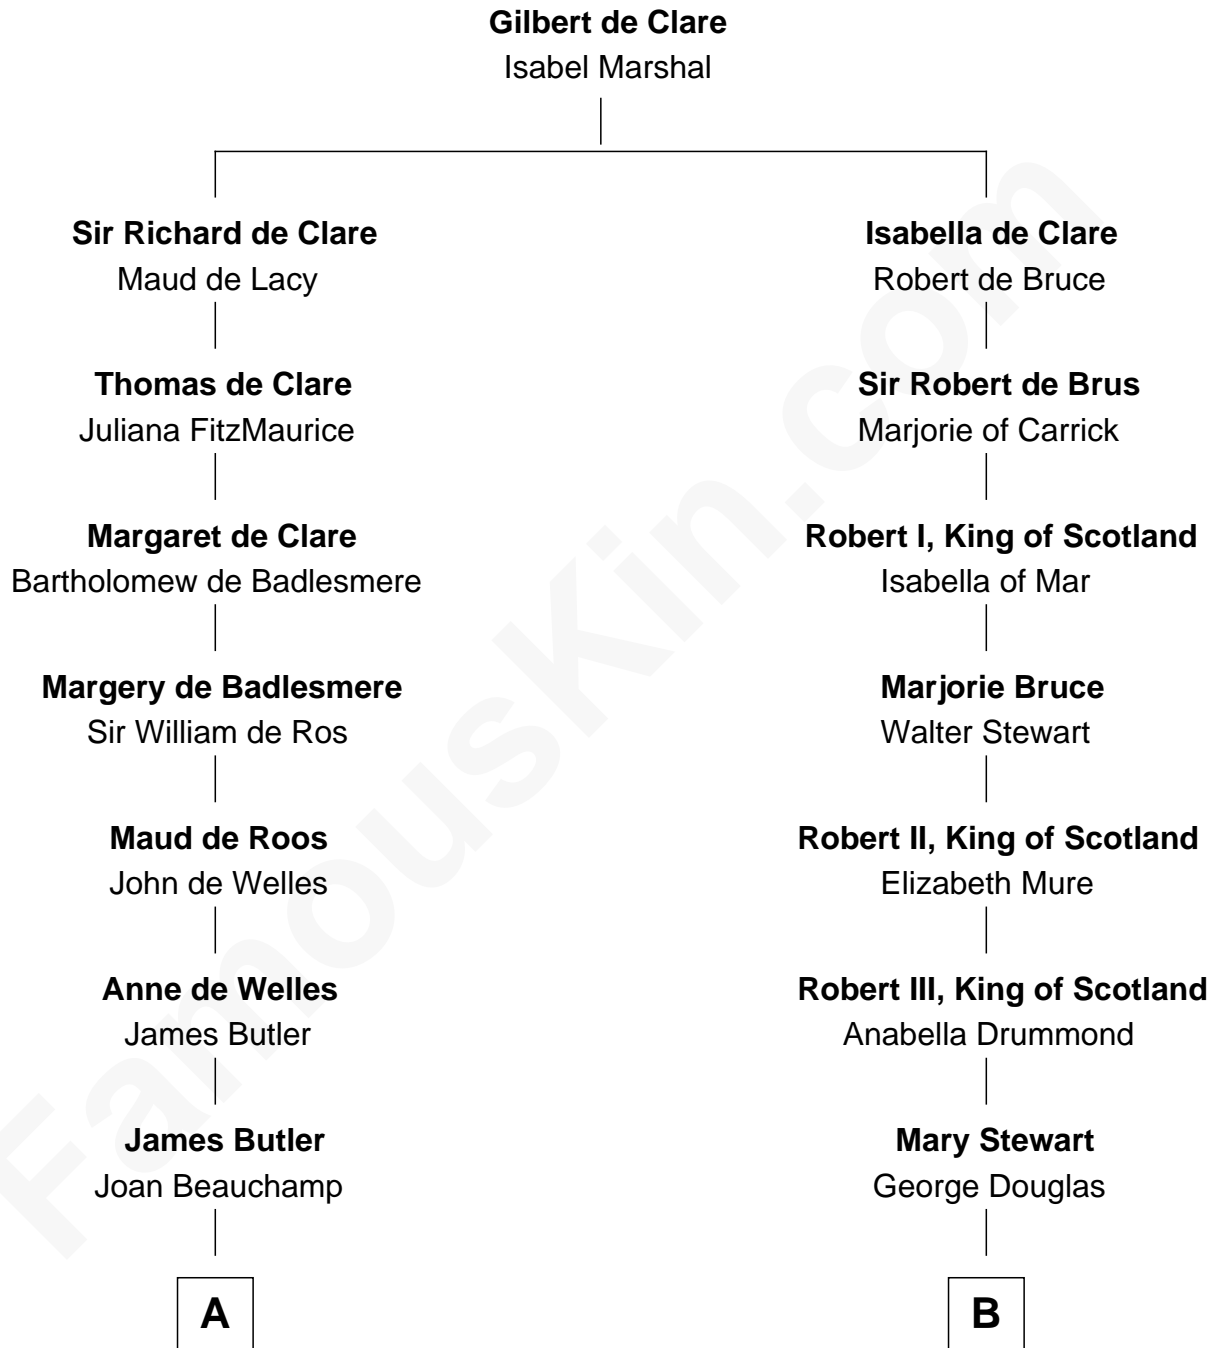

# FamousKin.com Relationship Chart of

**Robert Abell**

(c1605 - 1663) Great Migration Immigrant 1630

14th cousin 6 times removed of

**Theodore Roosevelt**

26th U.S. President

**C**

**Anne Irvine**  
James Bulloch

**James Stephens Bulloch**  
Martha Stewart

**Martha Bulloch**  
Theodore Roosevelt

**Theodore Roosevelt**  
*26th U.S. President*

FamousKin.com