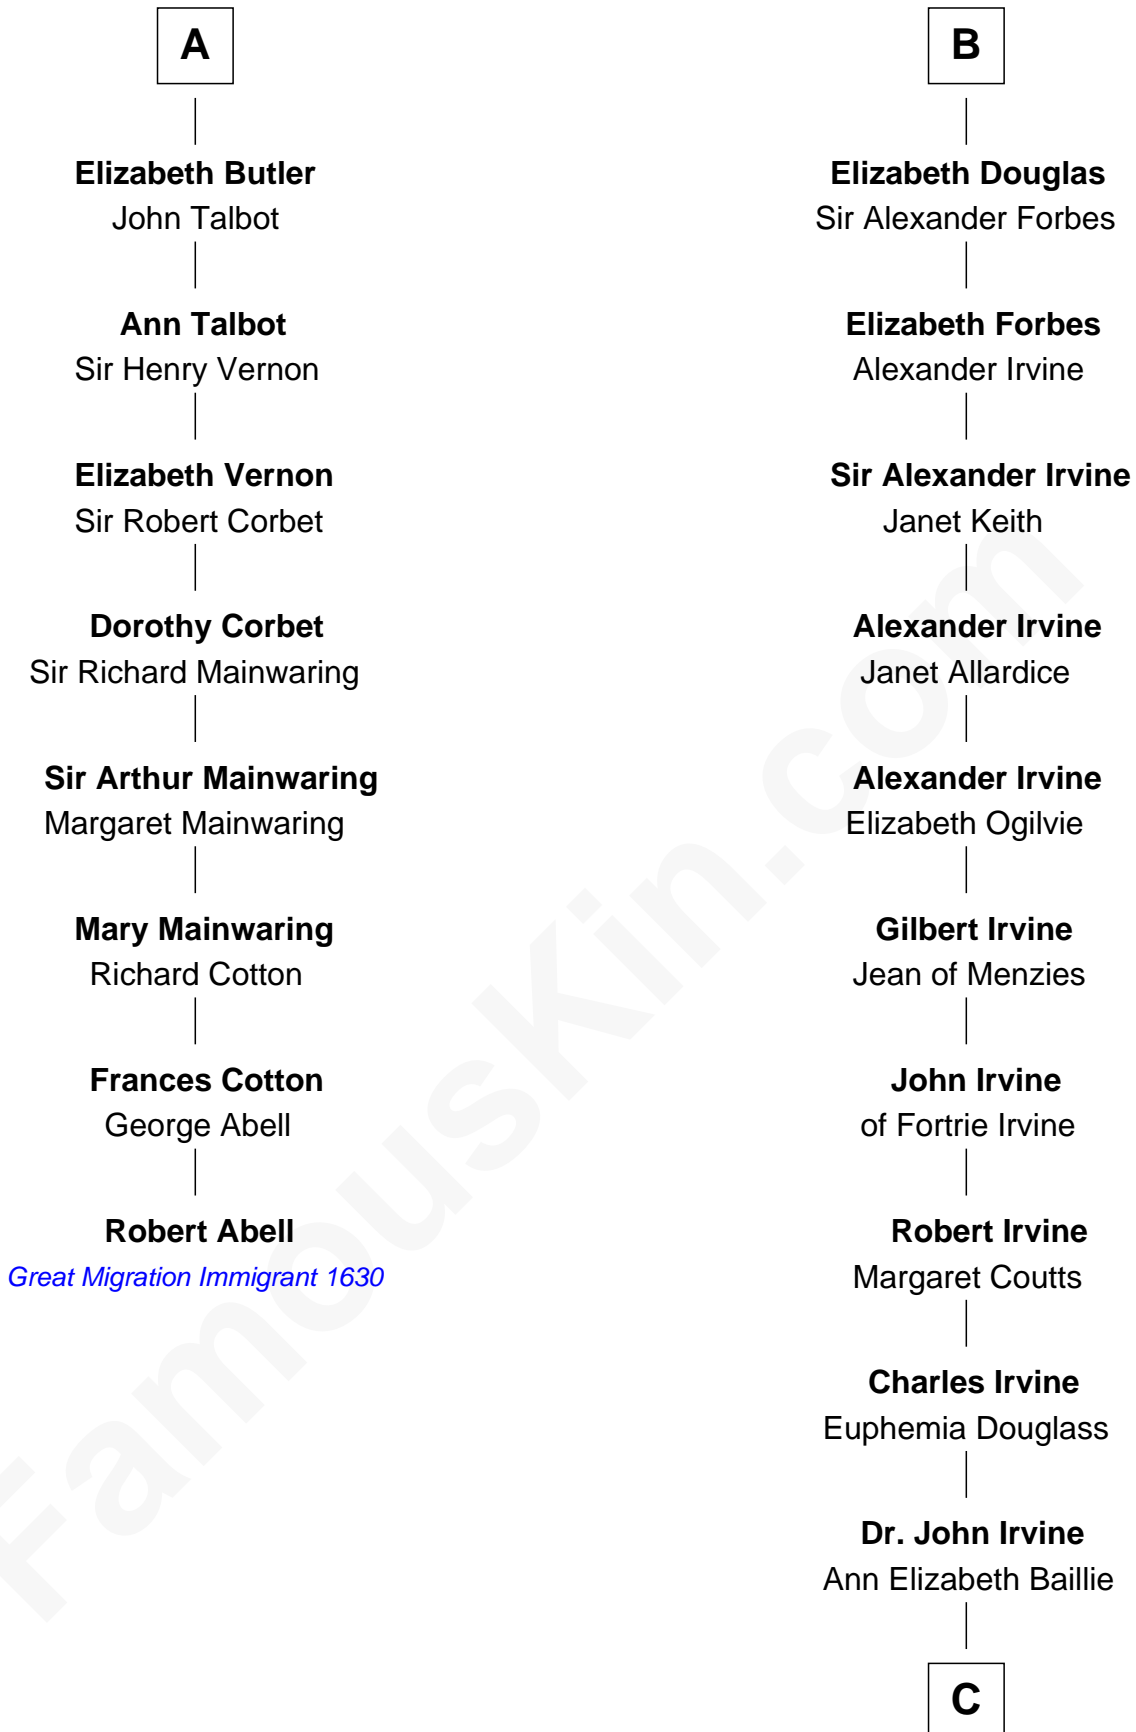

# FamousKin.com Relationship Chart of

**Robert Abell**

(c1605 - 1663) Great Migration Immigrant 1630

14th cousin 6 times removed of

**Theodore Roosevelt**

26th U.S. President

**C**

**Anne Irvine**  
James Bulloch

**James Stephens Bulloch**  
Martha Stewart

**Martha Bulloch**  
Theodore Roosevelt

**Theodore Roosevelt**  
*26th U.S. President*

FamousKin.com