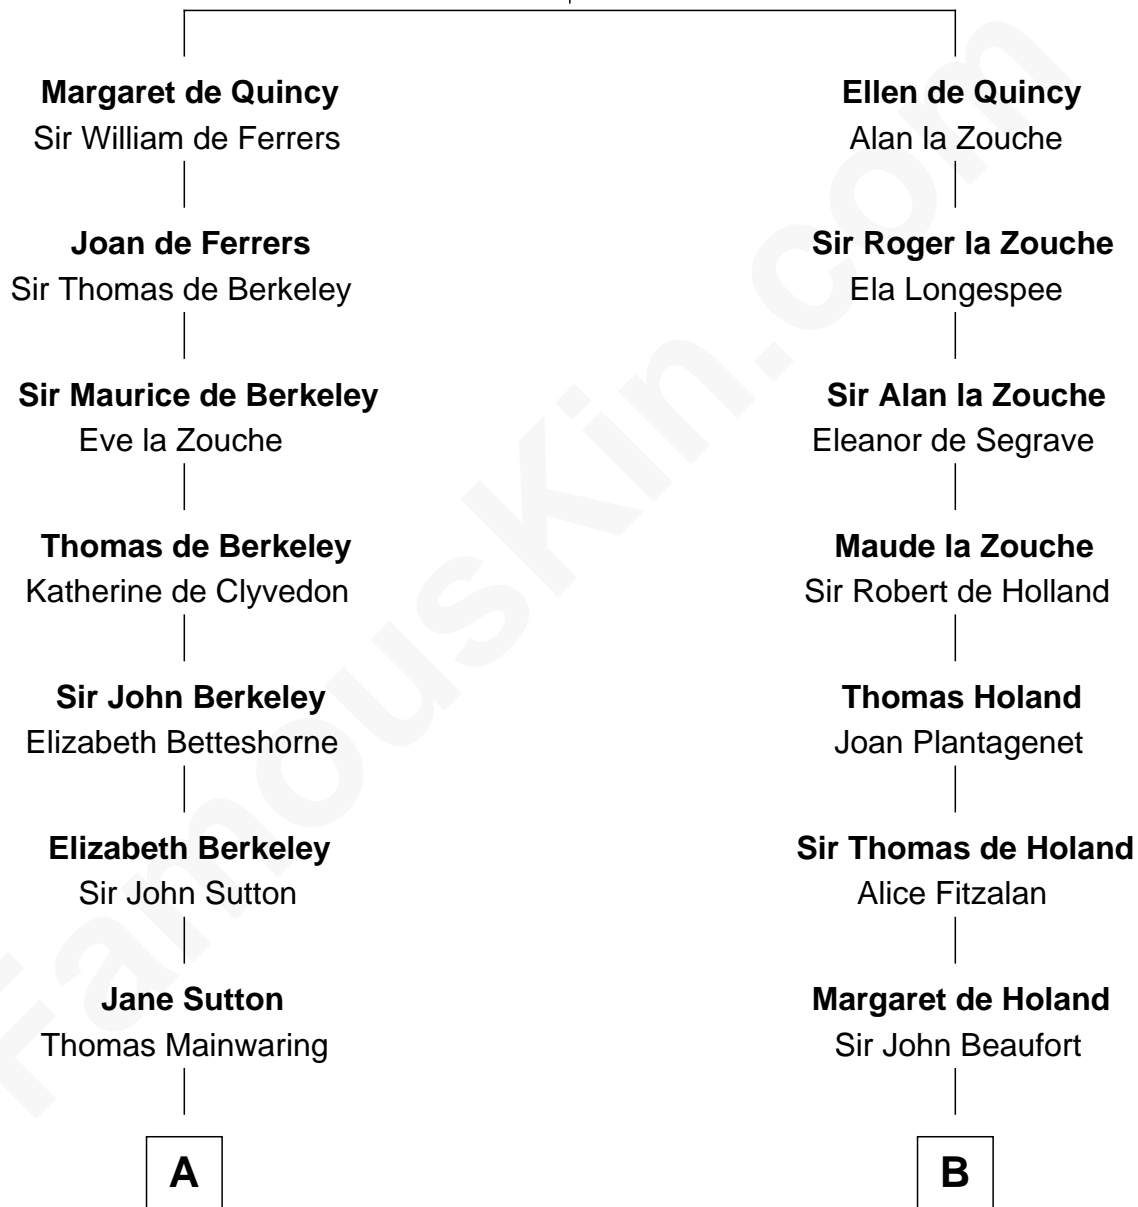

**FamousKin.com**  
**Relationship Chart of**  
**Robert Abell**

(c1605 - 1663) Great Migration Immigrant 1630

11th cousin 10 times removed of

**Theodore Roosevelt**  
 26th U.S. President

**Sir Roger de Quincy**  
 Helen of Galloway

**C**

**Ann Elizabeth Baillie**

Dr. John Irvine

**Anne Irvine**

James Bulloch

**James Stephens Bulloch**

Martha Stewart

**Martha Bulloch**

Theodore Roosevelt

**Theodore Roosevelt**

*26th U.S. President*