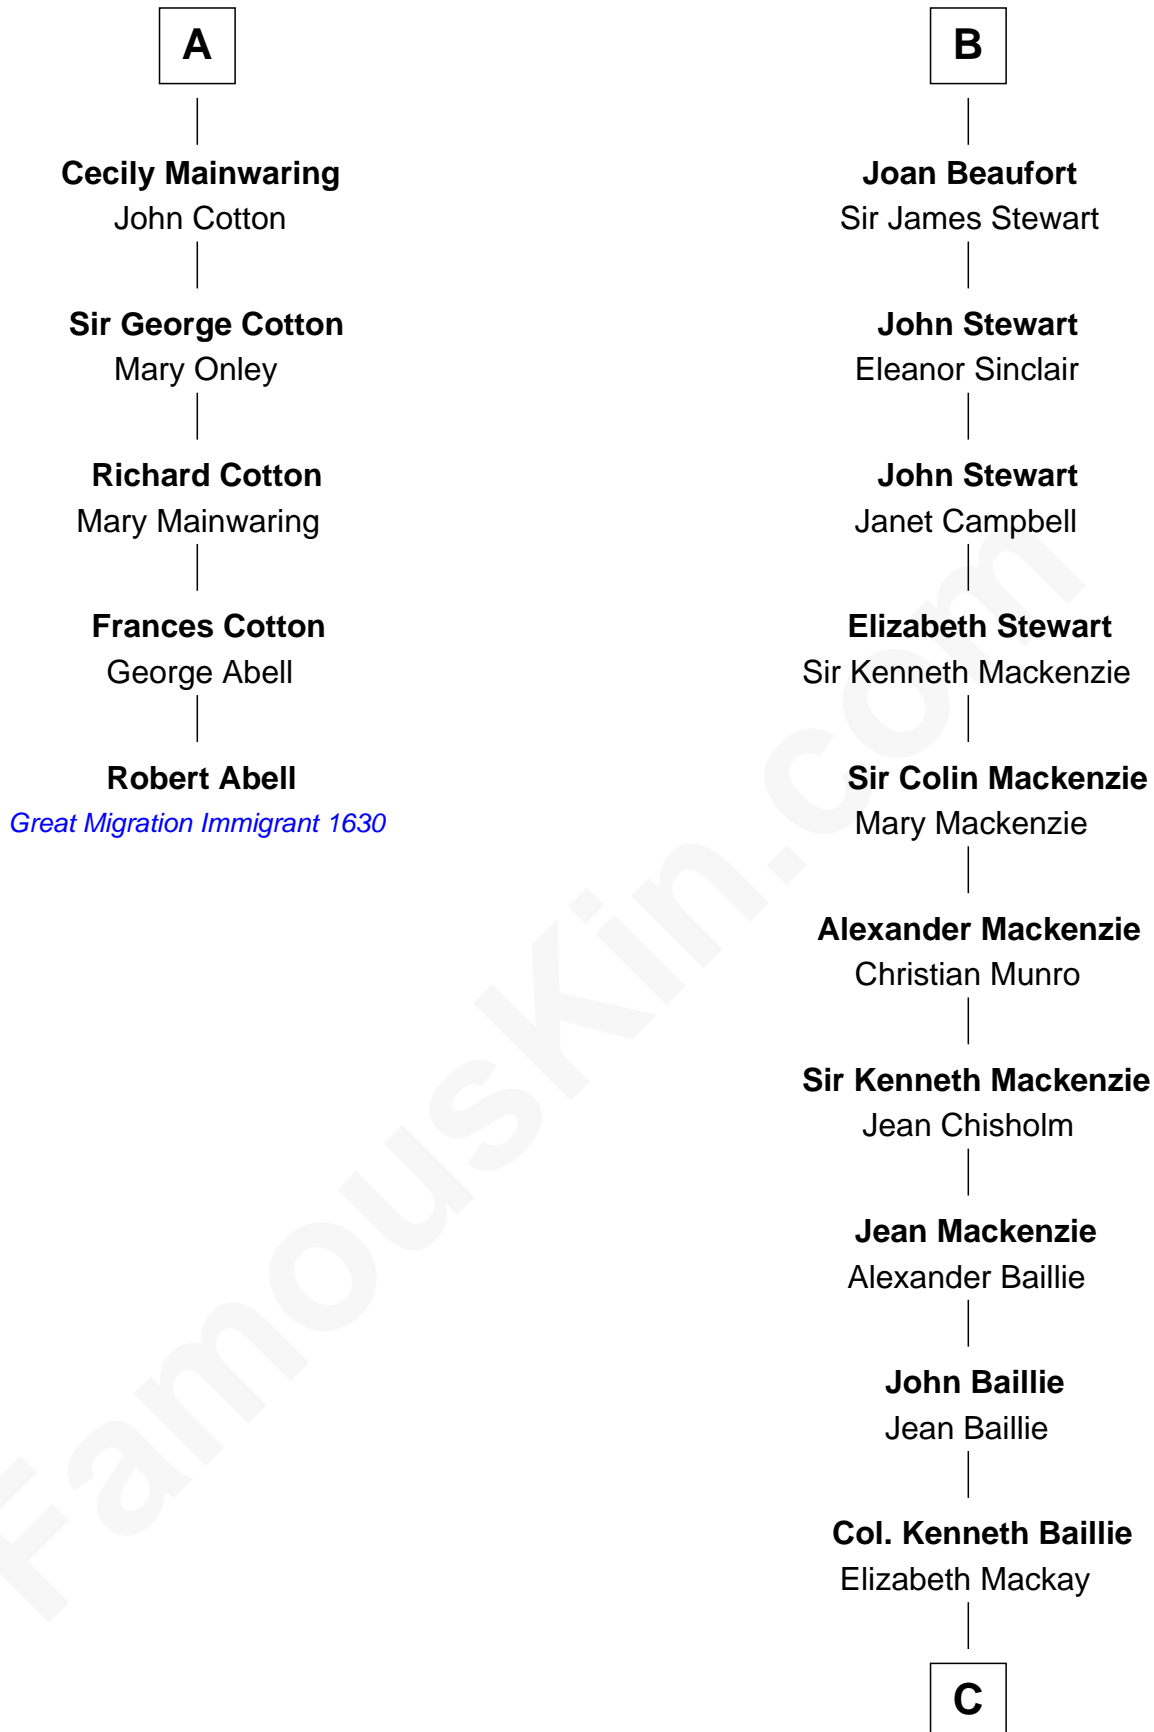

**FamousKin.com**  
**Relationship Chart of**  
**Robert Abell**

(c1605 - 1663) Great Migration Immigrant 1630

11th cousin 10 times removed of

**Theodore Roosevelt**  
 26th U.S. President

**Sir Roger de Quincy**  
 Helen of Galloway

**C**

**Ann Elizabeth Baillie**

Dr. John Irvine

**Anne Irvine**

James Bulloch

**James Stephens Bulloch**

Martha Stewart

**Martha Bulloch**

Theodore Roosevelt

**Theodore Roosevelt**

*26th U.S. President*