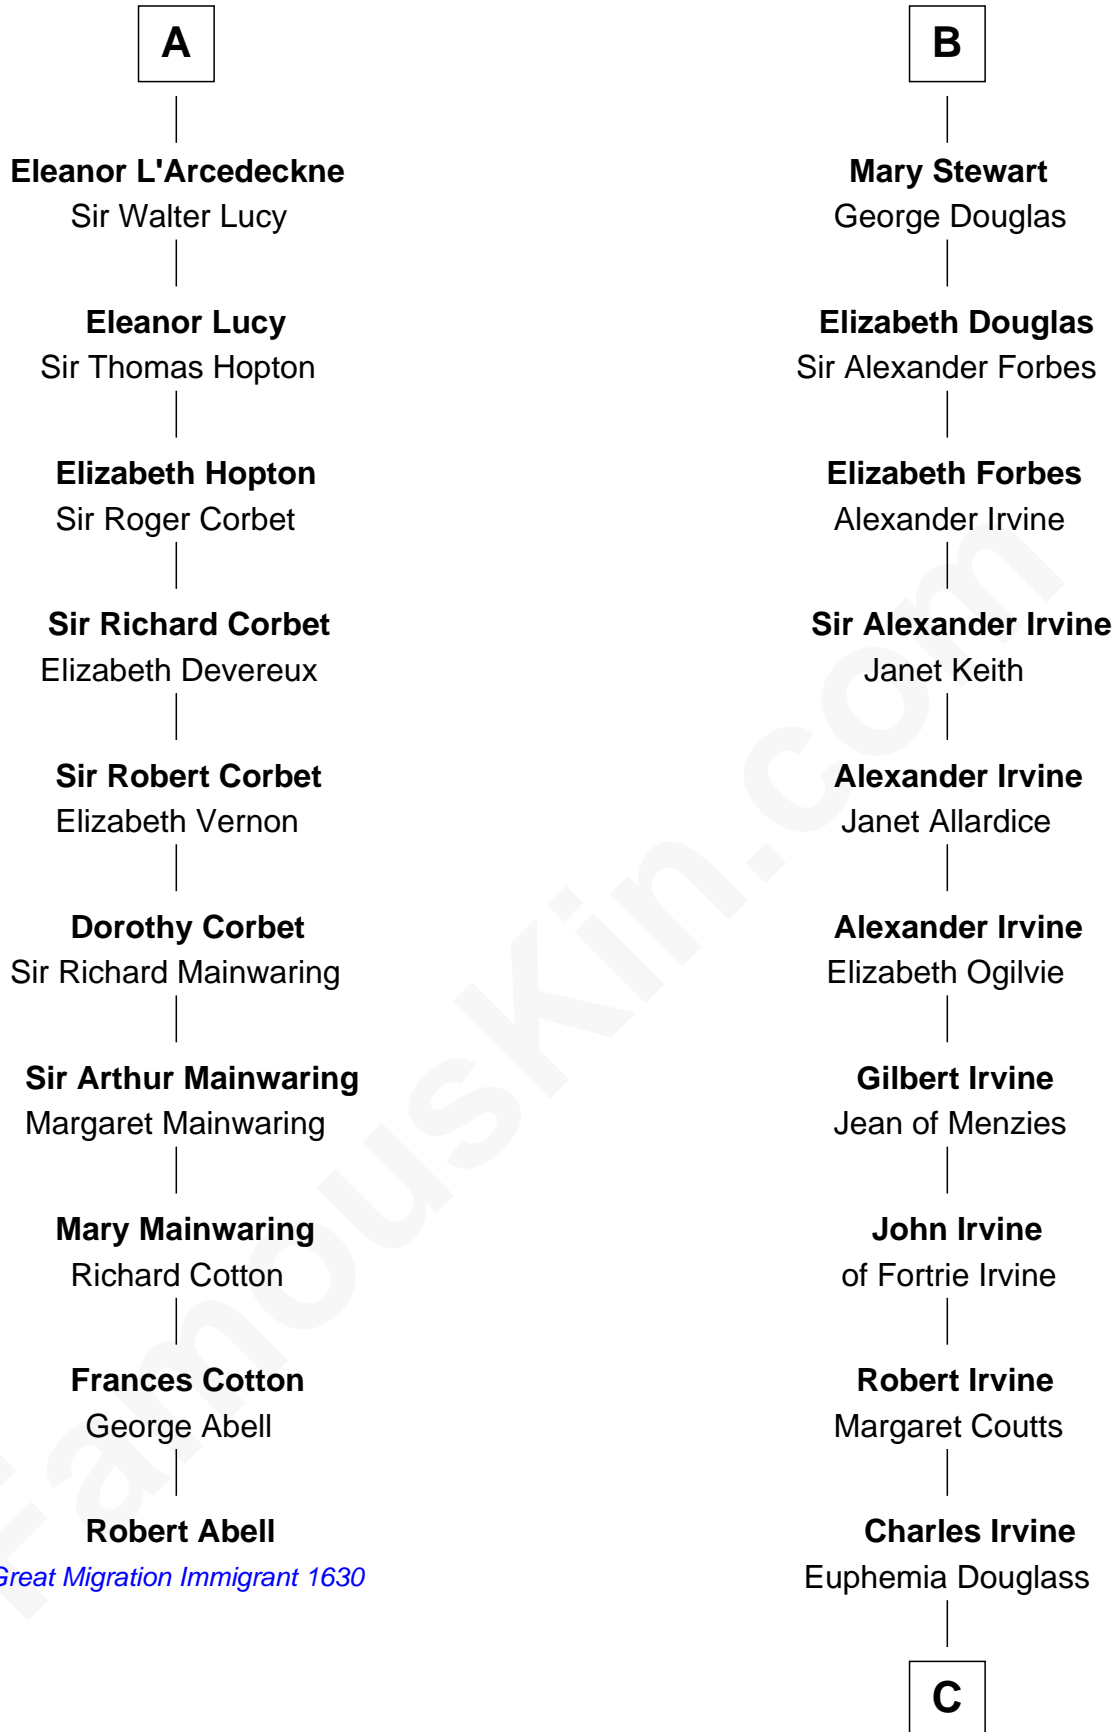

FamousKin.com Relationship Chart of

Robert Abell

(c1605 - 1663) Great Migration Immigrant 1630

16th cousin 5 times removed of

Theodore Roosevelt

26th U.S. President

David of Huntingdon

Maud of Chester