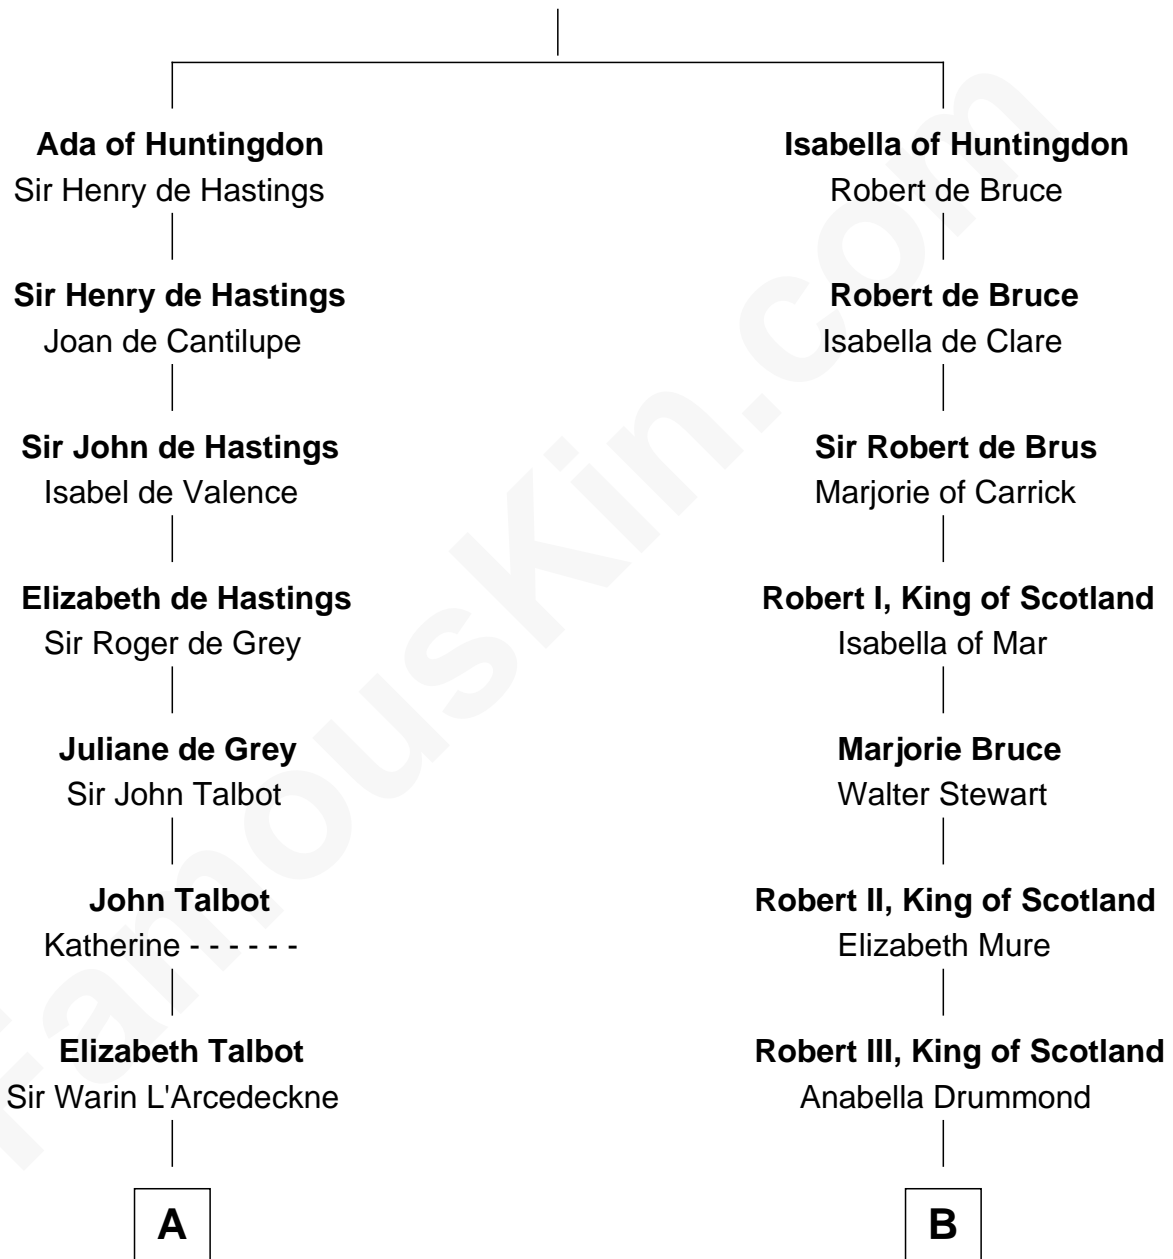

FamousKin.com Relationship Chart of

Robert Abell

(c1605 - 1663) Great Migration Immigrant 1630

16th cousin 5 times removed of

Theodore Roosevelt

26th U.S. President

David of Huntingdon

Maud of Chester

Theodore Roosevelt

↓
Theodore Roosevelt

26th U.S. President